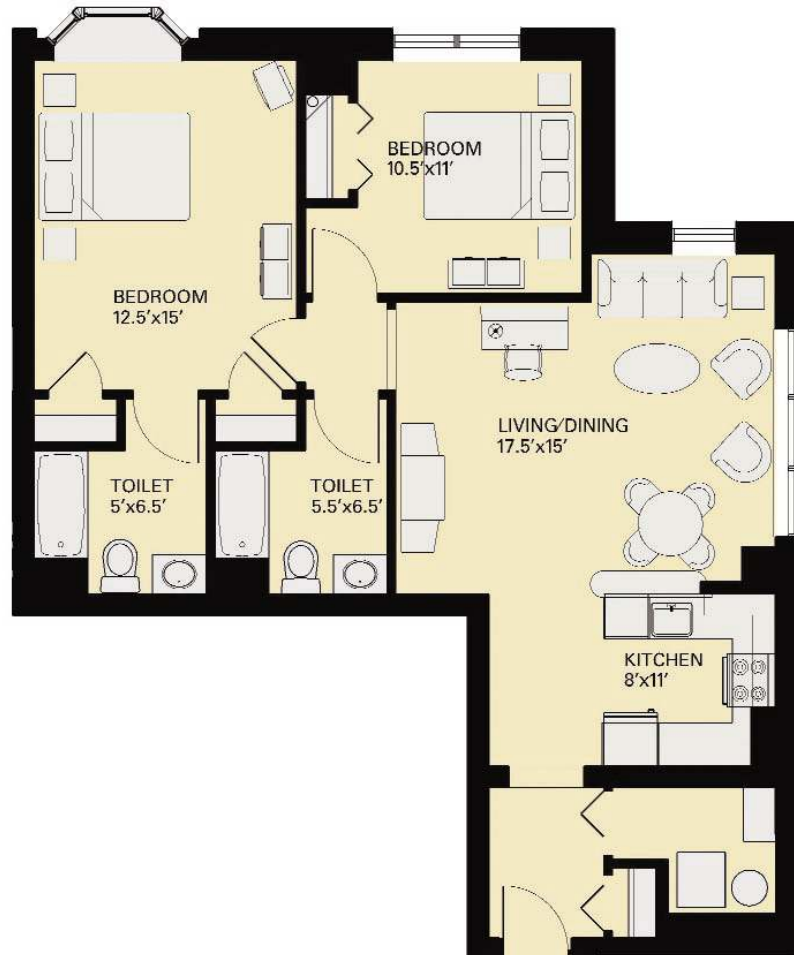

The Coolidge

One-Bedroom, One Bathroom
Approximately 721 Square Feet

units 4, 9, 12

The Harvard

One-Bedroom, One Bathroom, With Bay Window
Approximately 716 Square Feet

units 3, 5, 8, 13

The Cleveland

Two-Bedrooms, One and One Half Bathrooms
Approximately 867 Square Feet

unit 1

The Parkside

Two Bedrooms, One and One-Half Bathrooms
Approximately 871 Square Feet

units 10, 11

The Longwood
Two Bedrooms, Two Bathrooms
Approximately 1,223 Square Feet

unit 6

The Winchester

Two Bedrooms, Two Bathrooms
Approximately 1,035 Square Feet

unit 7

The Beacon

Two-Bedrooms, Two Bathrooms
Approximately 1,165 Square Feet

unit 2