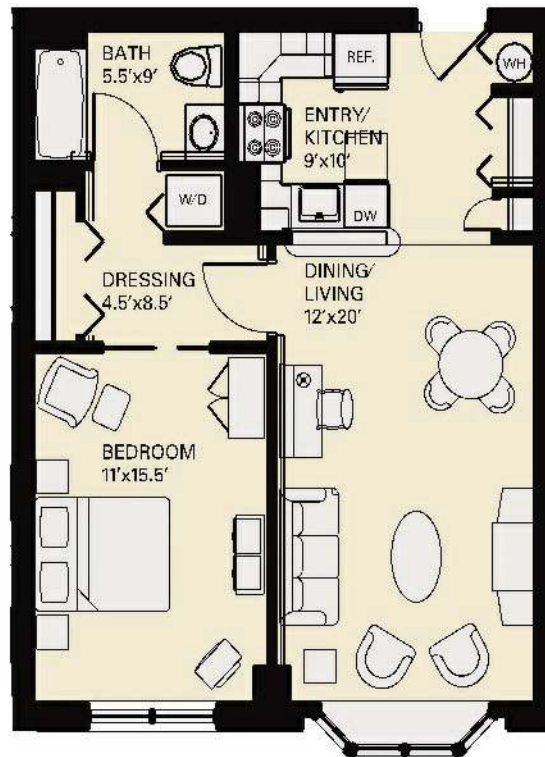

The Coolidge

One-Bedroom, One Bathroom
Approximately 721 Square Feet

units 4, 9, 12

The Harvard

One-Bedroom, One Bathroom, With Bay Window
Approximately 716 Square Feet

units 3, 5, 8, 13

The Cleveland

Two-Bedrooms, One and One Half Bathrooms
Approximately 867 Square Feet

unit 1

The Parkside

Two Bedrooms, One and One-Half Bathrooms
Approximately 871 Square Feet

units 10, 11

The Longwood
Two Bedrooms, Two Bathrooms
Approximately 1,223 Square Feet

unit 6

The Winchester

Two Bedrooms, Two Bathrooms
Approximately 1,035 Square Feet

unit 7

The Beacon

Two-Bedrooms, Two Bathrooms
Approximately 1,165 Square Feet

unit 2