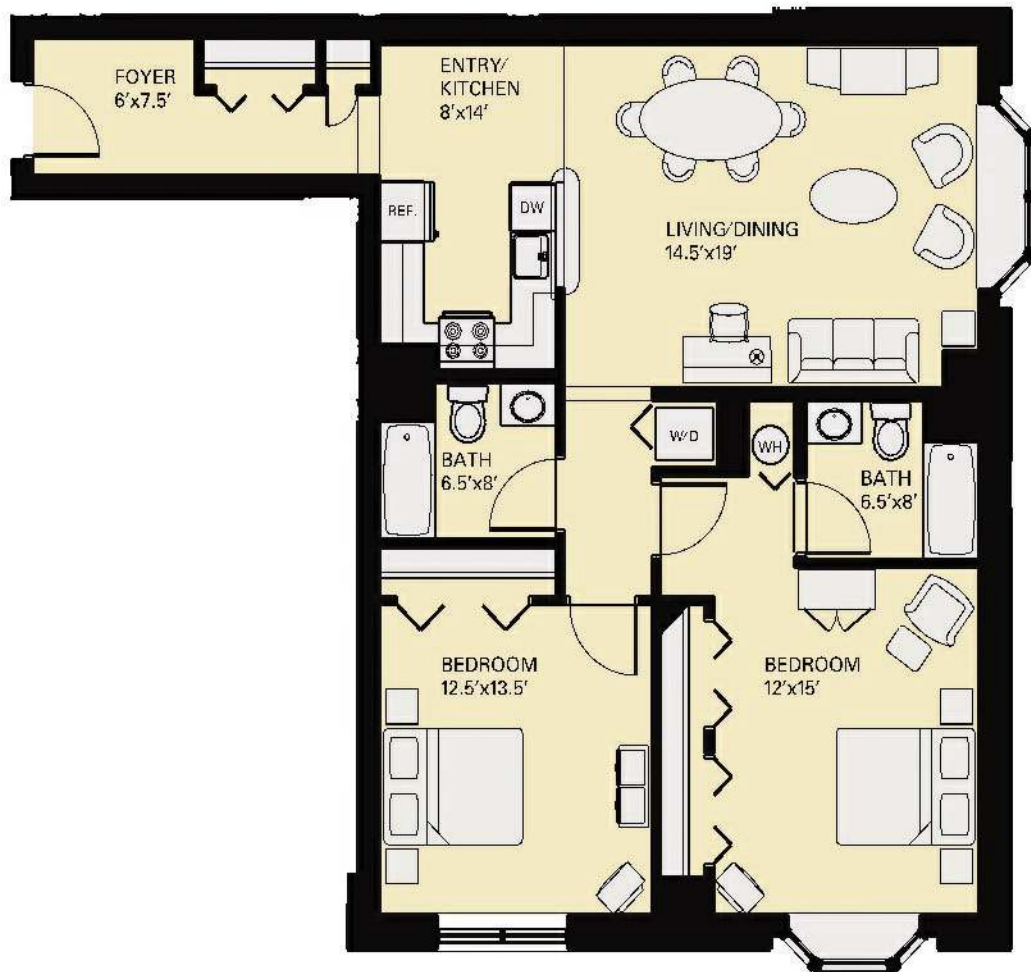

The Coolidge

One-Bedroom, One Bathroom
Approximately 721 Square Feet

units 4, 9, 12

The Harvard

One-Bedroom, One Bathroom, With Bay Window
Approximately 716 Square Feet

units 3, 5, 8, 13

The Cleveland

Two-Bedrooms, One and One Half Bathrooms
Approximately 867 Square Feet

unit 1

The Parkside

Two Bedrooms, One and One-Half Bathrooms
Approximately 871 Square Feet

units 10, 11

The Longwood
Two Bedrooms, Two Bathrooms
Approximately 1,223 Square Feet

unit 6

The Winchester

Two Bedrooms, Two Bathrooms
Approximately 1,035 Square Feet

unit 7

The Beacon

Two-Bedrooms, Two Bathrooms
Approximately 1,165 Square Feet

unit 2