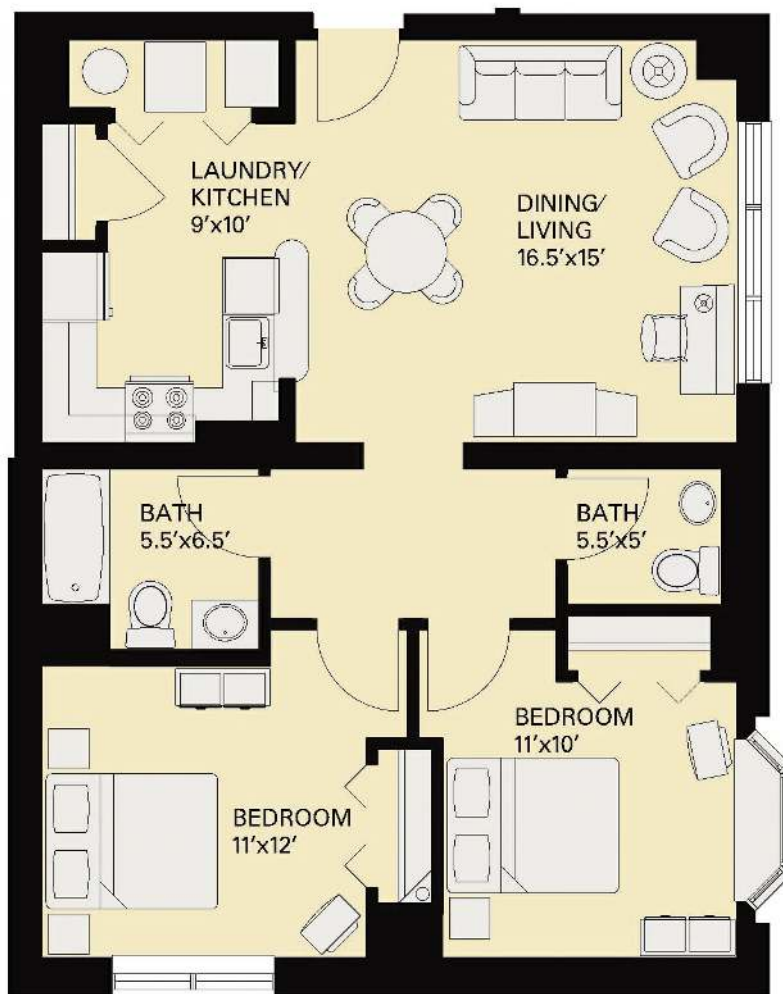

The Coolidge

One-Bedroom, One Bathroom
Approximately 721 Square Feet

units 4, 9, 12

The Harvard

One-Bedroom, One Bathroom, With Bay Window
Approximately 716 Square Feet

units 3, 5, 8, 13

The Cleveland

Two-Bedrooms, One and One Half Bathrooms
Approximately 867 Square Feet

unit 1

The Parkside

Two Bedrooms, One and One-Half Bathrooms
Approximately 871 Square Feet

units 10, 11

The Longwood
Two Bedrooms, Two Bathrooms
Approximately 1,223 Square Feet

unit 6

The Winchester

Two Bedrooms, Two Bathrooms
Approximately 1,035 Square Feet

unit 7

The Beacon

Two-Bedrooms, Two Bathrooms
Approximately 1,165 Square Feet

unit 2