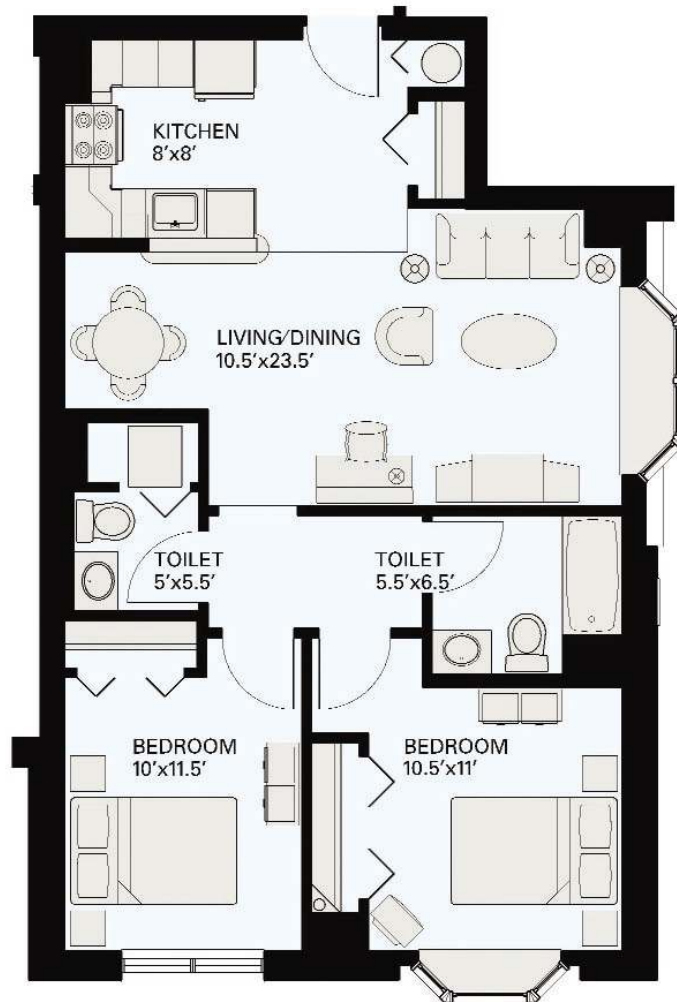

The Coolidge

One-Bedroom, One Bathroom
Approximately 721 Square Feet

units 4, 9, 12

The Harvard

One-Bedroom, One Bathroom, With Bay Window
Approximately 716 Square Feet

units 3, 5, 8, 13

The Cleveland

Two-Bedrooms, One and One Half Bathrooms
Approximately 867 Square Feet

unit 1

The Parkside

Two Bedrooms, One and One-Half Bathrooms
Approximately 871 Square Feet

units 10, 11

The Longwood
Two Bedrooms, Two Bathrooms
Approximately 1,223 Square Feet

unit 6

The Winchester

Two Bedrooms, Two Bathrooms
Approximately 1,035 Square Feet

unit 7

The Beacon

Two-Bedrooms, Two Bathrooms
Approximately 1,165 Square Feet

unit 2