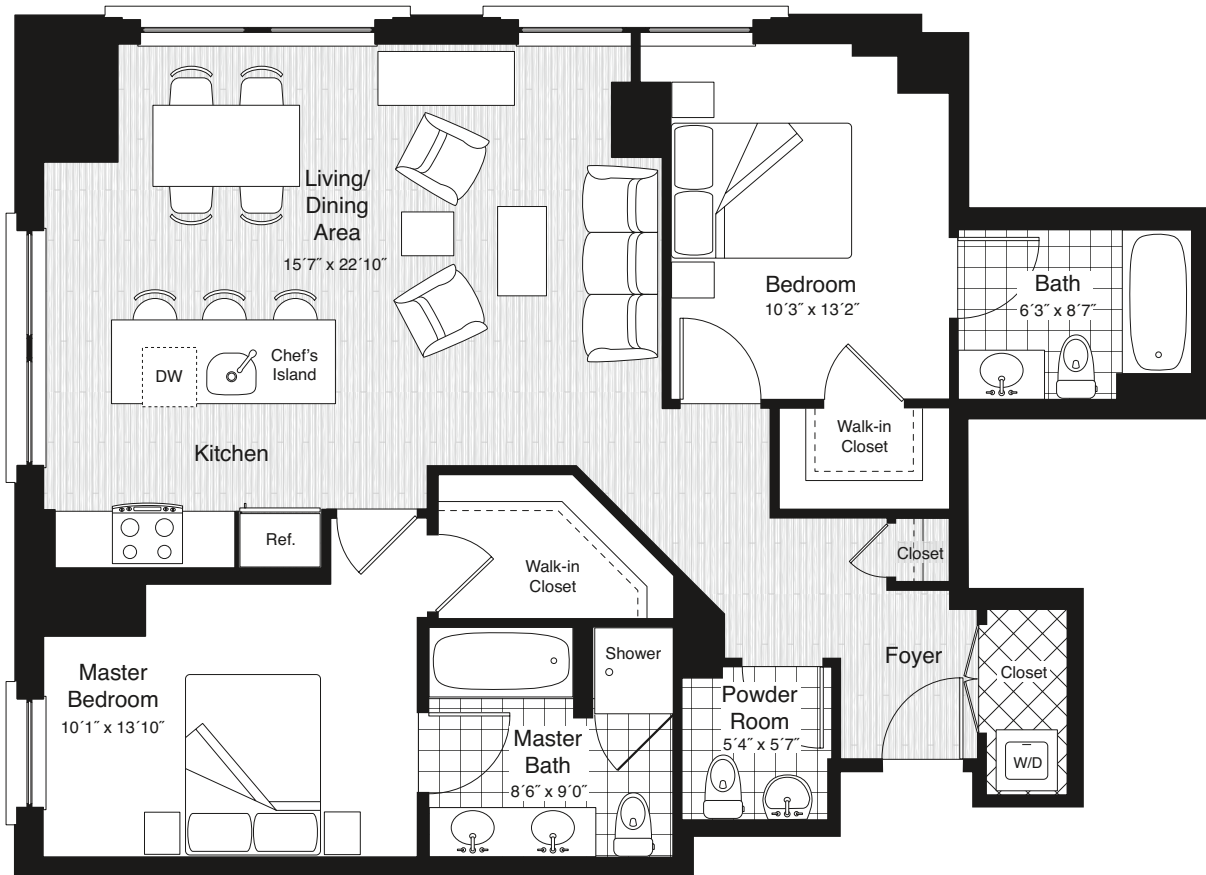

HARBORVIEW

at the Navy Yard

201, 301, 401,
501, 601, 701

2 Bedroom / 2.5 Bath
1,134 SF

First Avenue

250 FIRST AVENUE CHARLESTOWN, MA 02129 Phone 617 242 1598 Fax 617 242 2186 HARBORVIEWNAVYARD.COM

Floor plans are artist's renderings and accuracy cannot be guaranteed. Approximate unit area determined by measuring from the center line of demising walls and the plane of the center line of exterior wall window glass, with no deduction for chases, structural columns or similar items. Features are subject to change without notice or obligation. Features may also be altered to keep pace with ongoing design improvement program. This brochure is for illustrative purposes only and is not part of a legal contract. See Sales Manager for specific details.