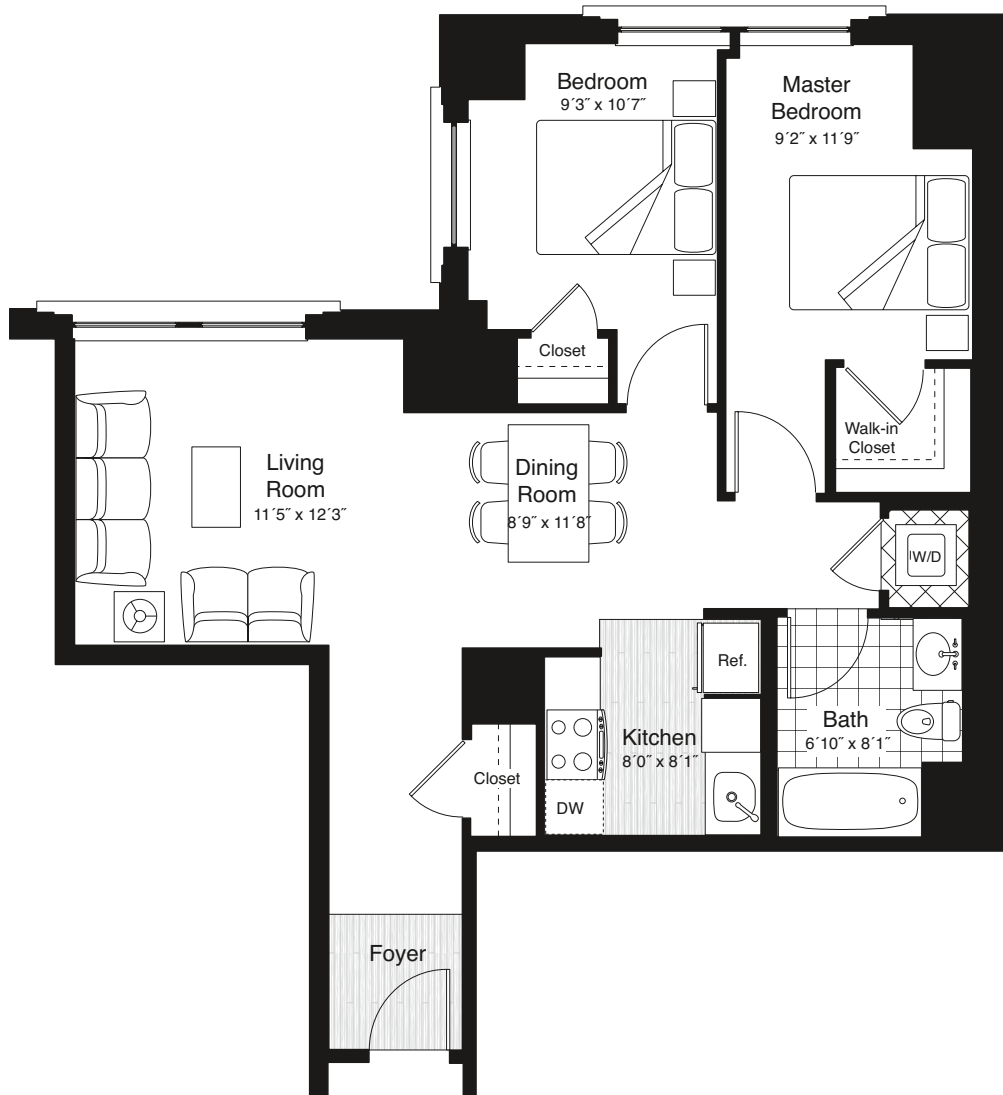

# HARBORVIEW

at the Navy Yard

207, 307, 407, 507

2 Bedroom / 1 Bath  
870 SF

First Avenue

250 FIRST AVENUE CHARLESTOWN, MA 02129 Phone 617 242 1598 Fax 617 242 2186 HARBORVIEWNAVYYARD.COM

Floor plans are artist's renderings and accuracy cannot be guaranteed. Approximate unit area determined by measuring from the center line of demising walls and the plane of the center line of exterior wall window glass, with no deduction for chases, structural columns or similar items. Features are subject to change without notice or obligation. Features may also be altered to keep pace with ongoing design improvement program. This brochure is for illustrative purposes only and is not part of a legal contract. See Sales Manager for specific details.