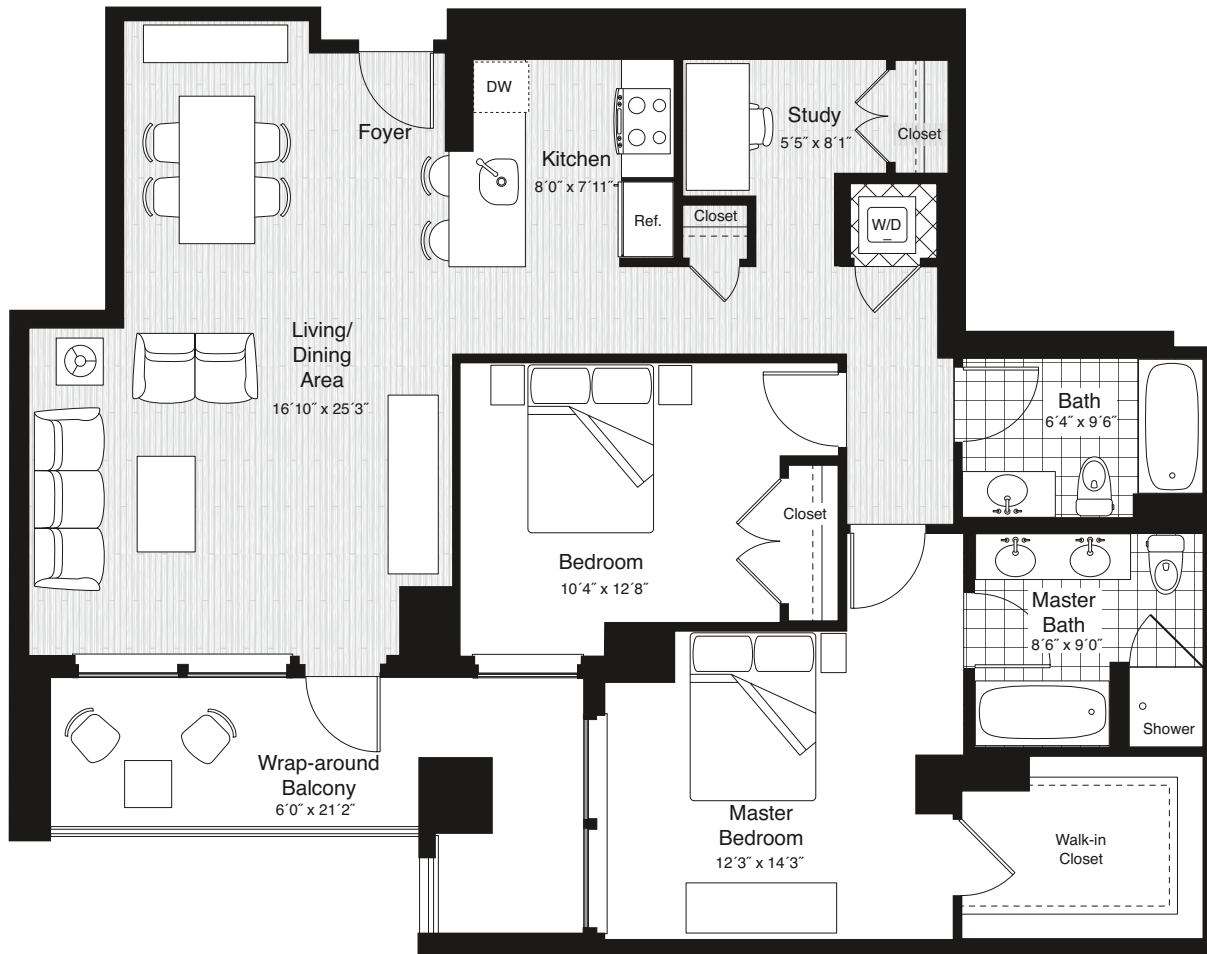

HARBORVIEW

at the Navy Yard

220

2 Bedroom / 2 Bath / Study / Balcony
1,287 SF

First Avenue

250 FIRST AVENUE CHARLESTOWN, MA 02129 Phone 617 242 1598 Fax 617 242 2186 HARBORVIEWNAVYYARD.COM

Floor plans are artist's renderings and accuracy cannot be guaranteed. Approximate unit area determined by measuring from the center line of demising walls and the plane of the center line of exterior wall window glass, with no deduction for chases, structural columns or similar items. Features are subject to change without notice or obligation. Features may also be altered to keep pace with ongoing design improvement program. This brochure is for illustrative purposes only and is not part of a legal contract. See Sales Manager for specific details.