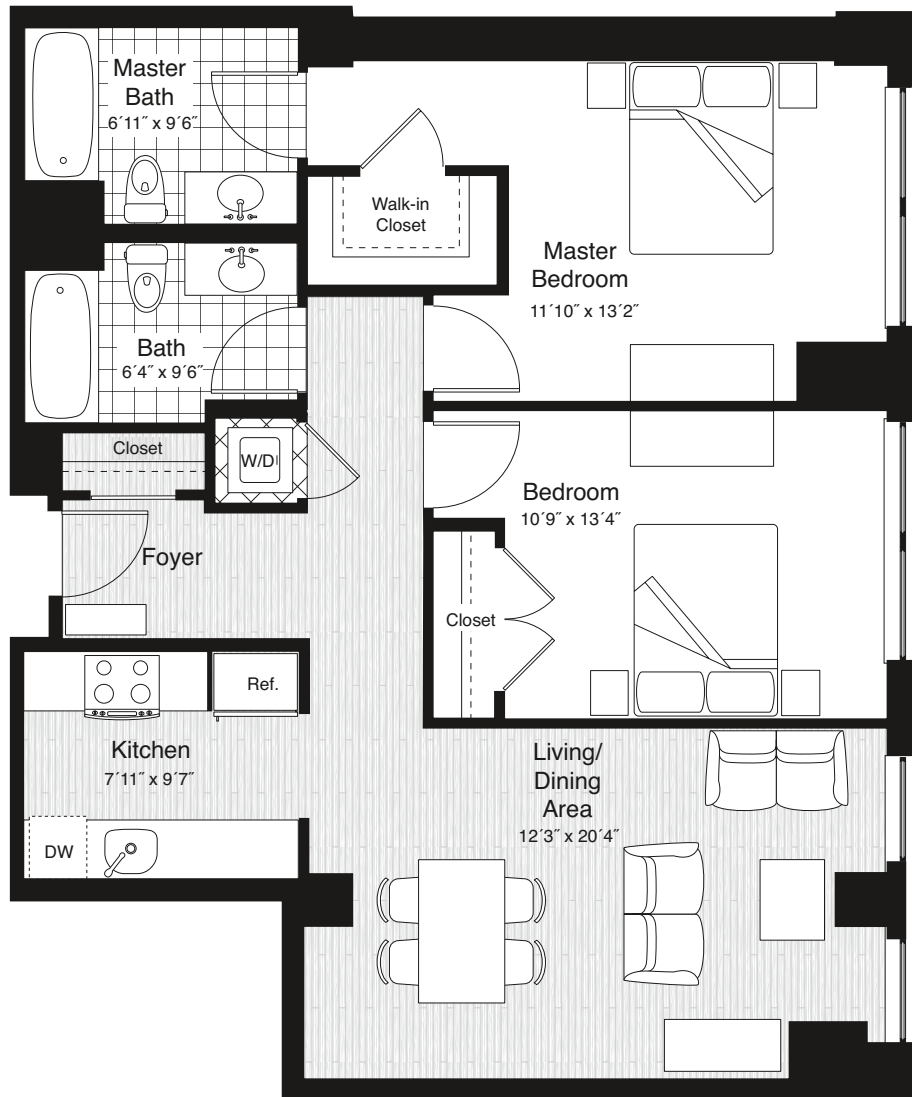

HARBORVIEW

at the Navy Yard

215, 315, 415, 515

2 Bedroom / 2 Bath
1,064 SF

250 FIRST AVENUE CHARLESTOWN, MA 02129 Phone 617 242 1598 Fax 617 242 2186 HARBORVIEWNAVYYARD.COM

Floor plans are artist's renderings and accuracy cannot be guaranteed. Approximate unit area determined by measuring from the center line of demising walls and the plane of the center line of exterior wall window glass, with no deduction for chases, structural columns or similar items. Features are subject to change without notice or obligation. Features may also be altered to keep pace with ongoing design improvement program. This brochure is for illustrative purposes only and is not part of a legal contract. See Sales Manager for specific details.