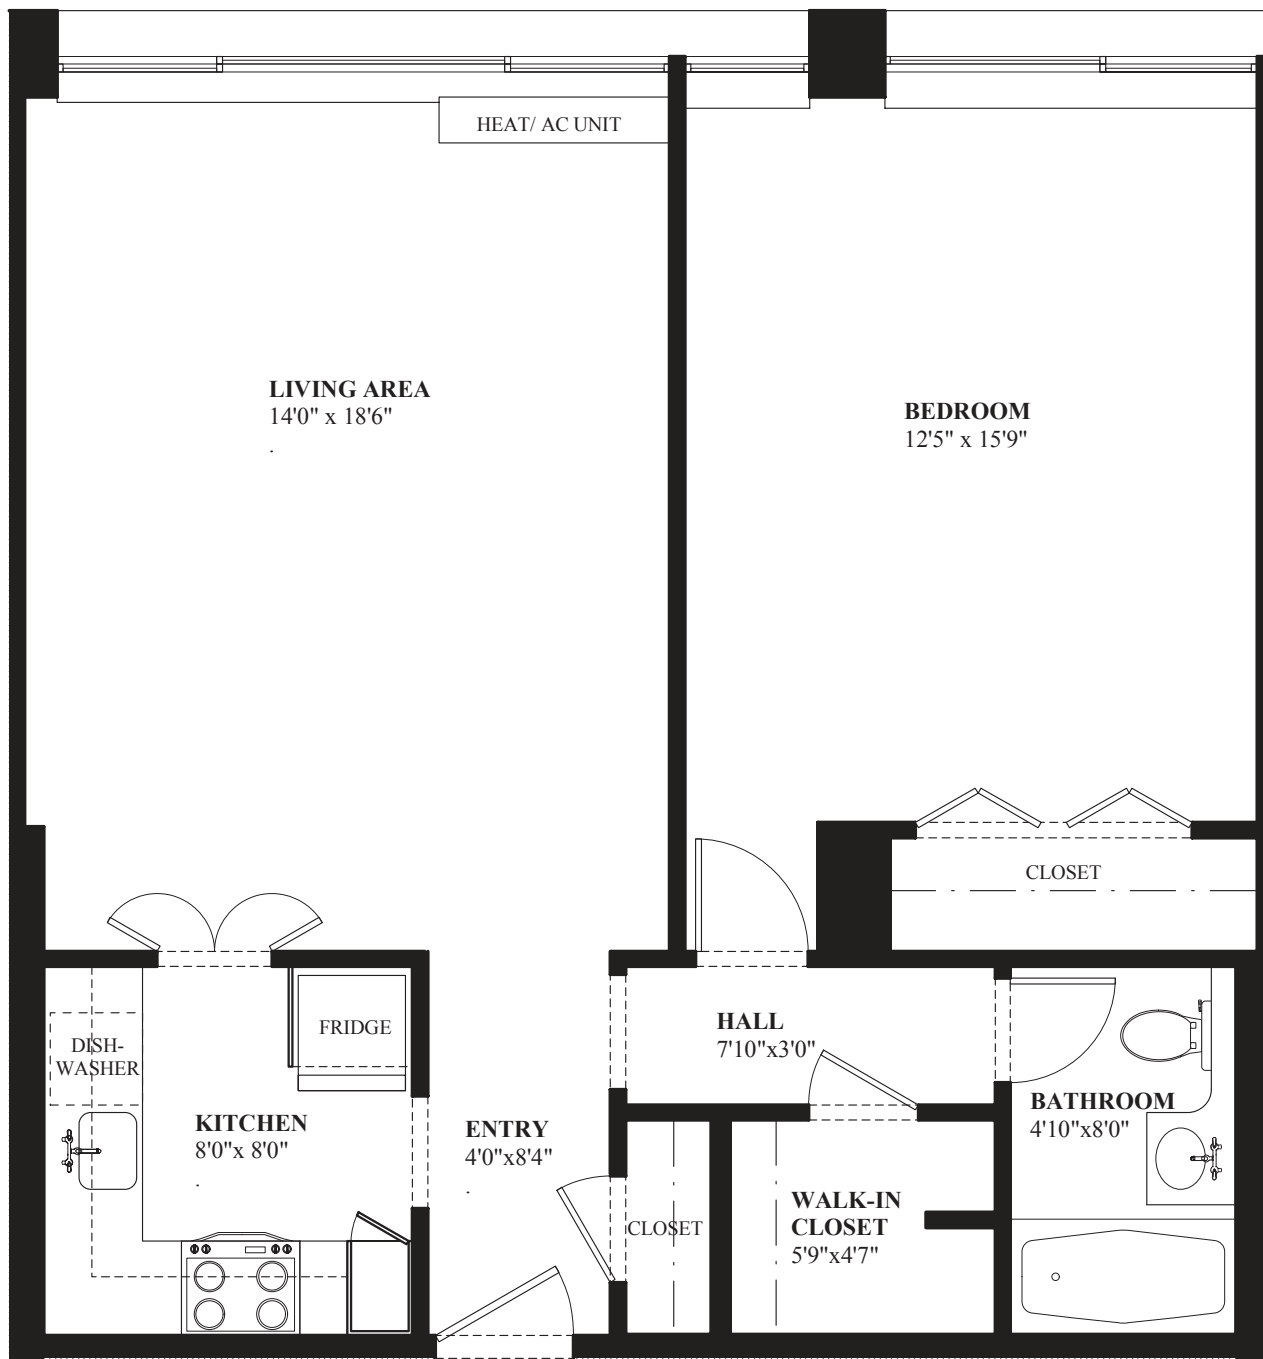

EDGERLY ROAD

CHURCH PARK APARTMENTS
221 MASSACHUSETTS AVENUE, BOSTON
BERKELEY-L 692 SQ. FT.