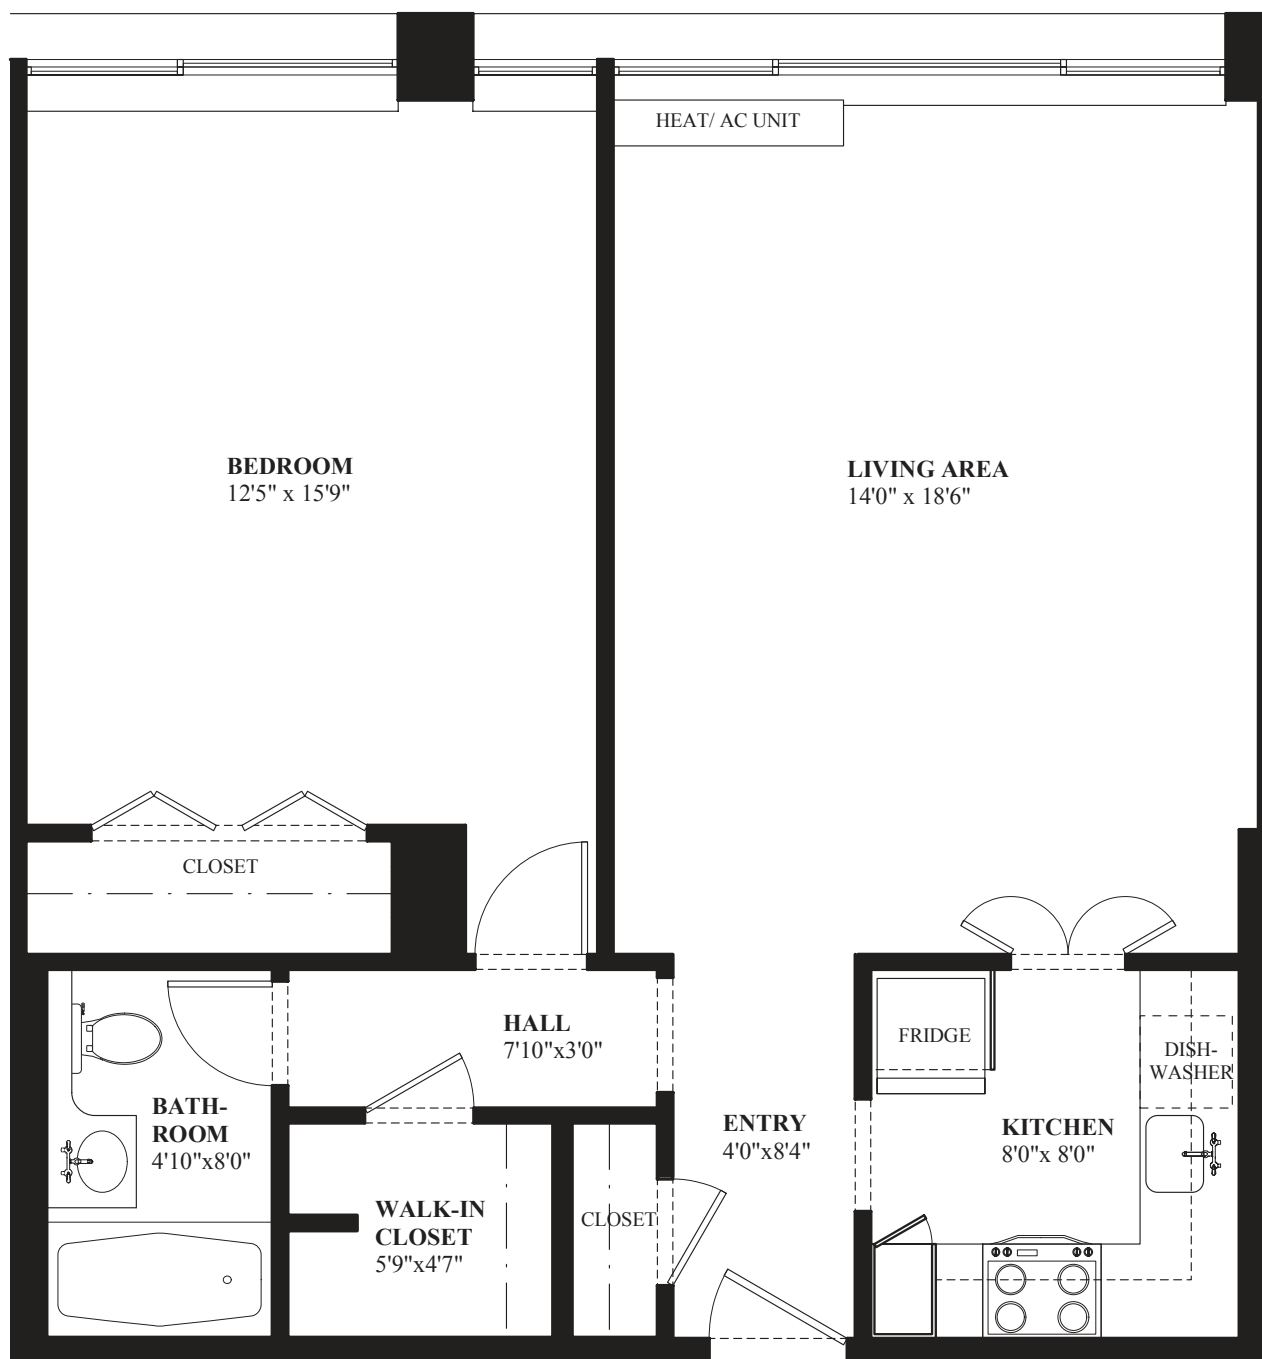

EDGERLY ROAD

CHURCH PARK APARTMENTS
221 MASSACHUSETTS AVENUE, BOSTON
BERKELEY-R 692 SQ. FT.