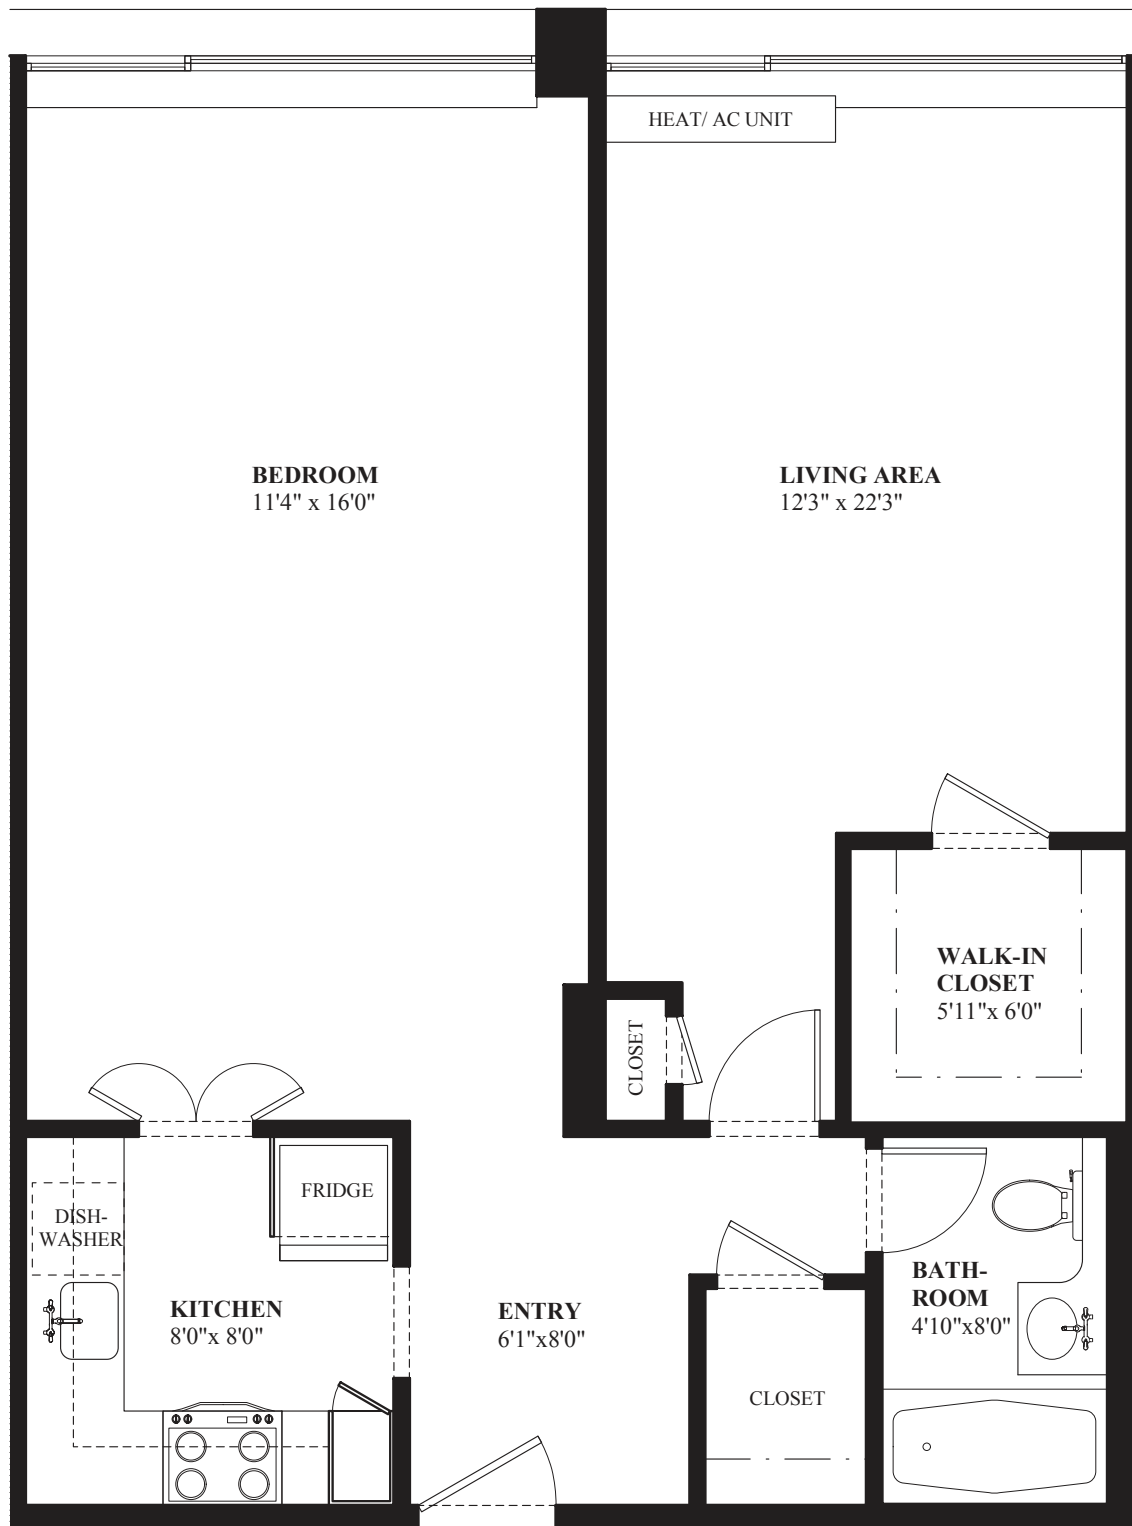

MASSACHUSETTS AVENUE

CHURCH PARK APARTMENTS
221 MASSACHUSETTS AVENUE, BOSTON
CLARENDON-L 725 SQ. FT.