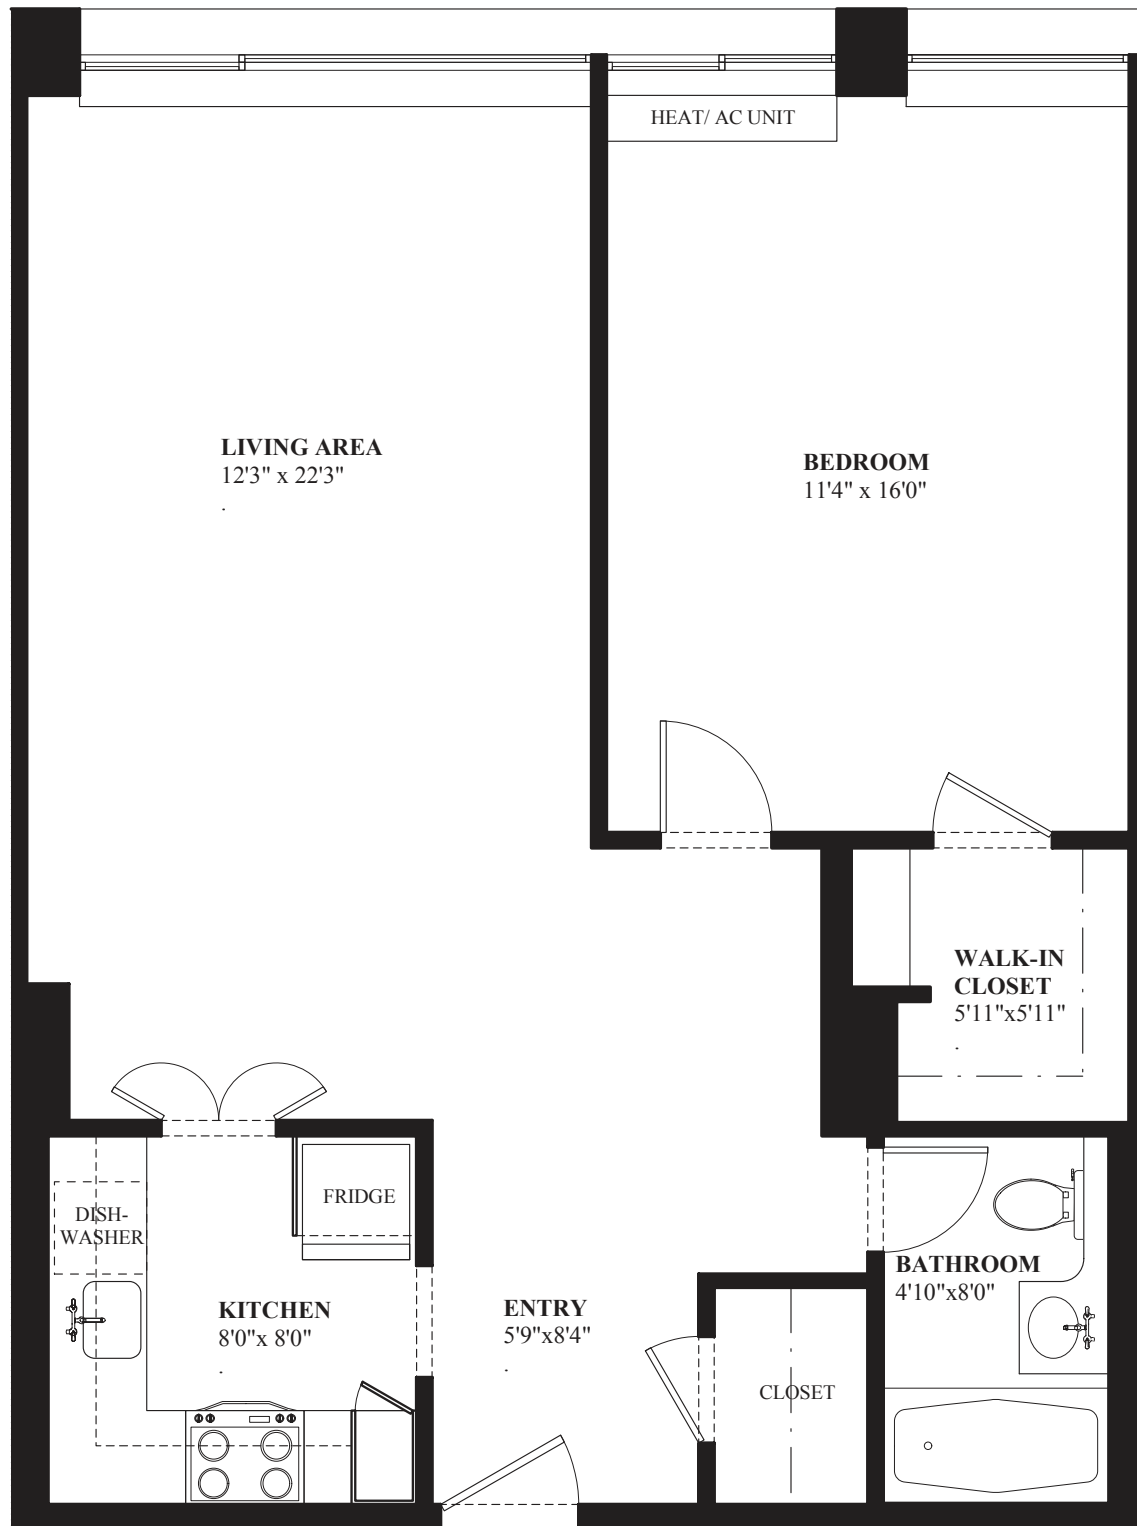

MASSACHUSETTS AVENUE

CHURCH PARK APARTMENTS
221 MASSACHUSETTS AVENUE, BOSTON
CLARENDON-L 725 SQ. FT.
(OPEN FOYER)