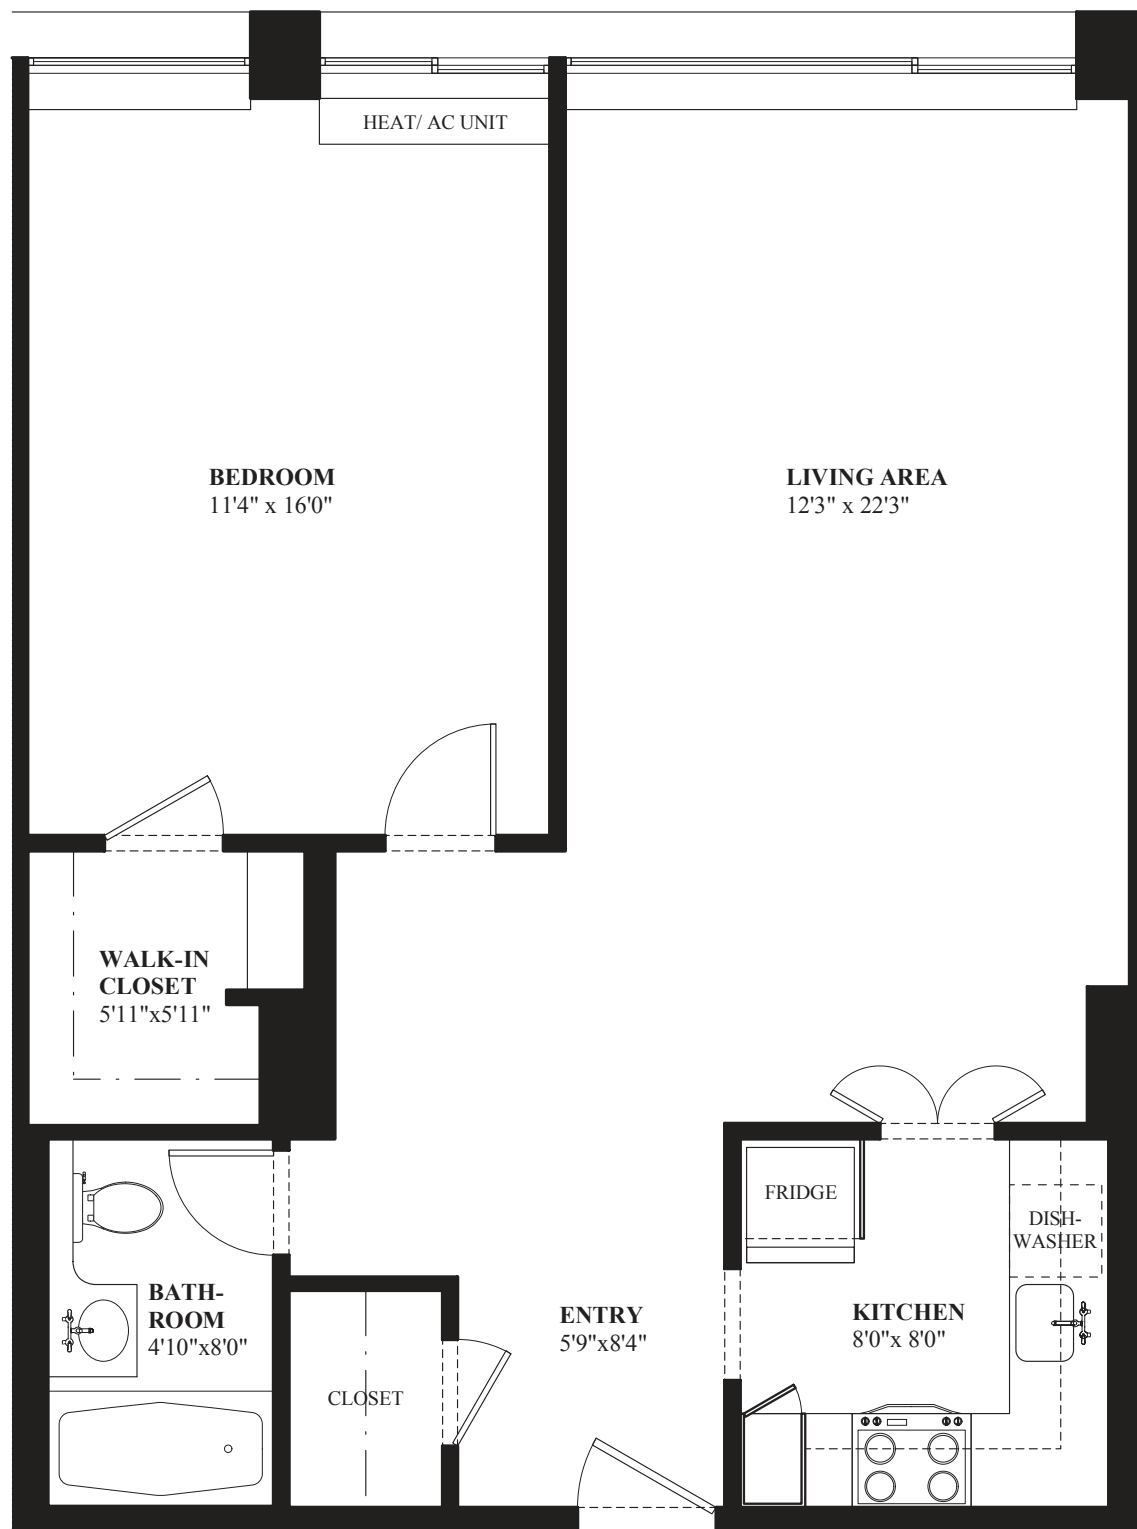

MASSACHUSETTS AVENUE

CHURCH PARK APARTMENTS
221 MASSACHUSETTS AVENUE, BOSTON
CLARENDON-R 725 SQ. FT.
(OPEN FOYER)