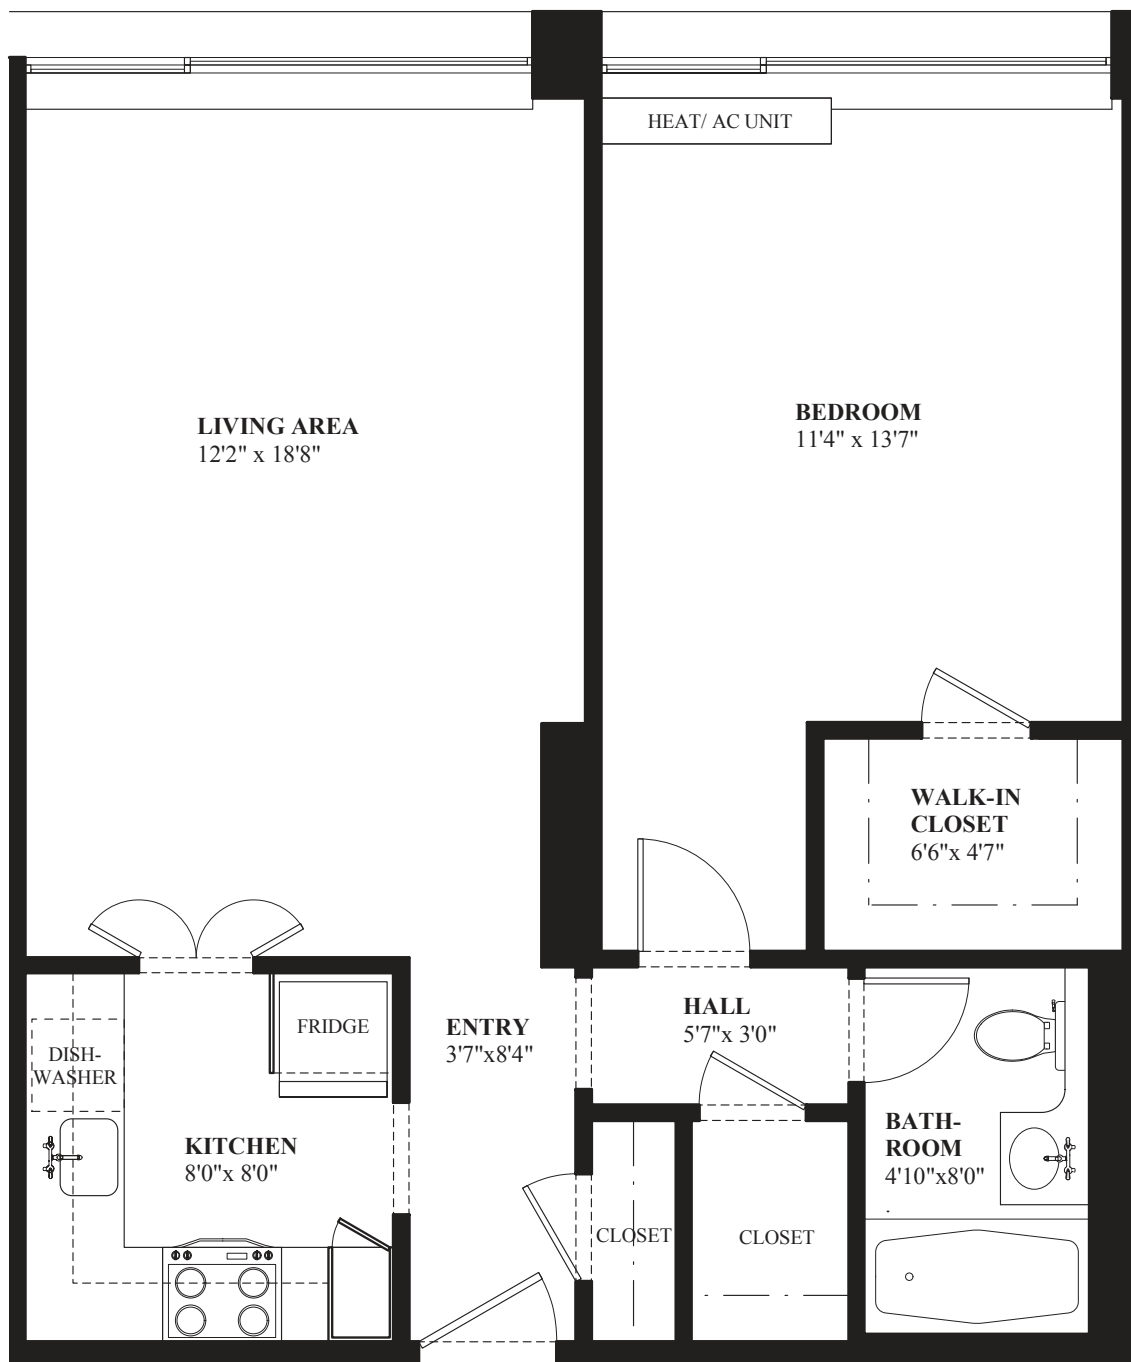

EDGERLY ROAD

CHURCH PARK APARTMENTS
221 MASSACHUSETTS AVENUE, BOSTON
DARTMOUTH-L 630 SQ. FT.