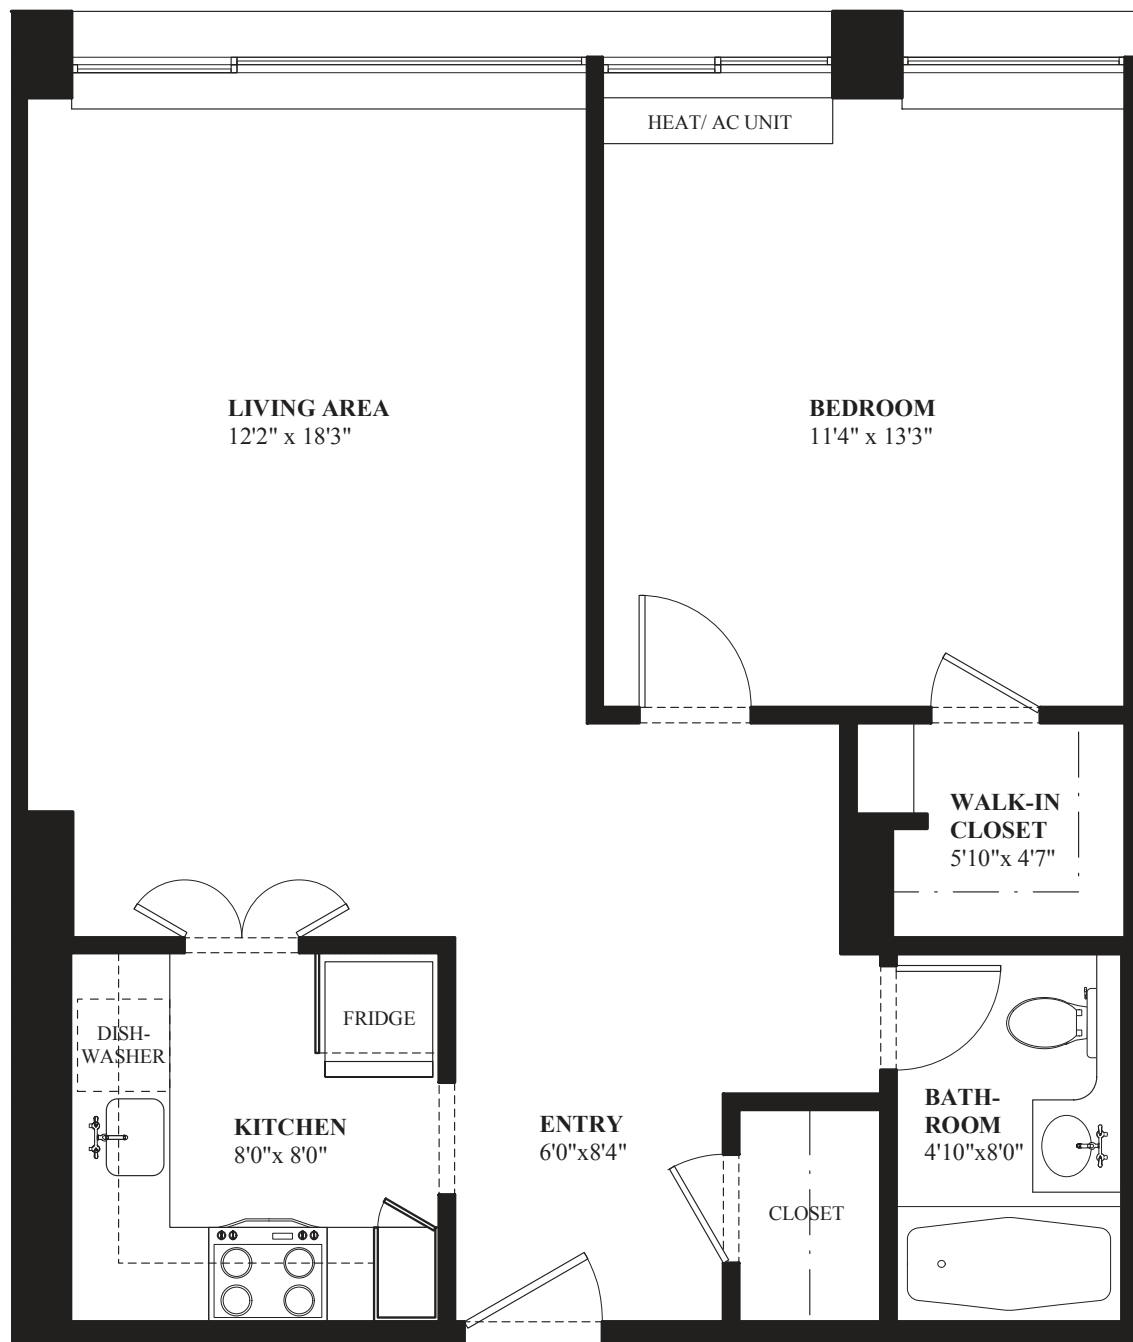

EDGERLY ROAD

CHURCH PARK APARTMENTS
221 MASSACHUSETTS AVENUE, BOSTON
DARTMOUTH-L 630 SQ. FT.
(OPEN FOYER)