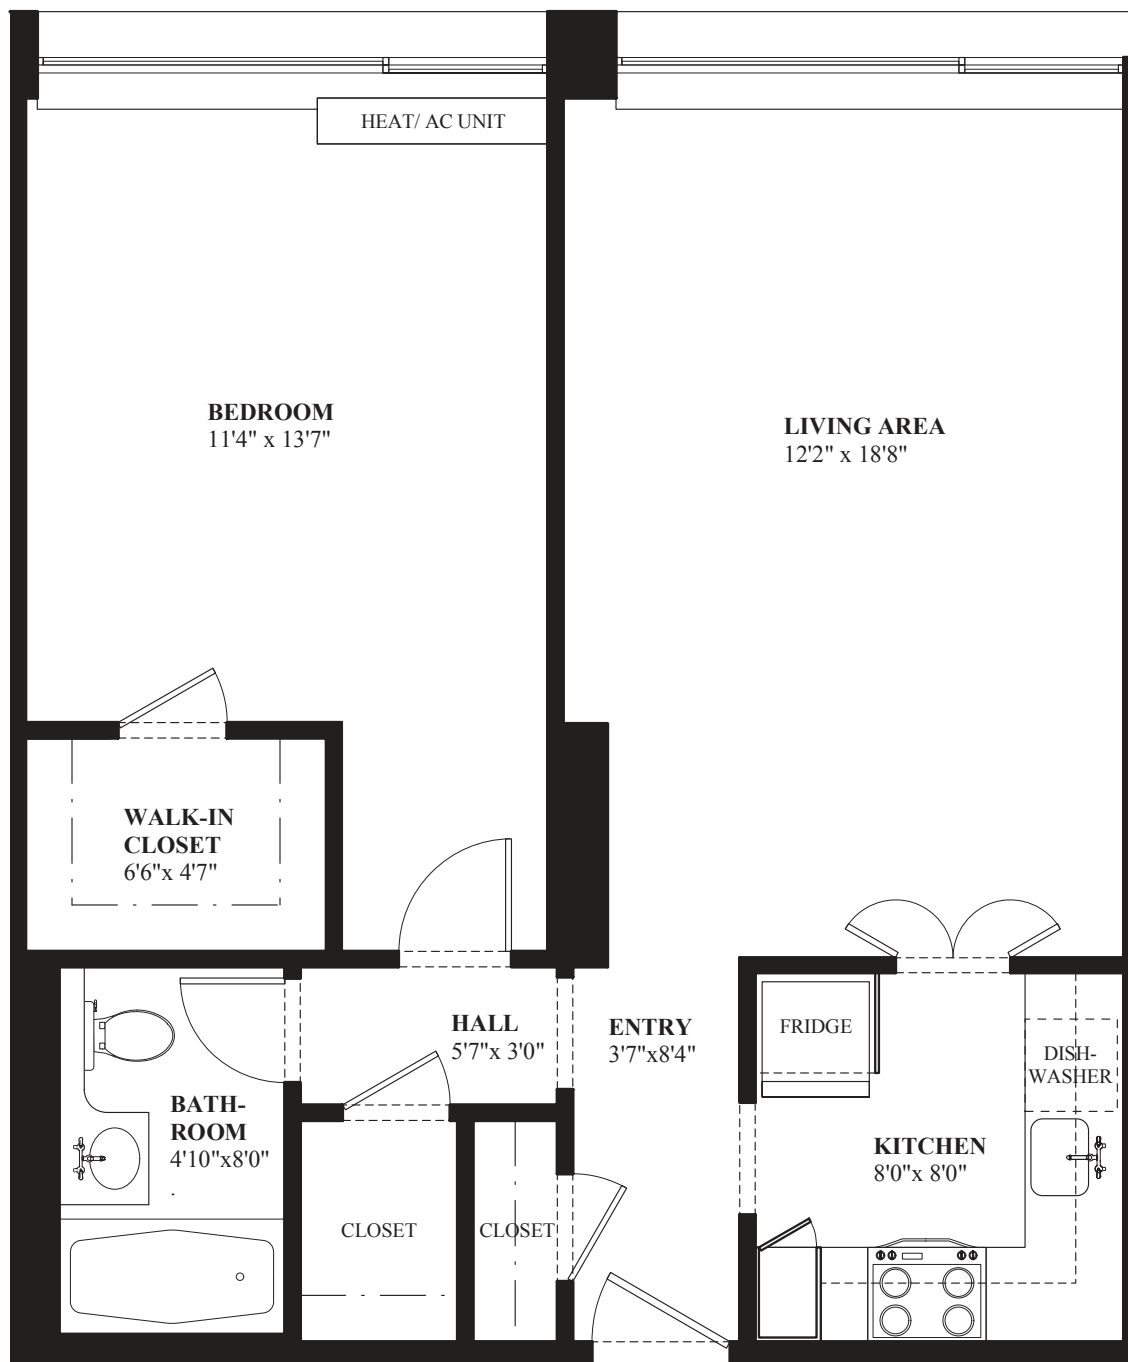

EDGERLY ROAD

CHURCH PARK APARTMENTS
221 MASSACHUSETTS AVENUE, BOSTON
DARTMOUTH-R 630 SQ. FT.