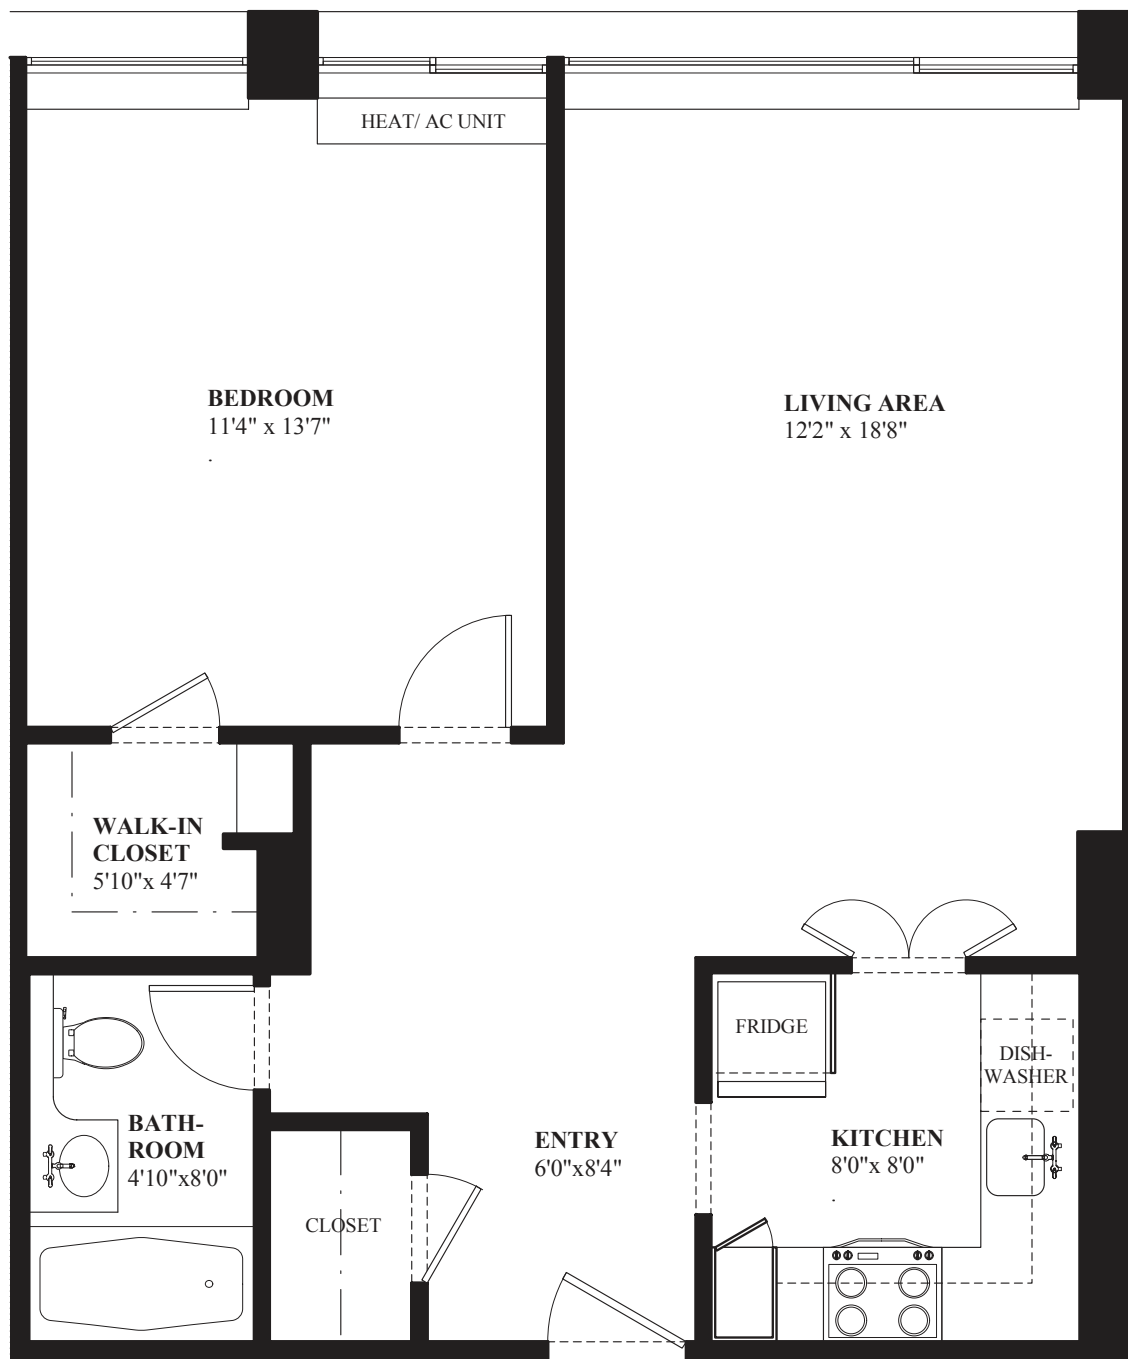

EDGERLY ROAD

CHURCH PARK APARTMENTS
221 MASSACHUSETTS AVENUE, BOSTON
DARTMOUTH-R 630 SQ. FT.
(OPEN FOYER)