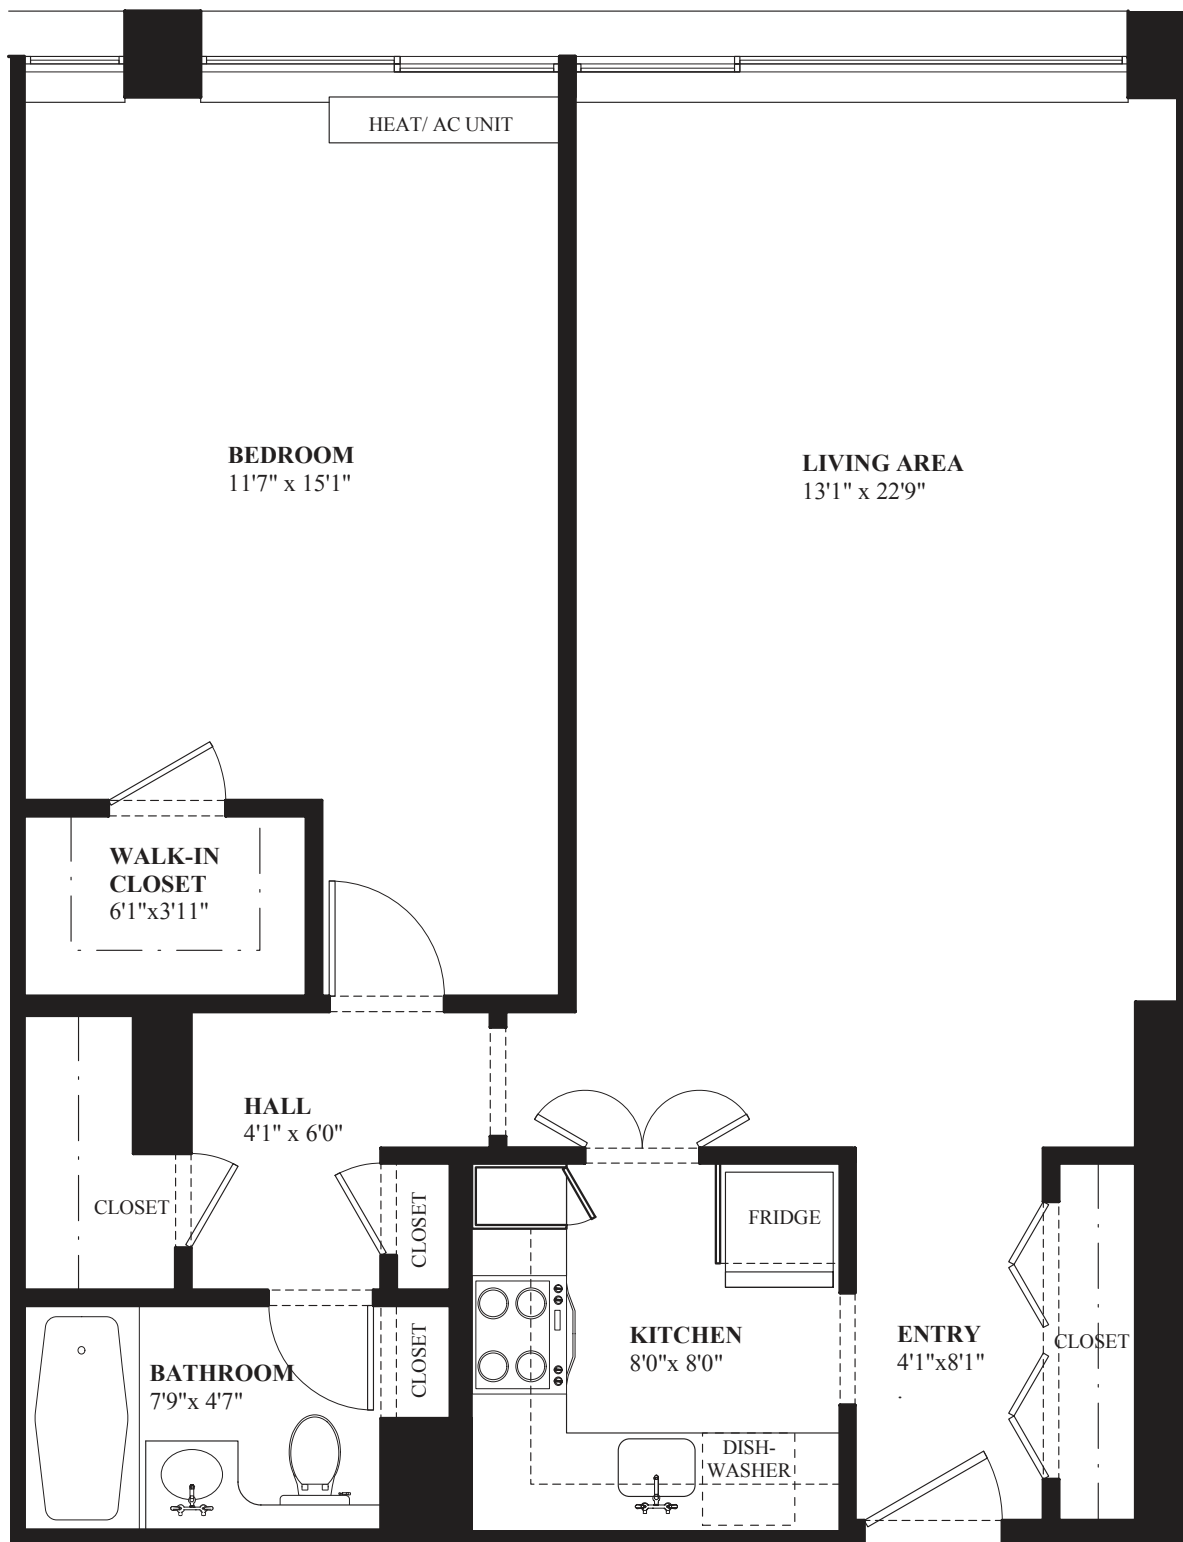

MASSACHUSETTS AVENUE

CHURCH PARK APARTMENTS
221 MASSACHUSETTS AVENUE, BOSTON
EXETER I 765 SQ. FT.

feet 0 1 5 10