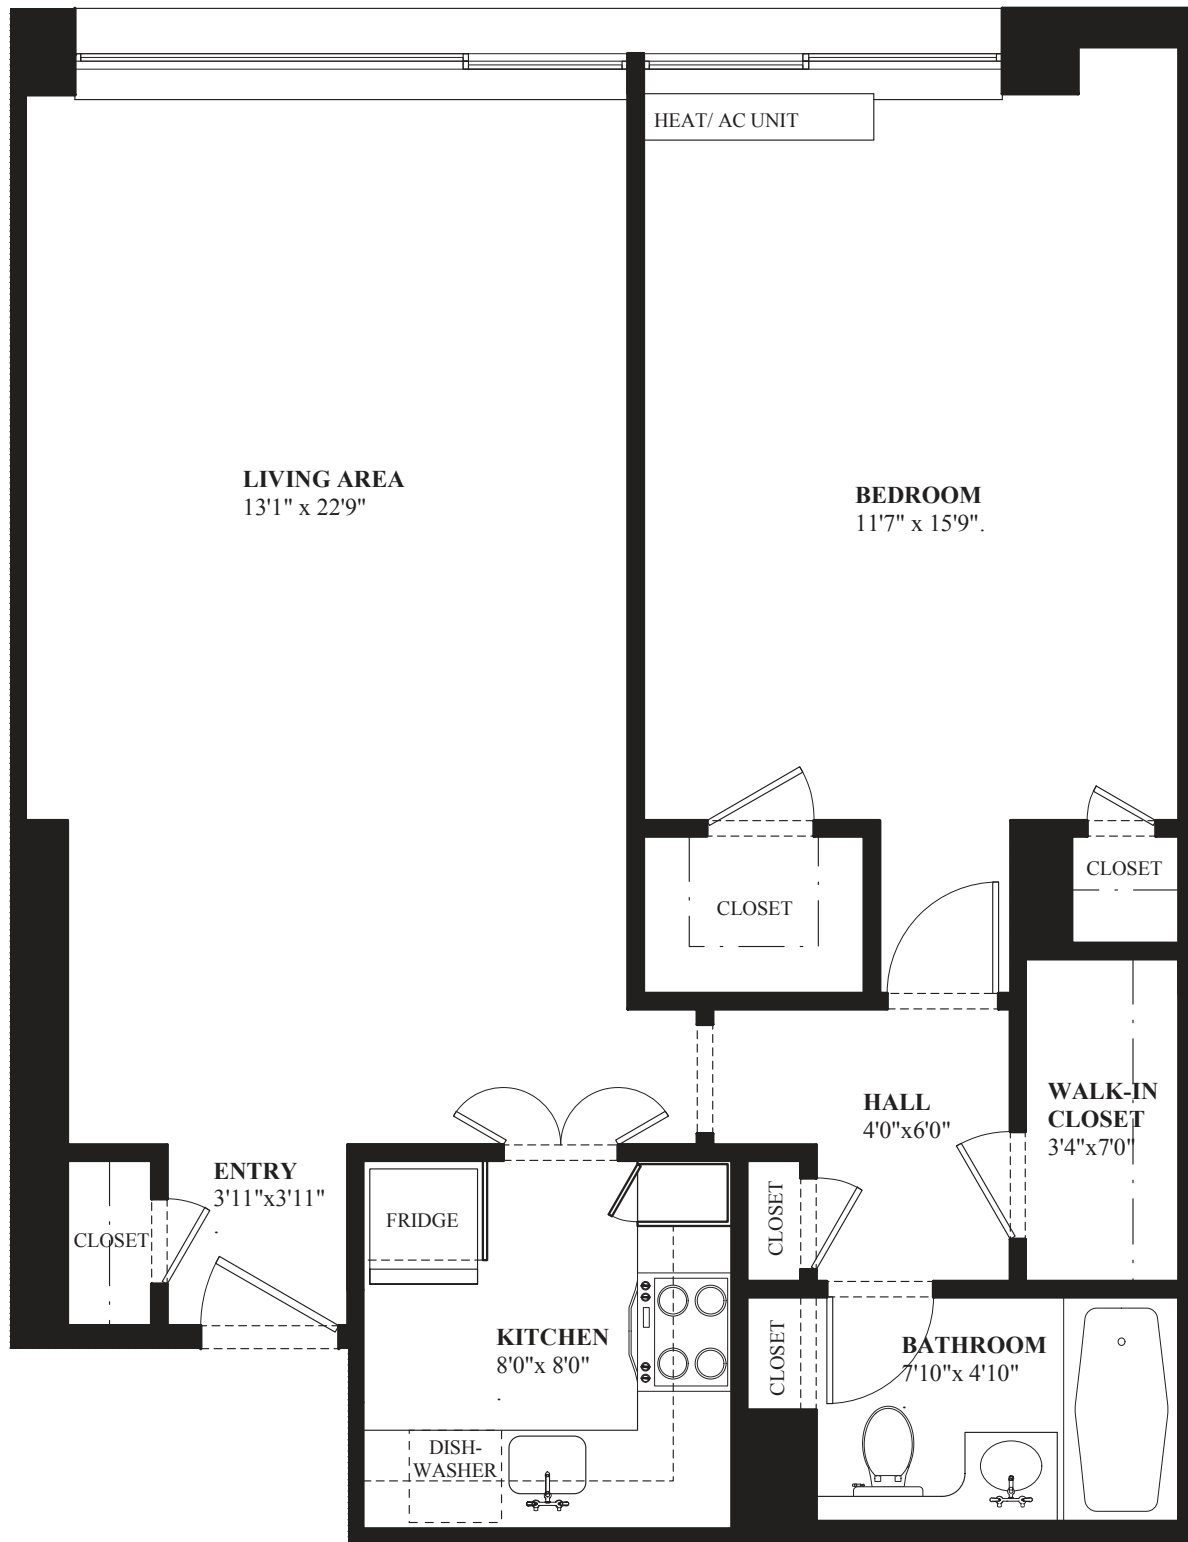

EDGERLY ROAD

CHURCH PARK APARTMENTS
221 MASSACHUSETTS AVENUE, BOSTON
EXETER II 765 SQ. FT.