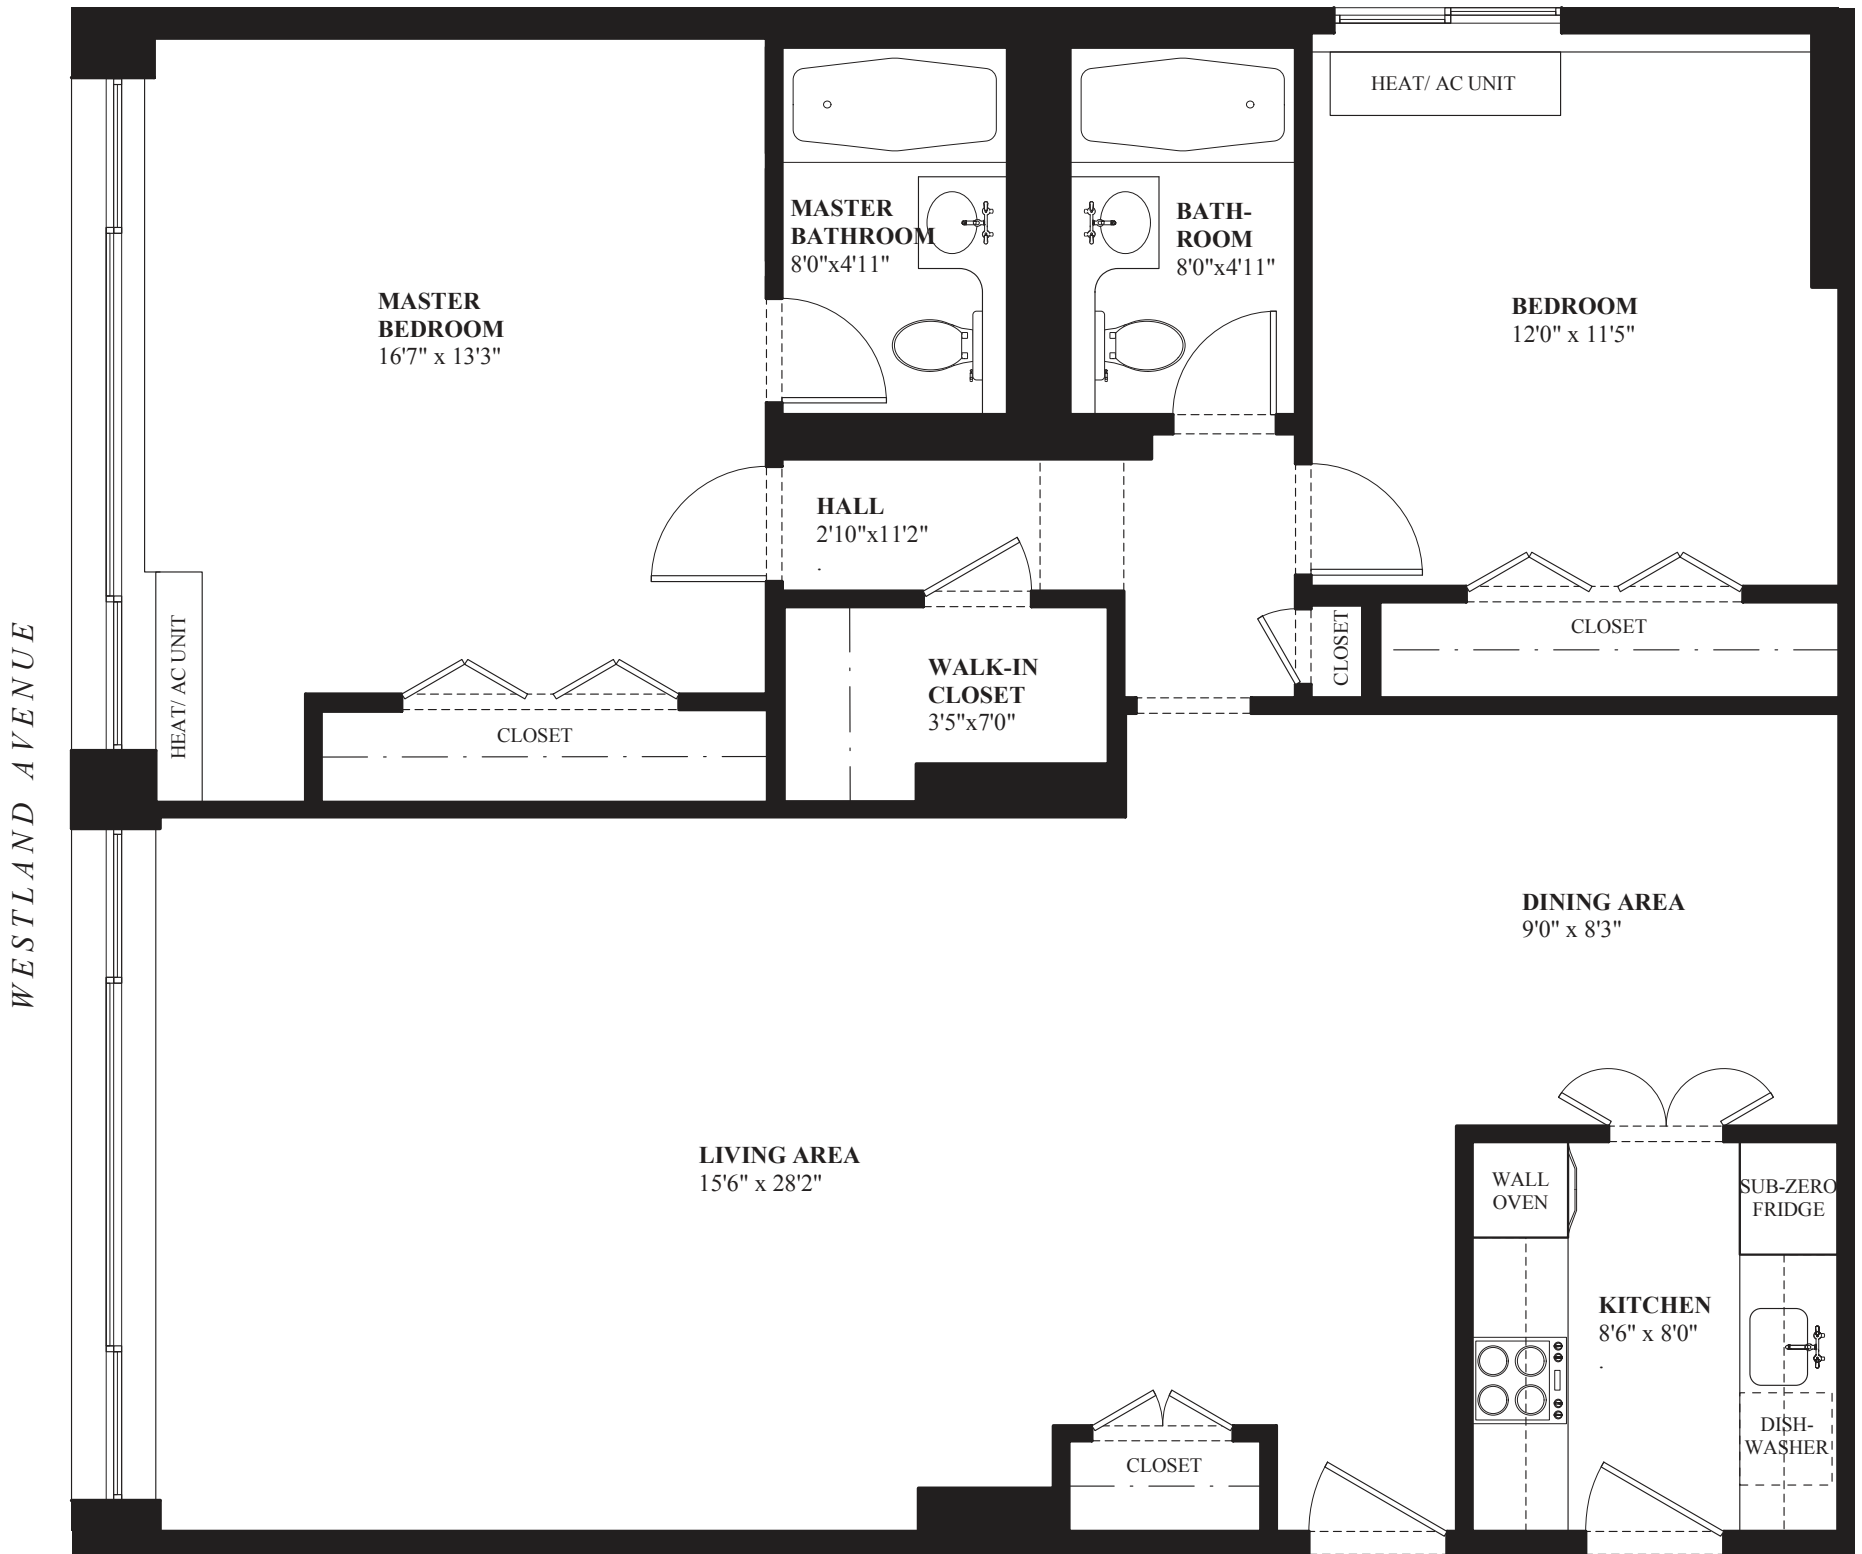

EDGERLY ROAD

CHURCH PARK APARTMENTS
221 MASSACHUSETTS AVENUE, BOSTON
JOHN HANCOCK 1,186 SQ. FT.