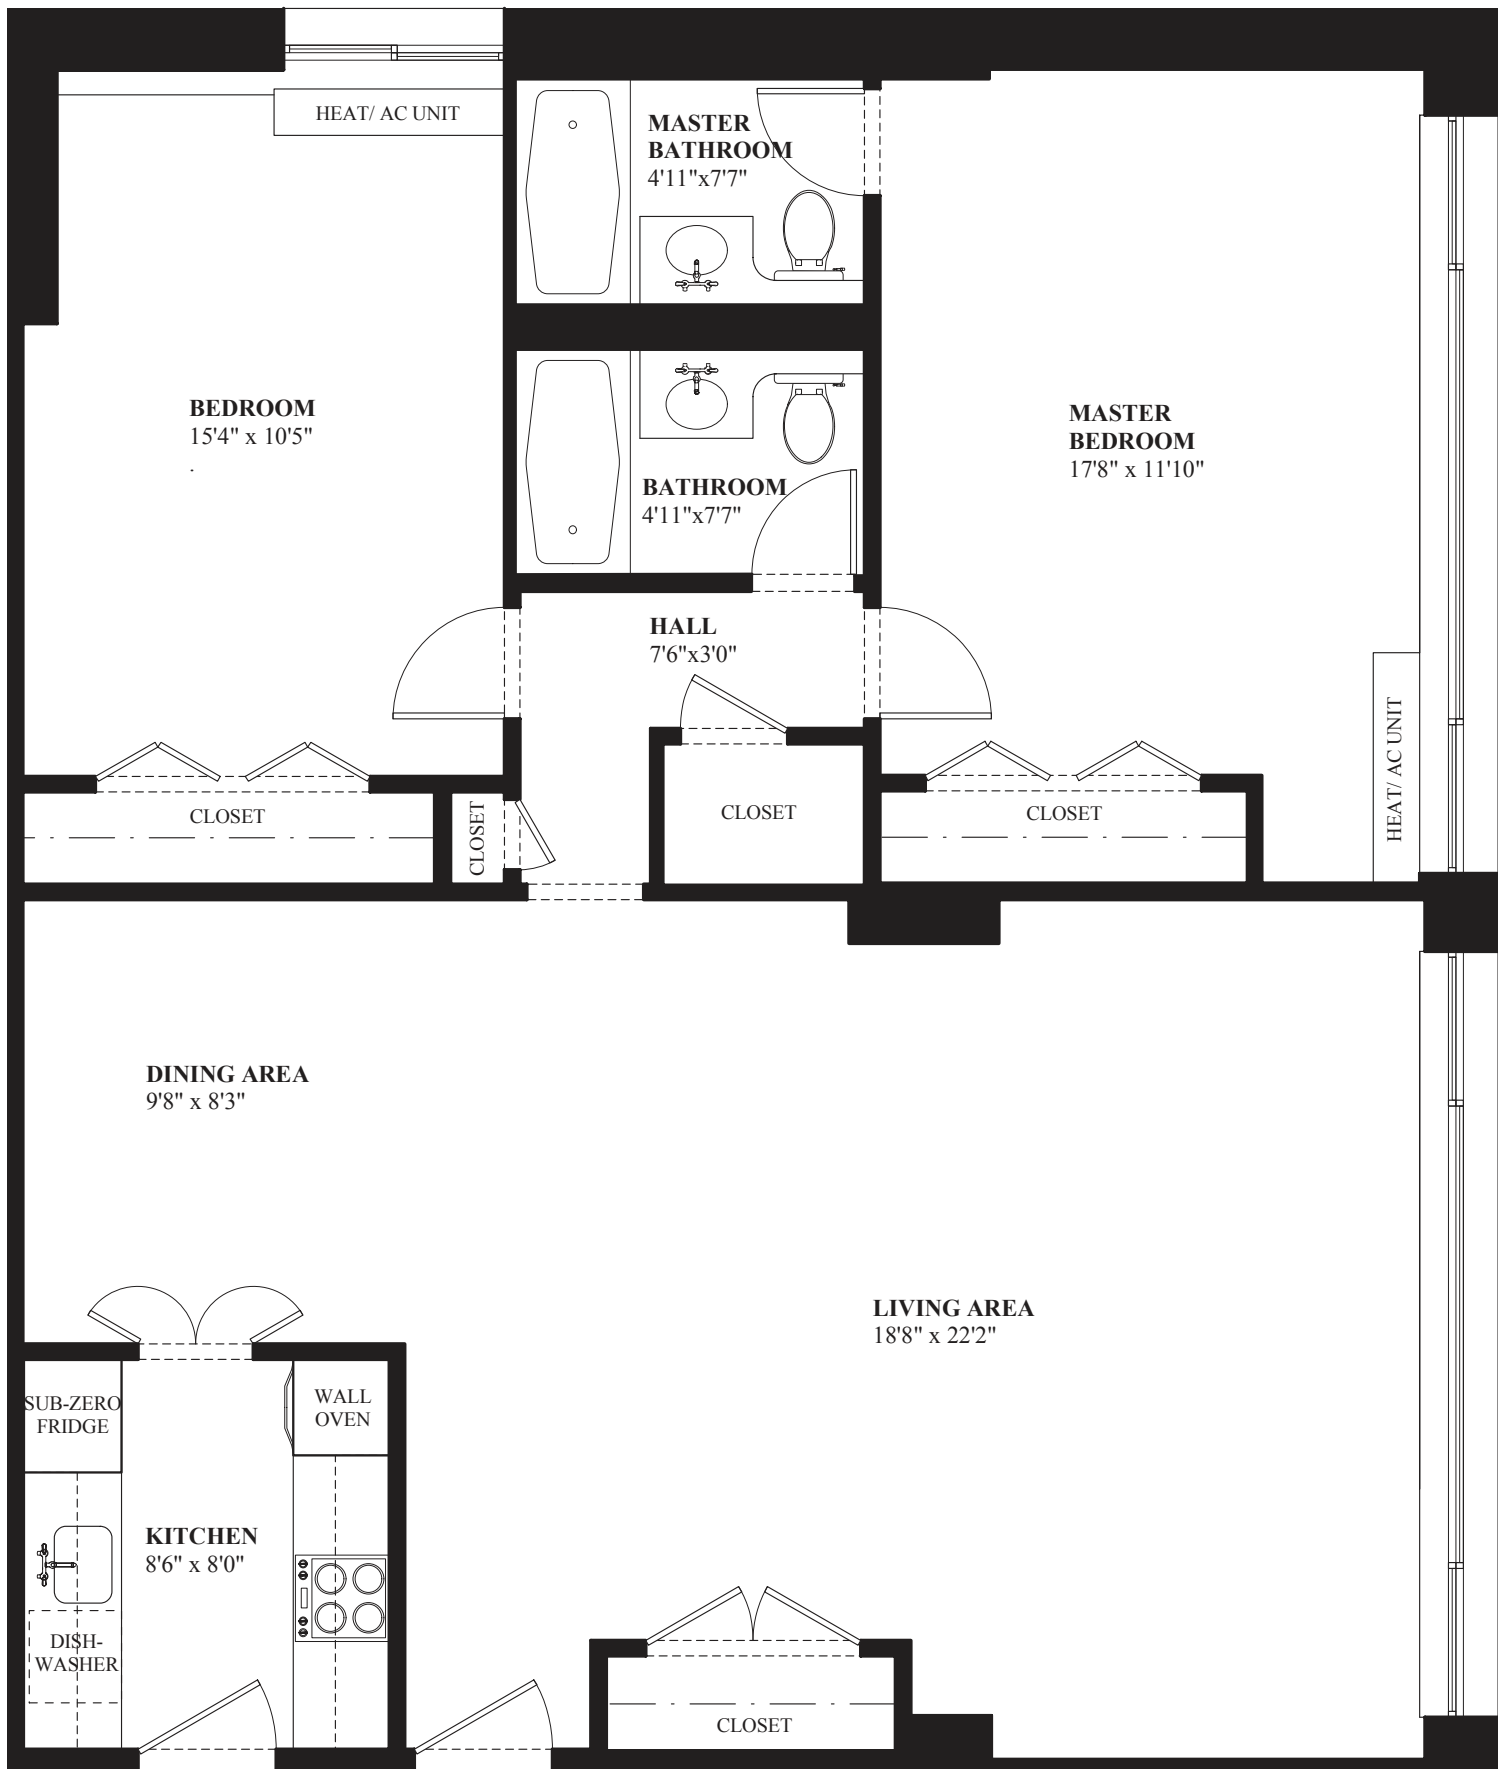

MASSACHUSETTS AVENUE

CHURCH PARK APARTMENTS
221 MASSACHUSETTS AVENUE, BOSTON
HEREFORD 1,066 SQ. FT.