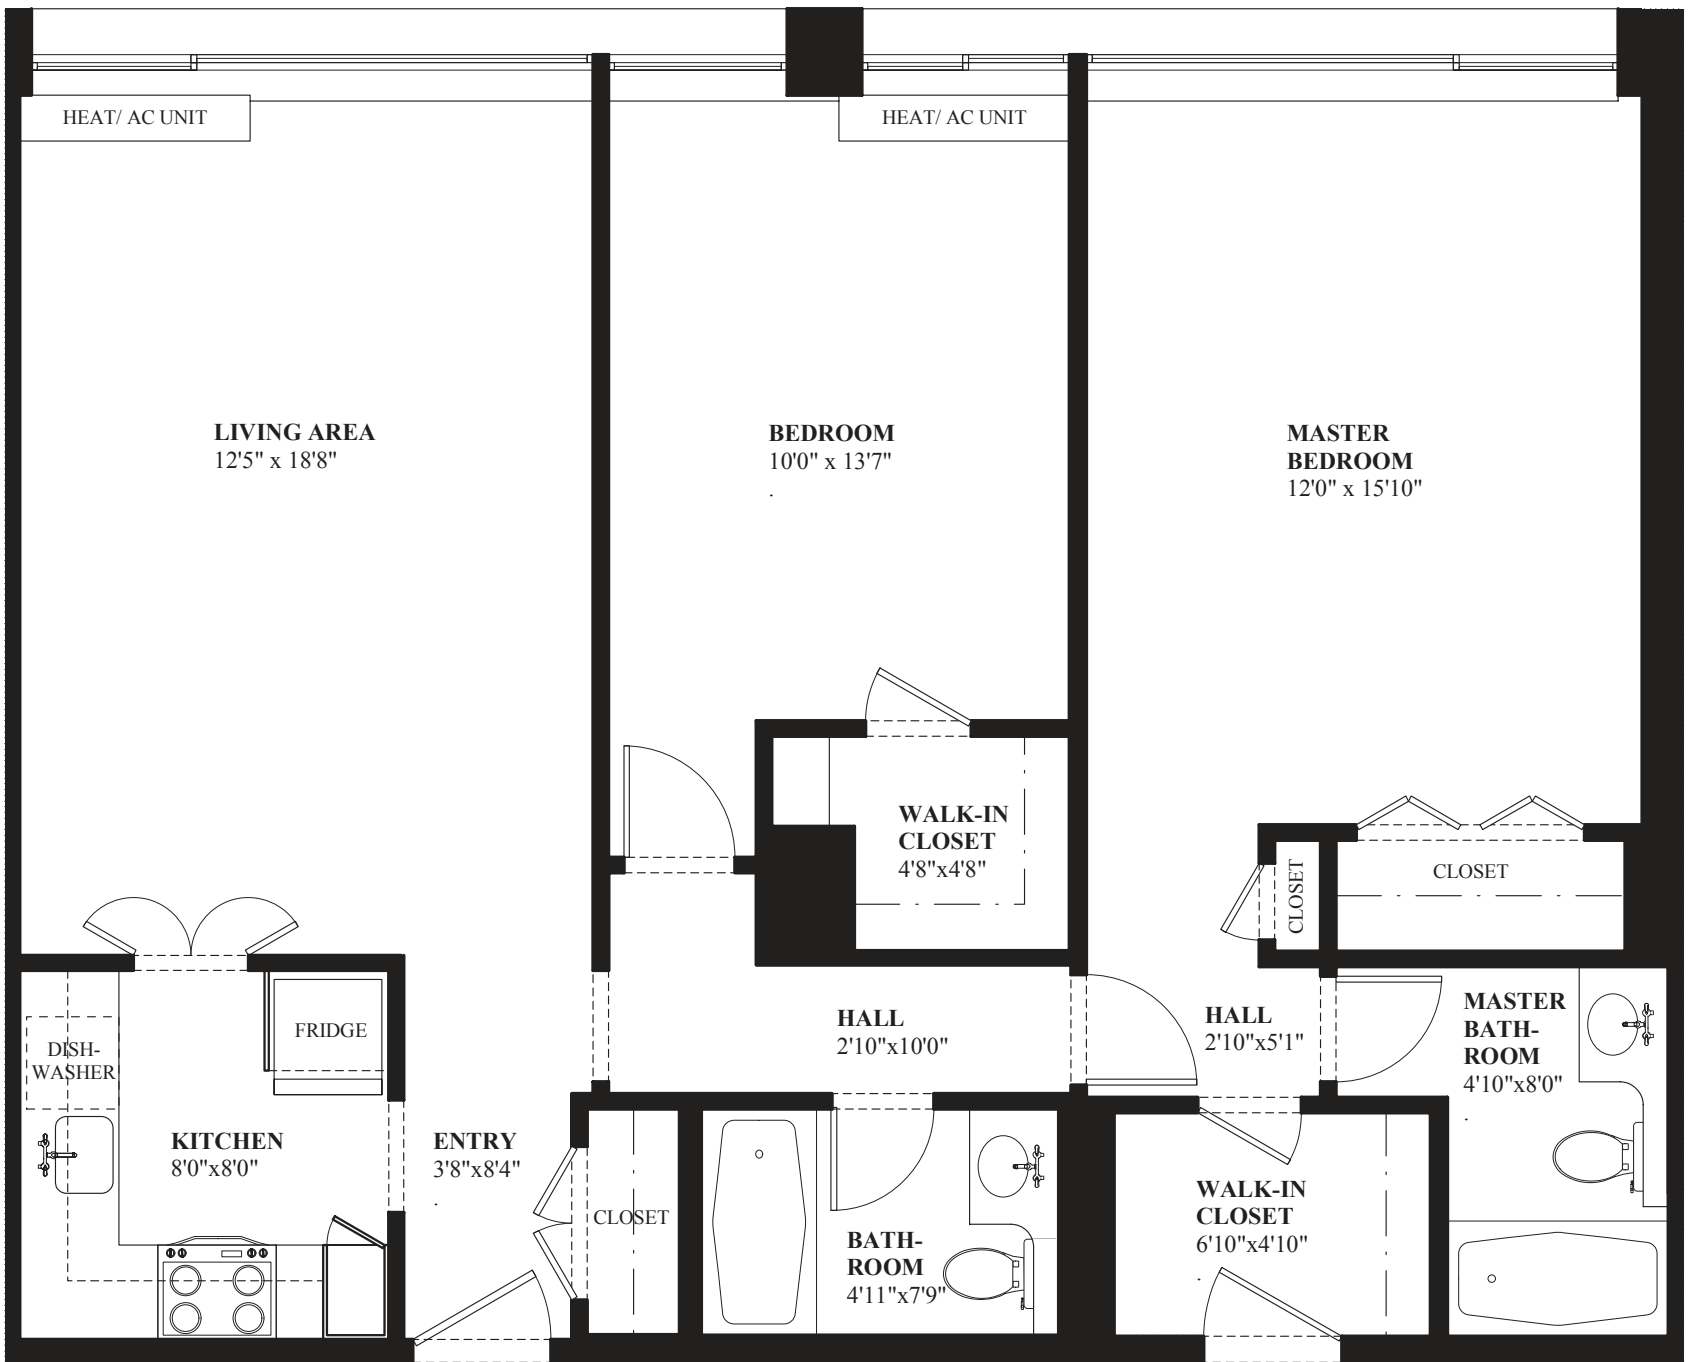

EDGERLY ROAD

CHURCH PARK APARTMENTS
221 MASSACHUSETTS AVENUE, BOSTON
KENMORE 954 SQ. FT.