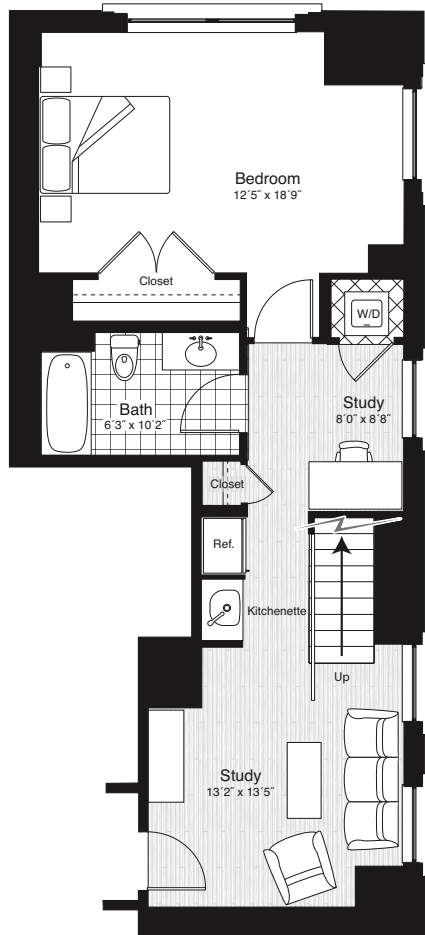

HARBORVIEW

at the Navy Yard

First Avenue

809

Penthouse Duplex

2 Bedroom / 2 Bath / Study / Den / Terrace

1,718 SF

Water

Lower Floor

Upper Floor