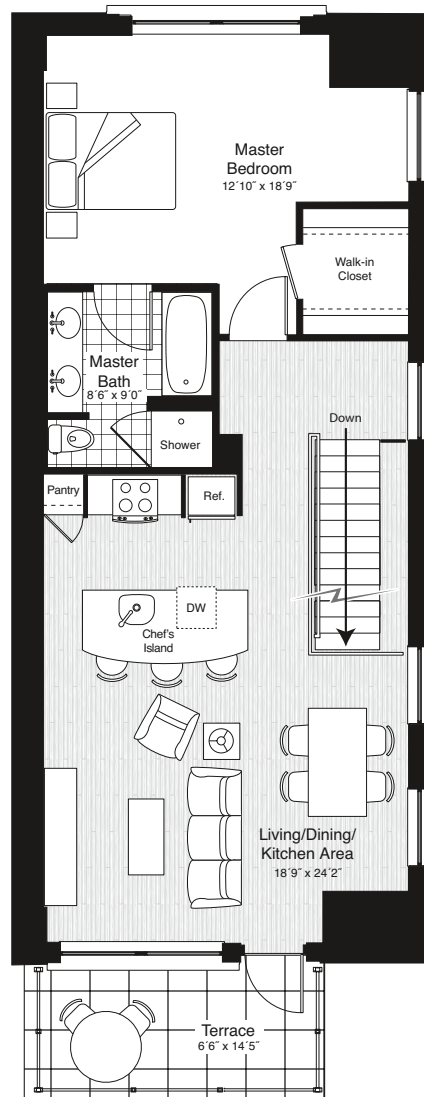

HARBORVIEW

at the Navy Yard

First Avenue

809

Penthouse Duplex

2 Bedroom / 2 Bath / Study / Den / Terrace

1,718 SF

Water

Lower Floor

Upper Floor