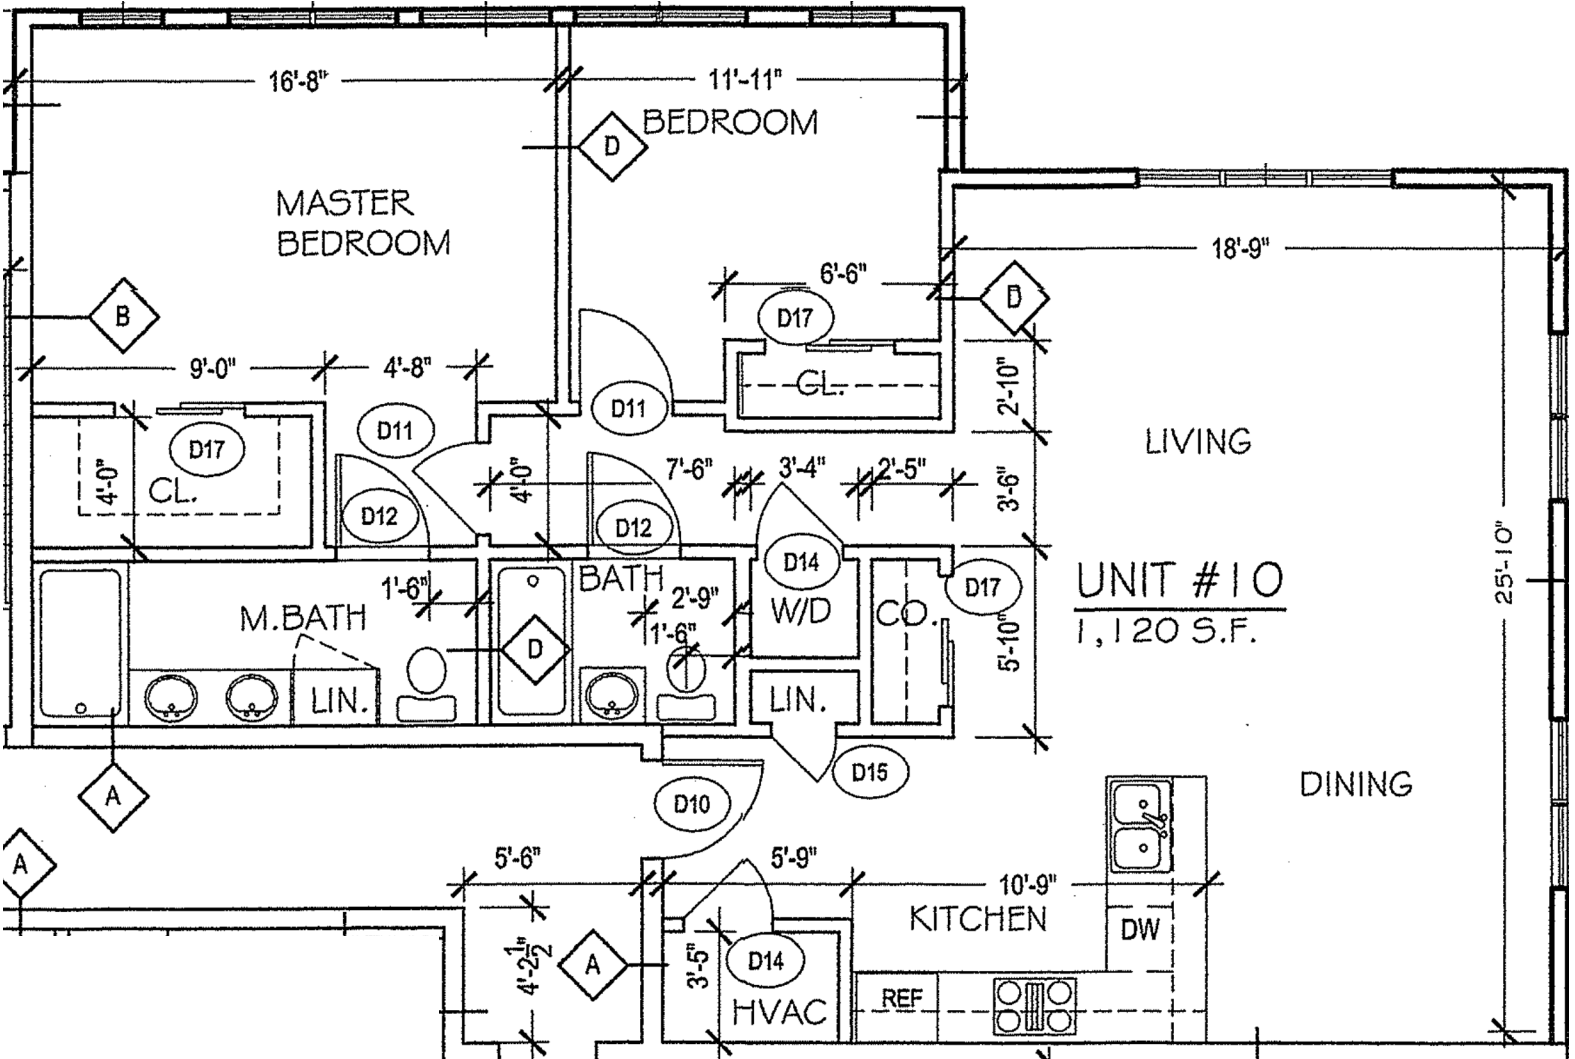

WASHINGTON GROVE

A P A R T M E N T S

UNIT 10

1,120 Sq.Ft.
2 BED/2 BATH