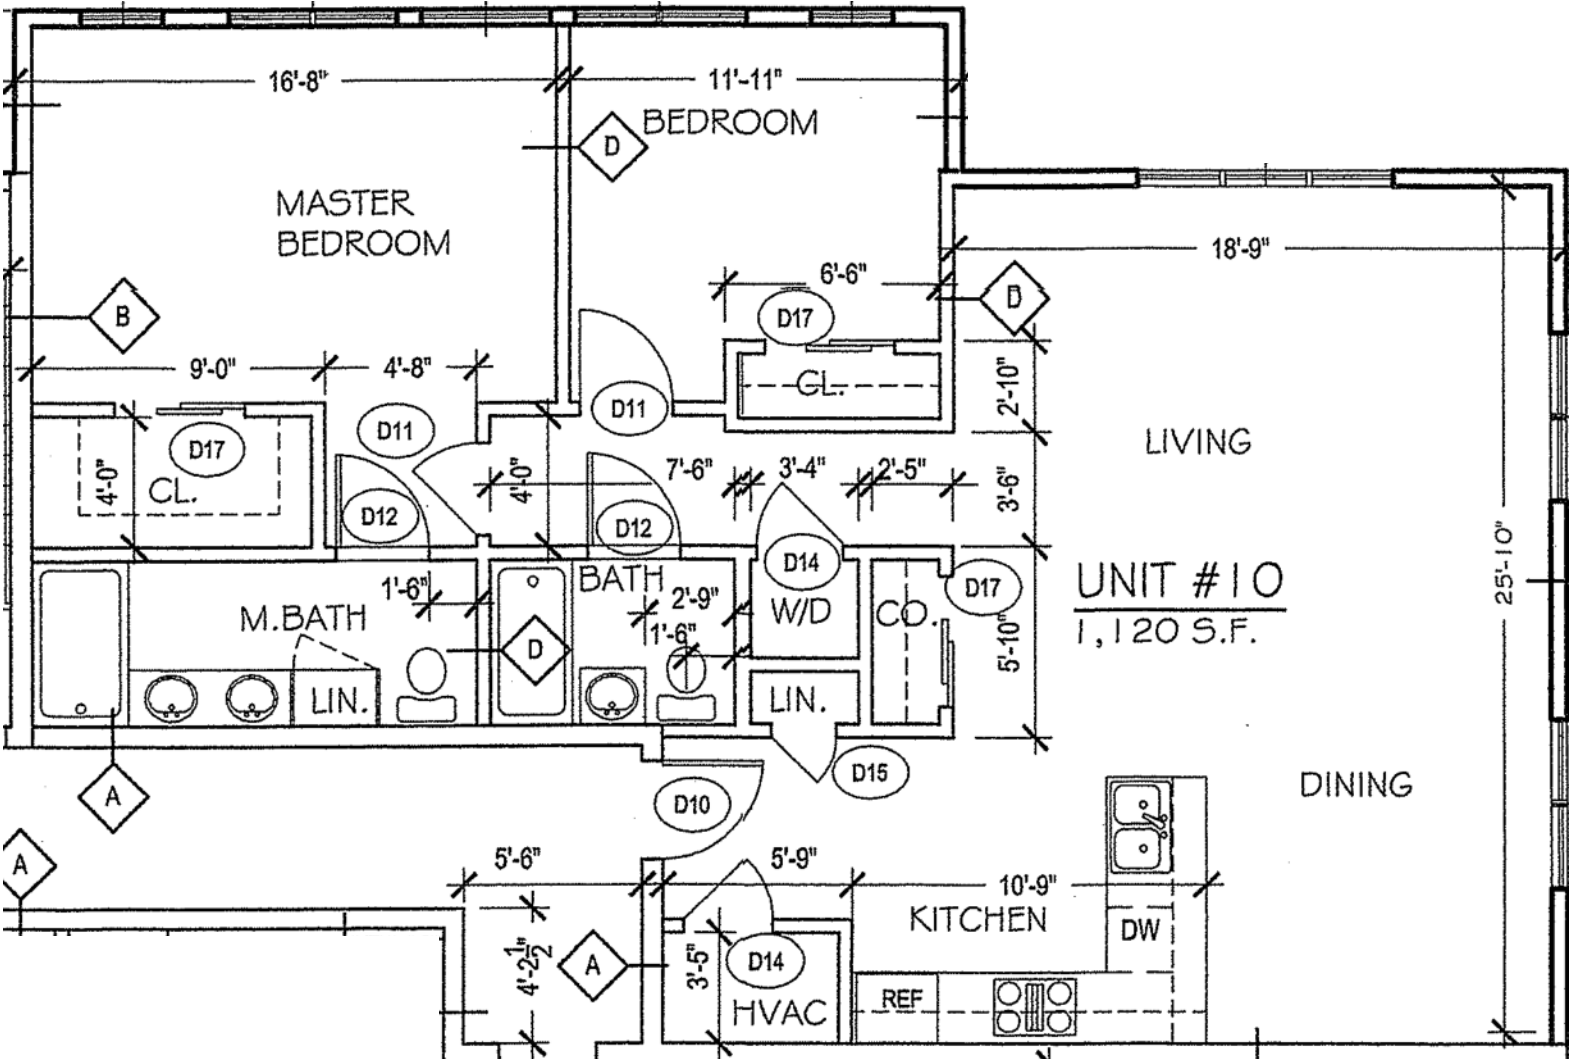

WASHINGTON GROVE

A P A R T M E N T S

UNIT 10

1,120 Sq.Ft.
2 BED/2 BATH