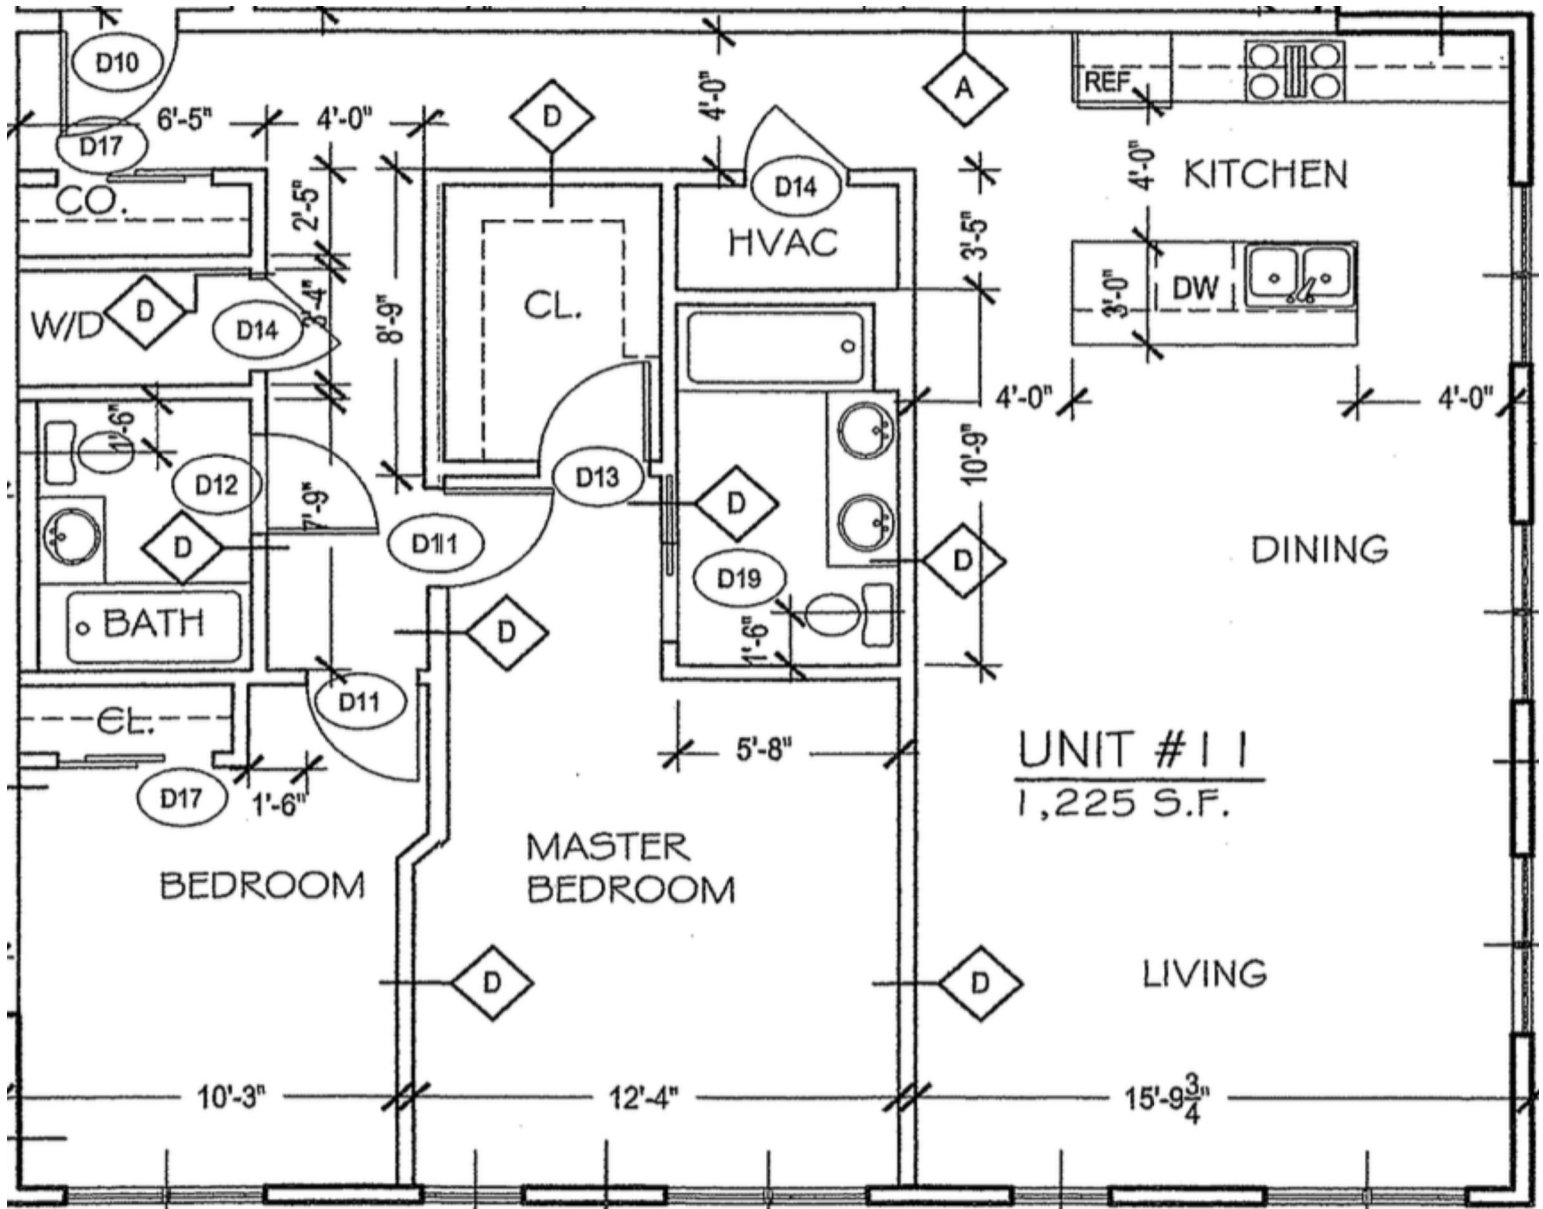

# WASHINGTON GROVE

# UNIT 11

1,225 Sq.Ft.  
2 BED/2 BATH