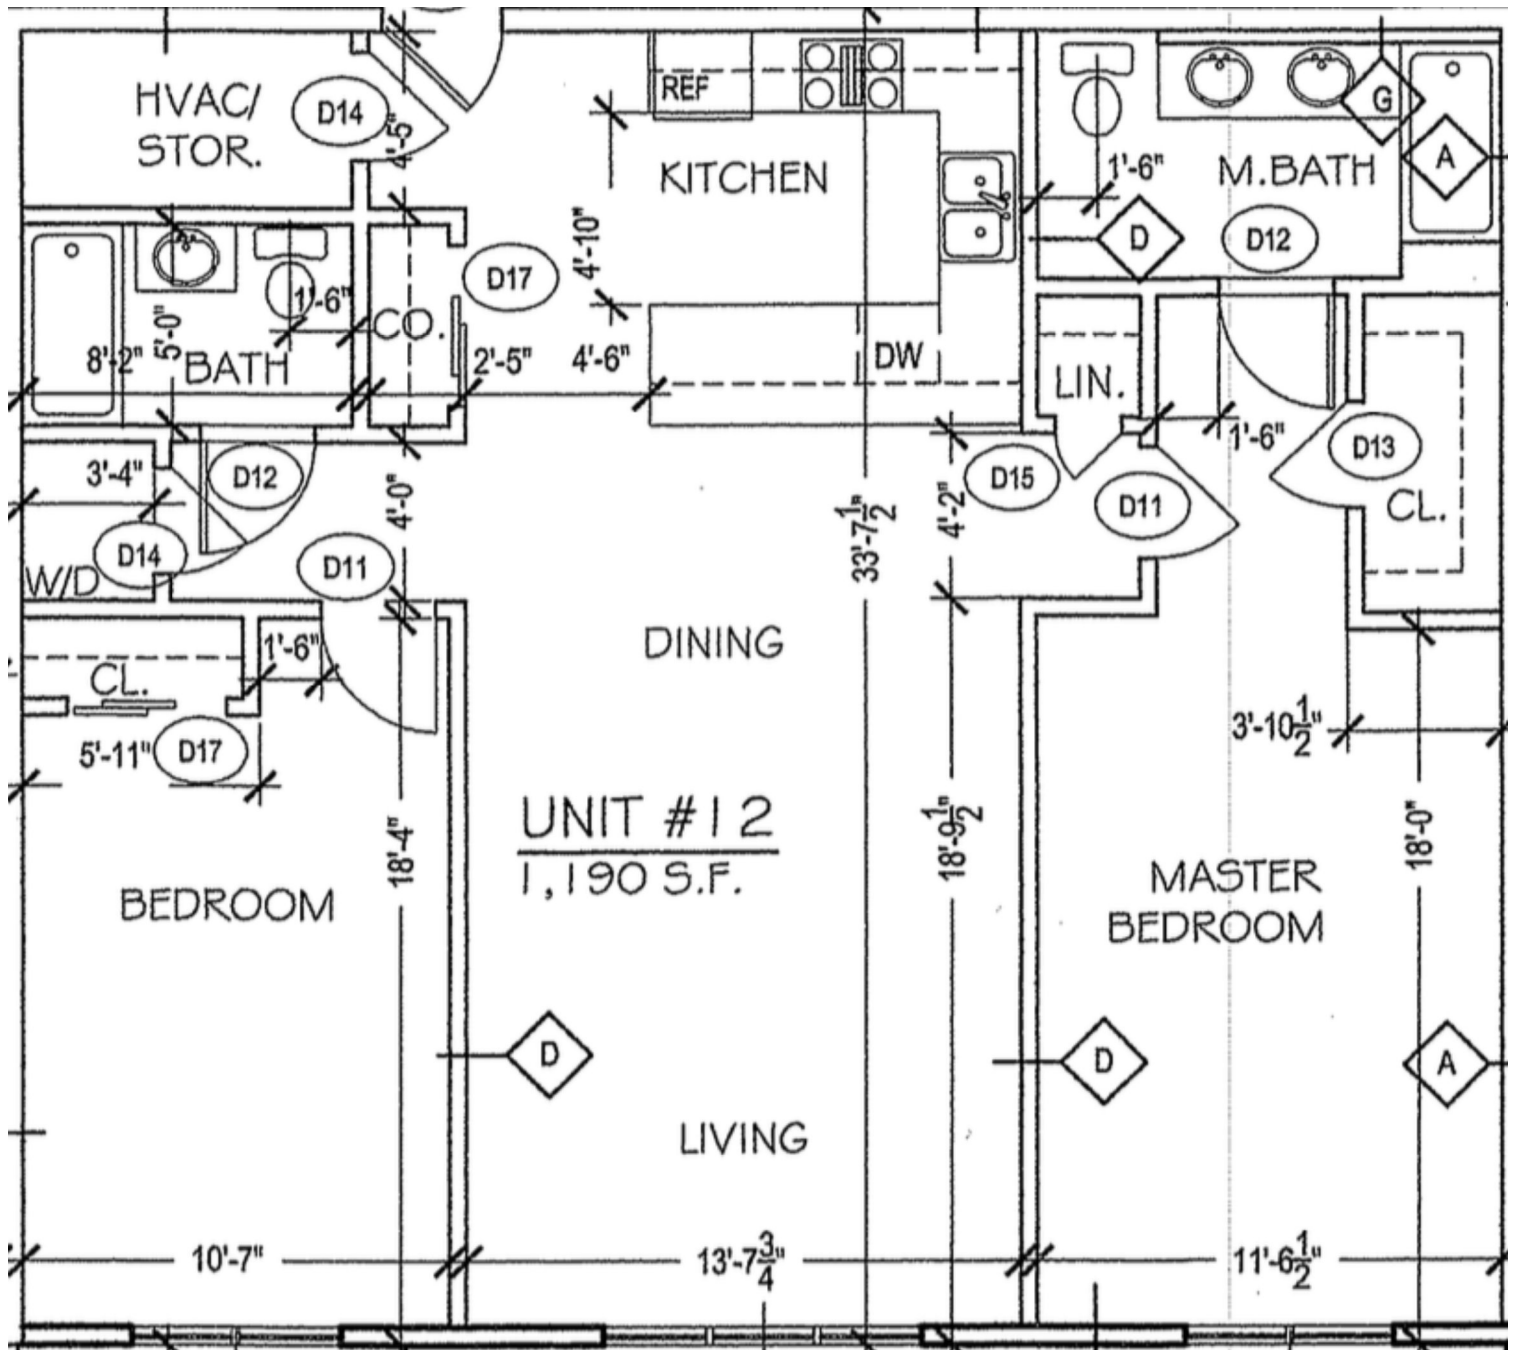

# WASHINGTON GROVE

# UNIT 12

1,190 Sq.Ft.  
2 BED/2 BATH