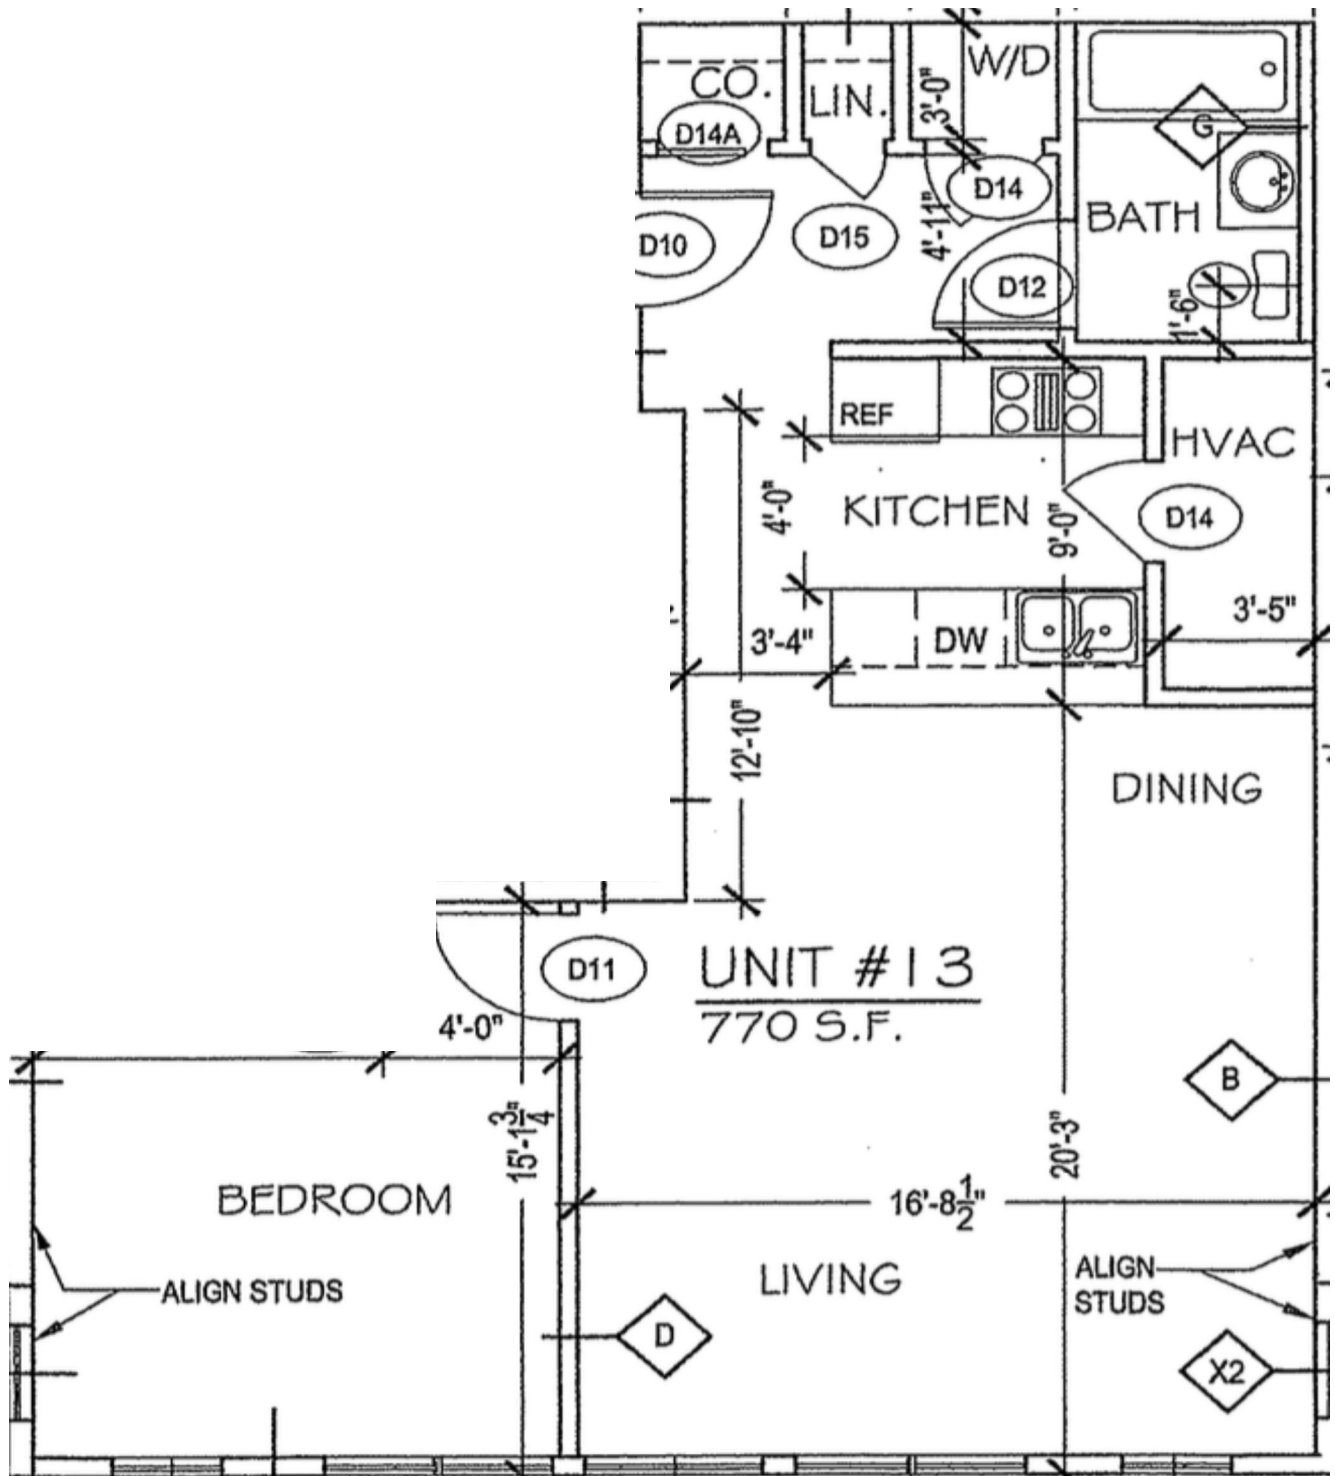

WASHINGTON GROVE

A P A R T M E N T S

UNIT 13

770 Sq.Ft.
1 BED/1 BATH