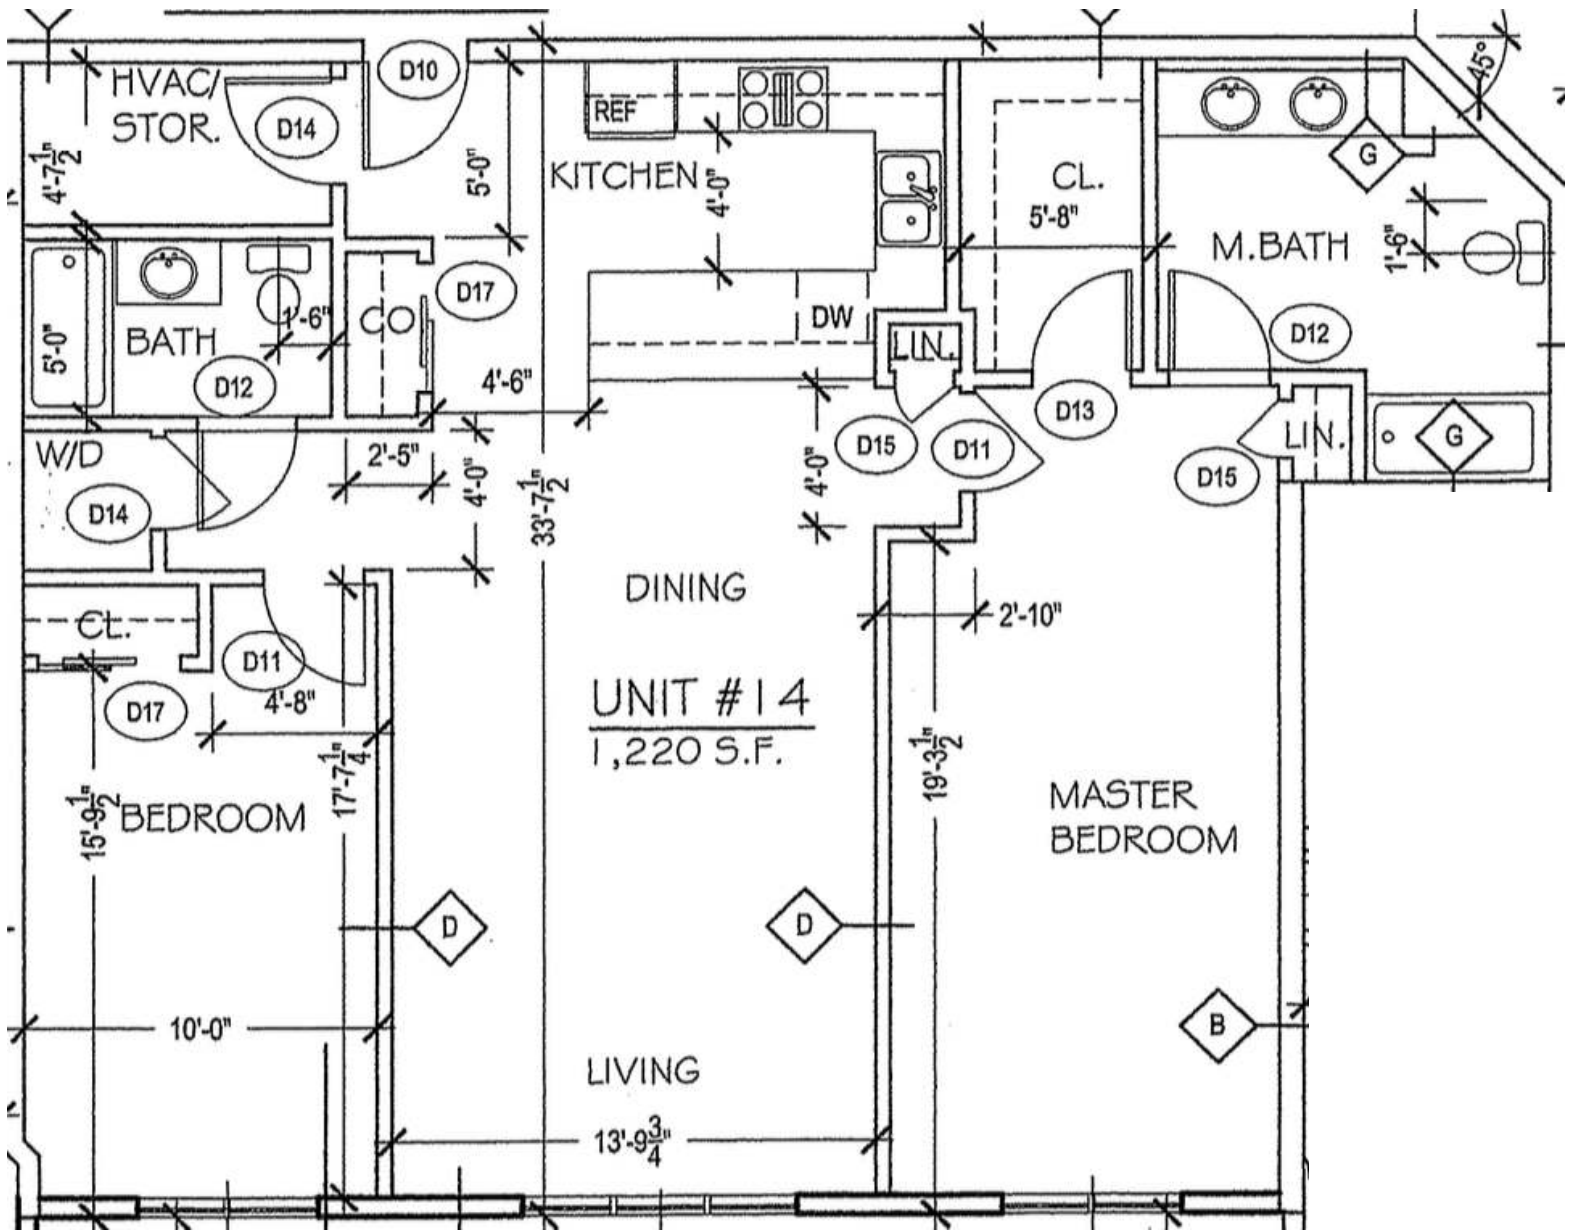

# WASHINGTON GROVE

## UNIT 14

1,220 Sq.Ft.  
2 BED/2 BATH