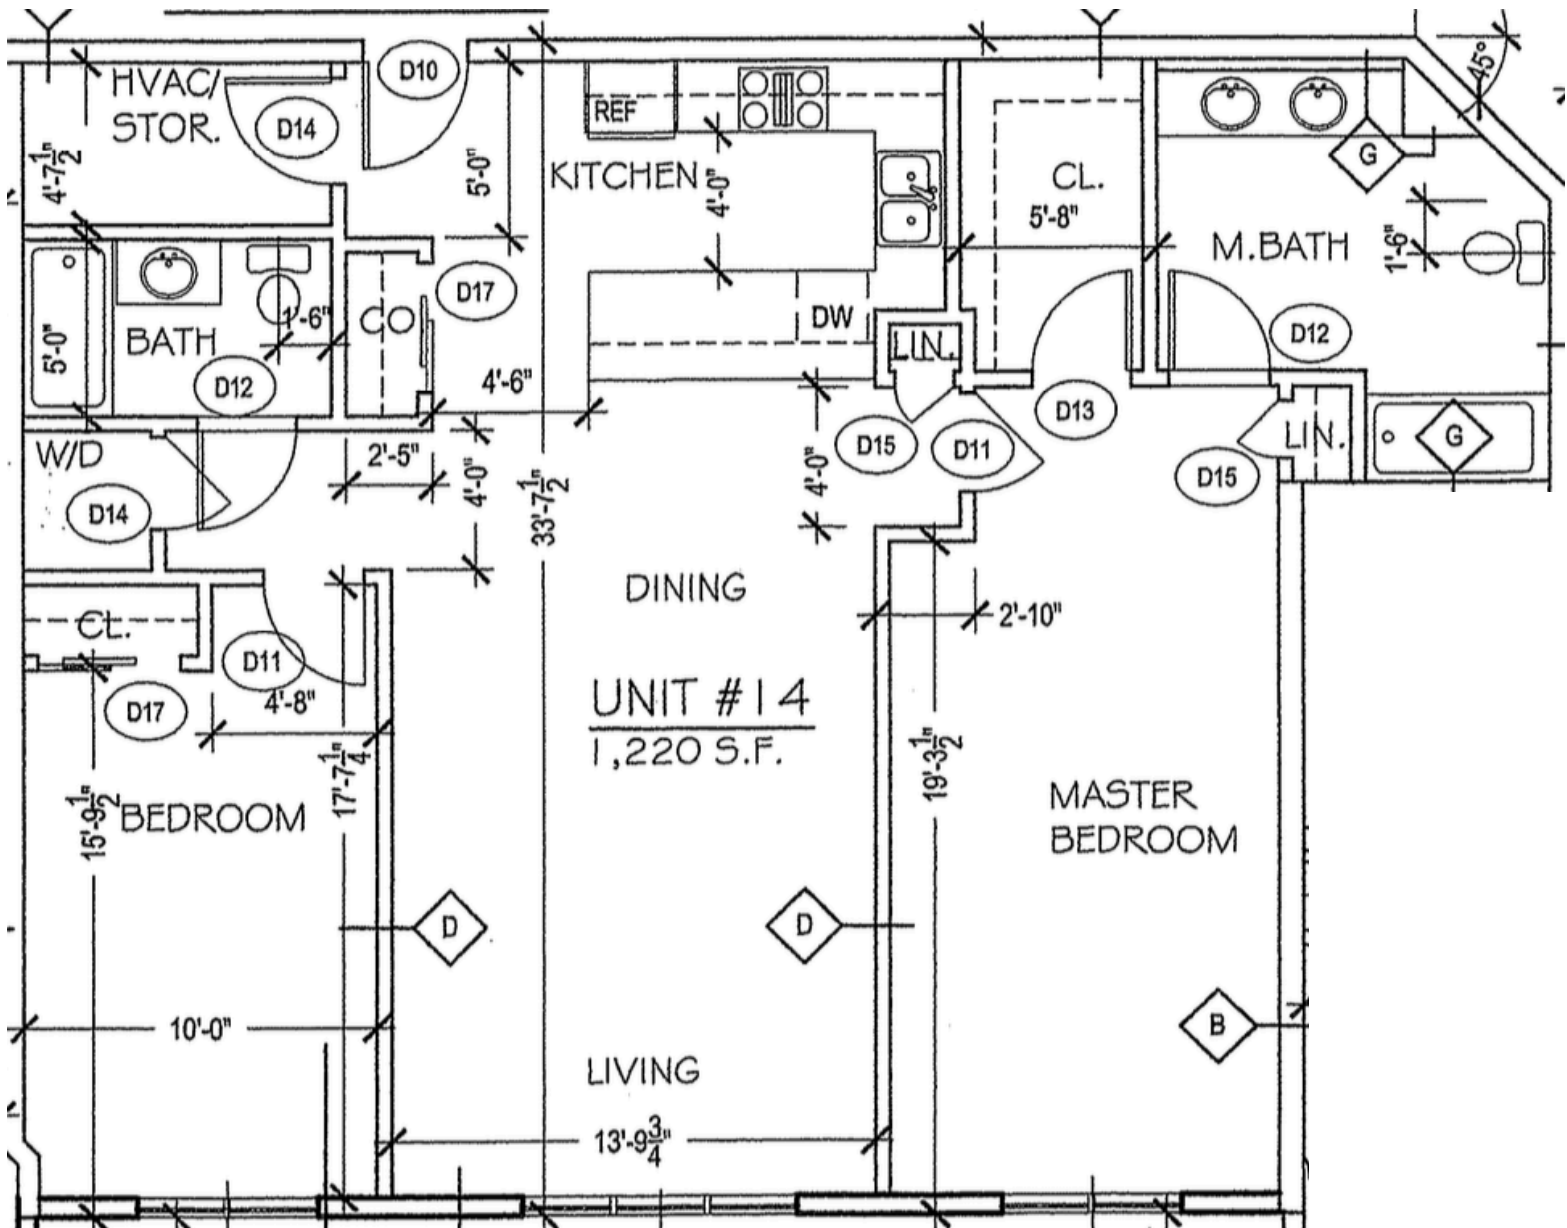

WASHINGTON GROVE

A P A R T M E N T S

UNIT 14

1,220 Sq.Ft.
2 BED/2 BATH