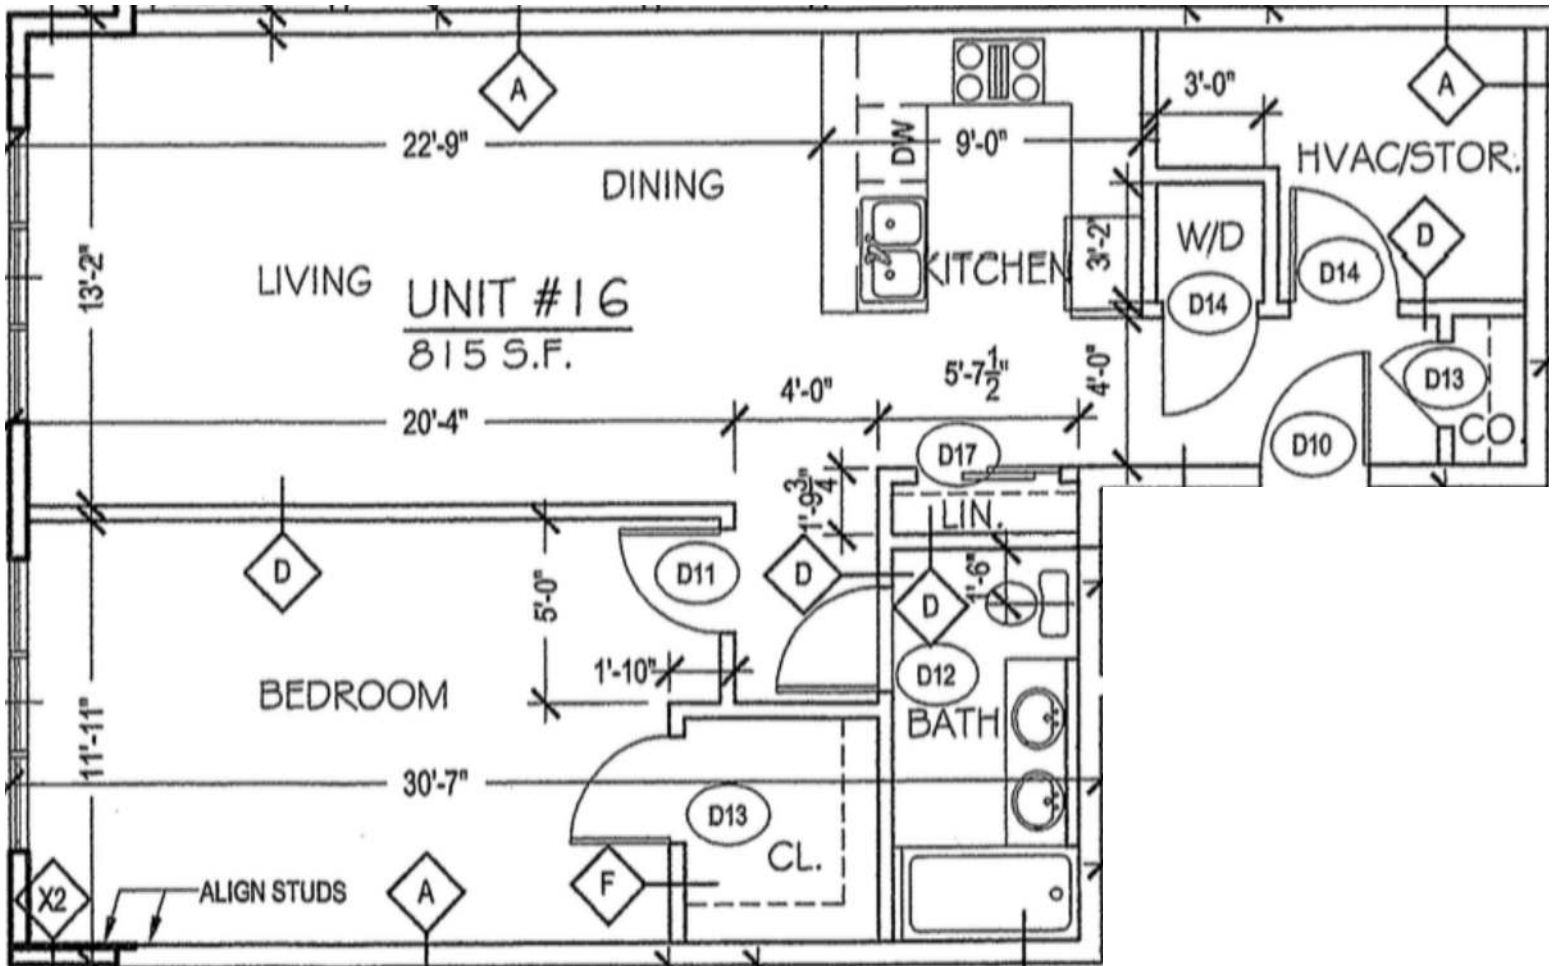

WASHINGTON GROVE

A P A R T M E N T S

UNIT 16

815 Sq.Ft.
1 BED/1 BATH