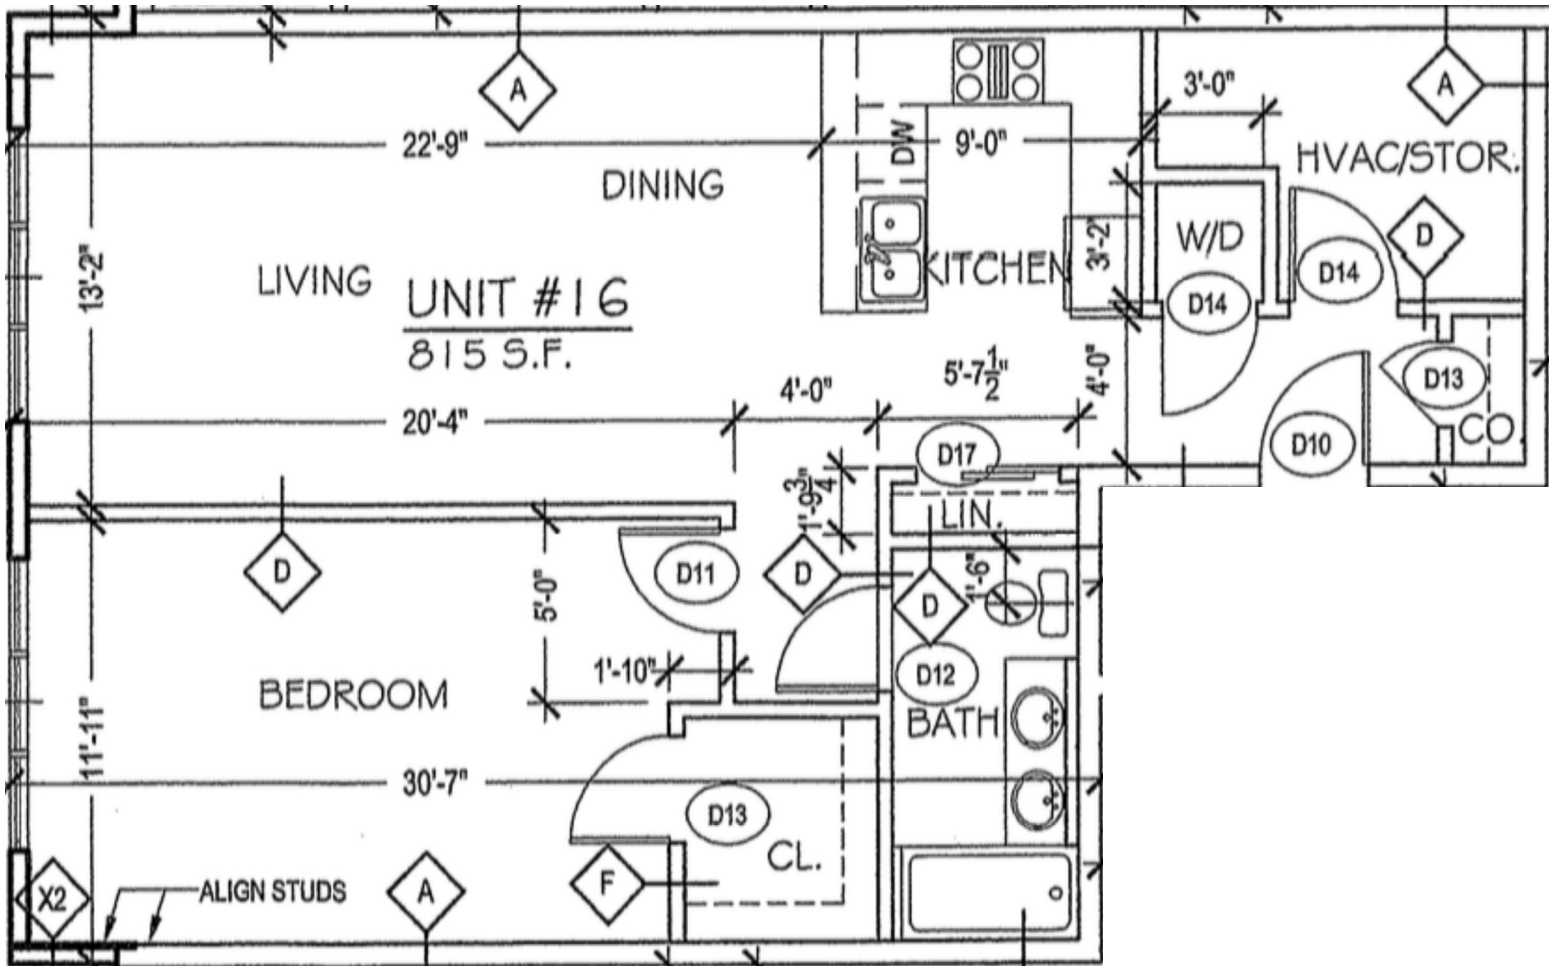

# WASHINGTON GROVE

# UNIT 16

815 Sq.Ft.  
1 BED/1 BATH