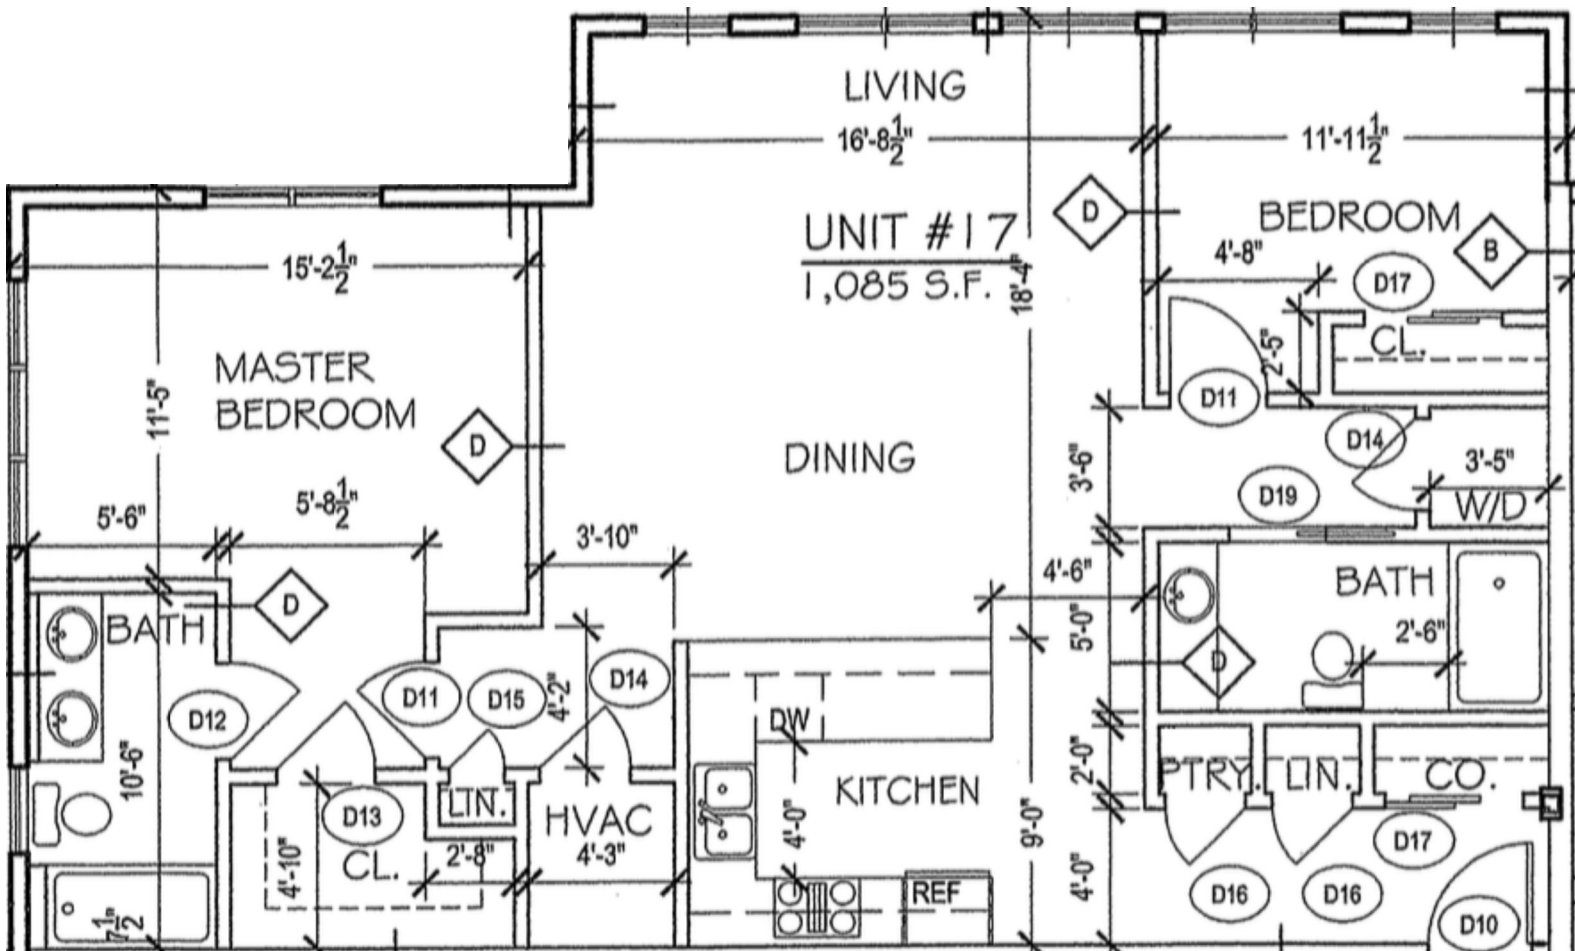

WASHINGTON GROVE

A P A R T M E N T S

UNIT 17

1,085 Sq.Ft.
2 BED/2 BATH