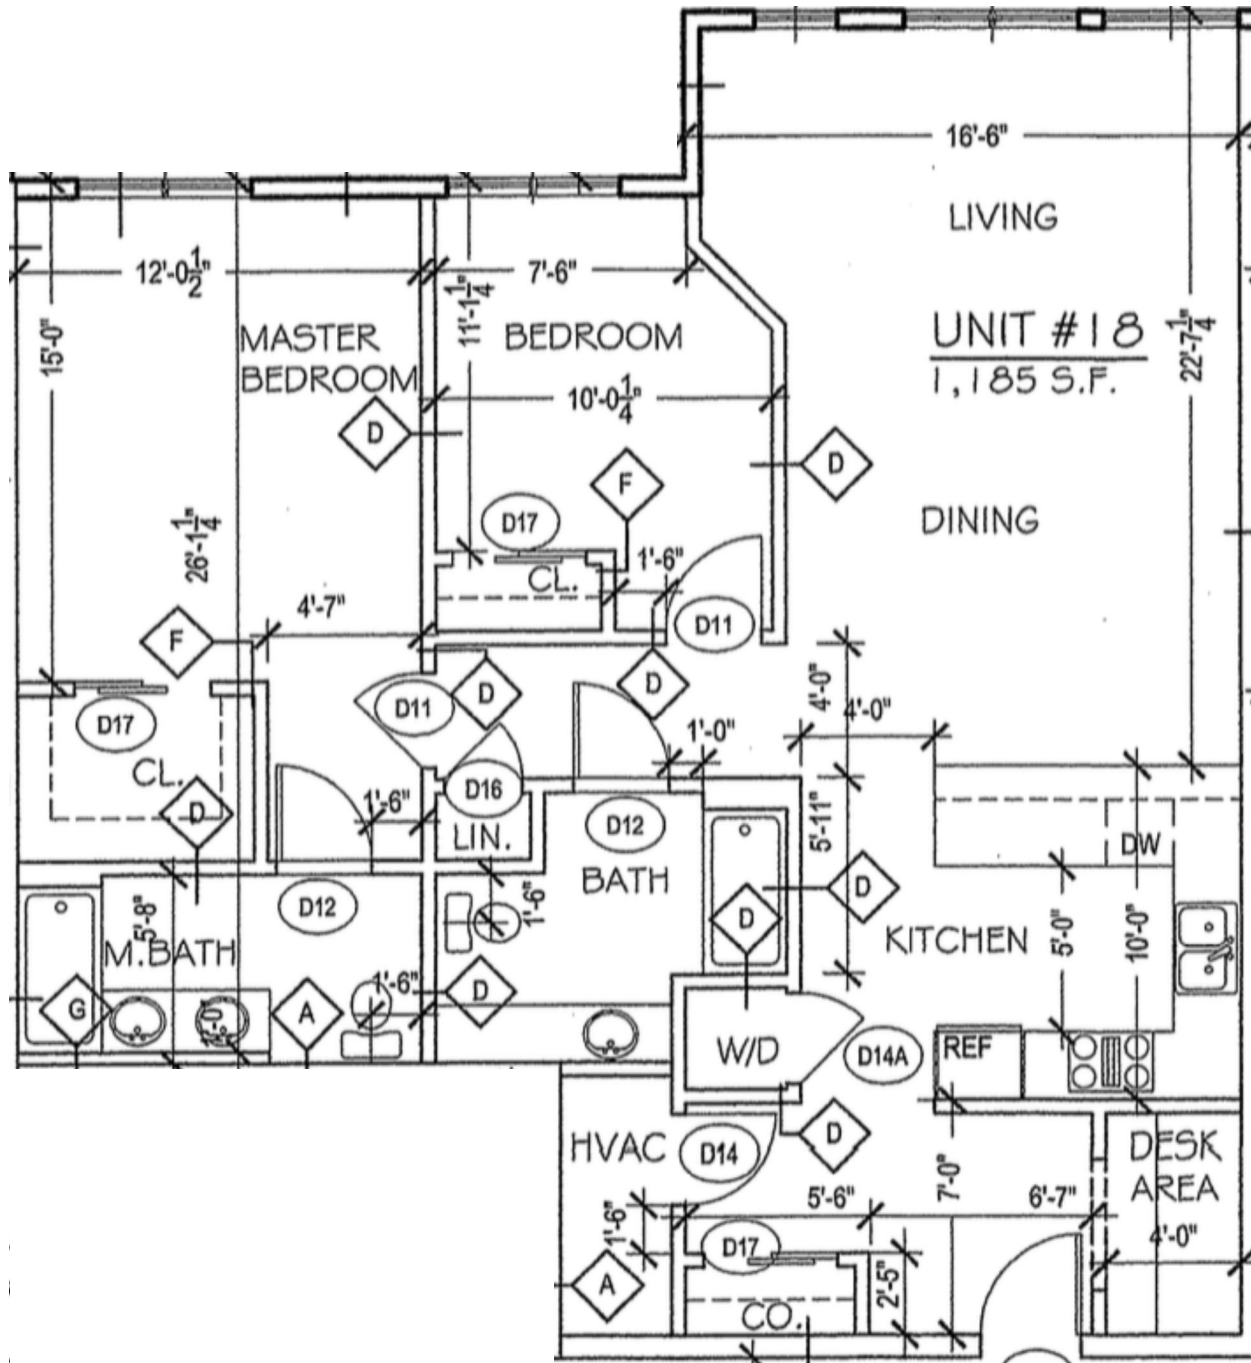

# WASHINGTON GROVE

## A P A R T M E N T S

# UNIT 18

1,185 Sq.Ft.  
2 BED/2 BATH