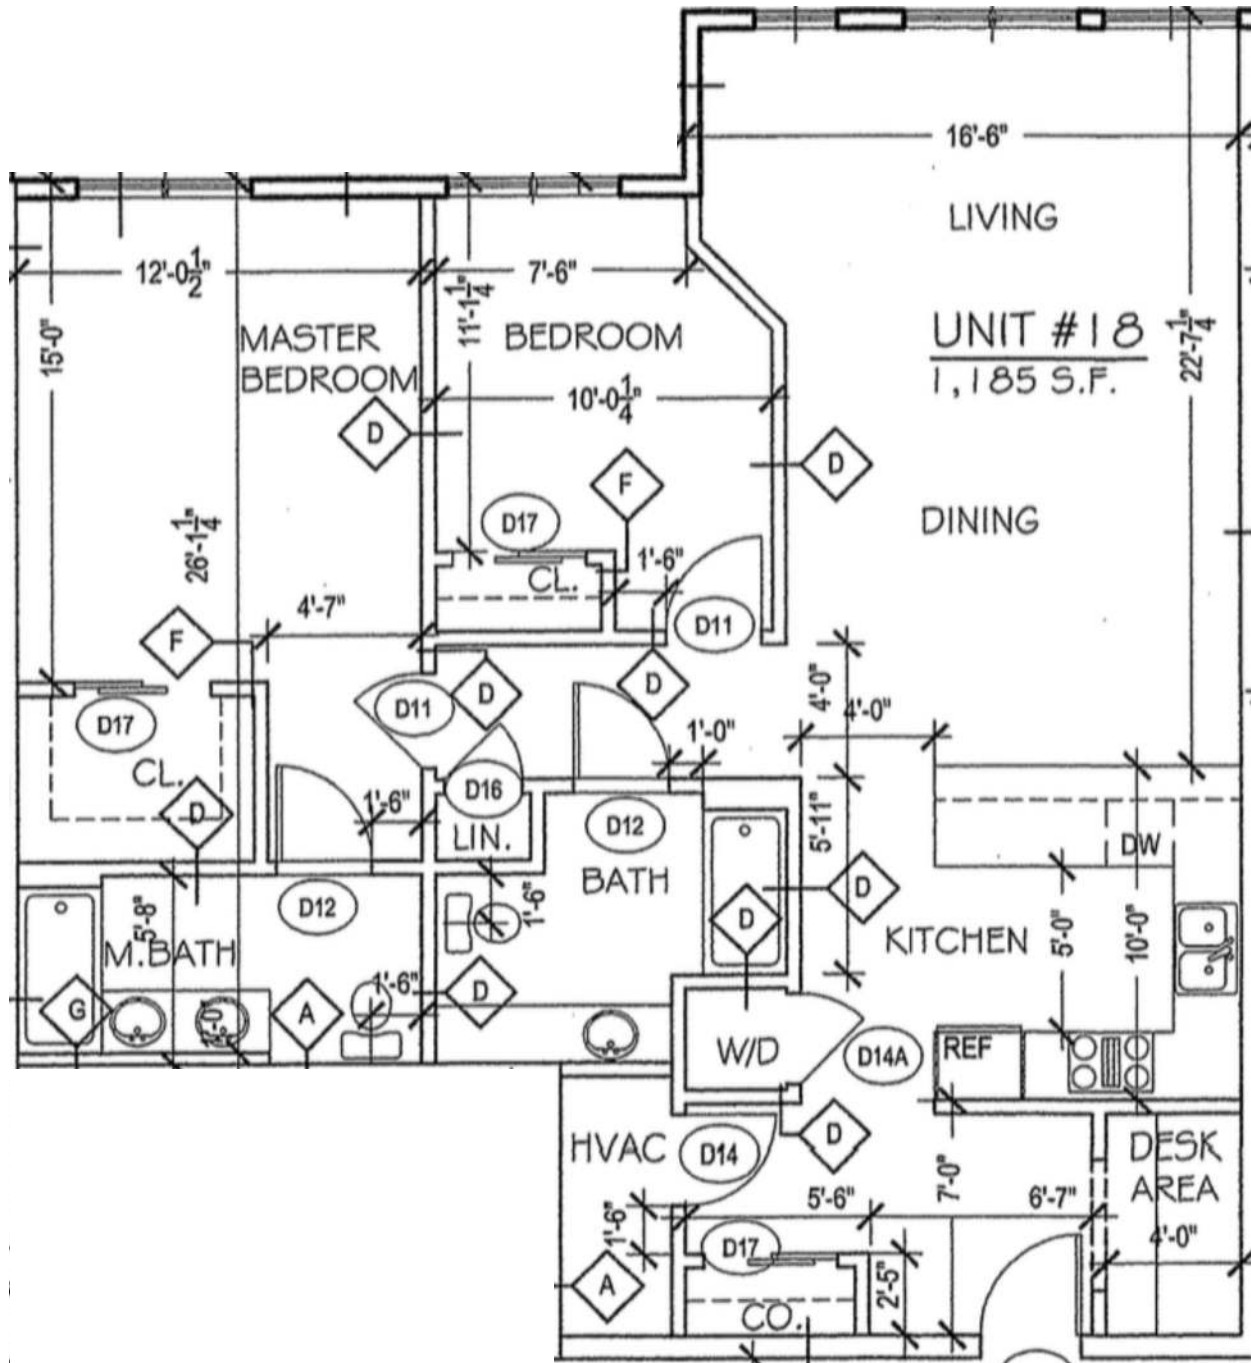

WASHINGTON GROVE

A P A R T M E N T S

UNIT 18

1,185 Sq.Ft.
2 BED/2 BATH