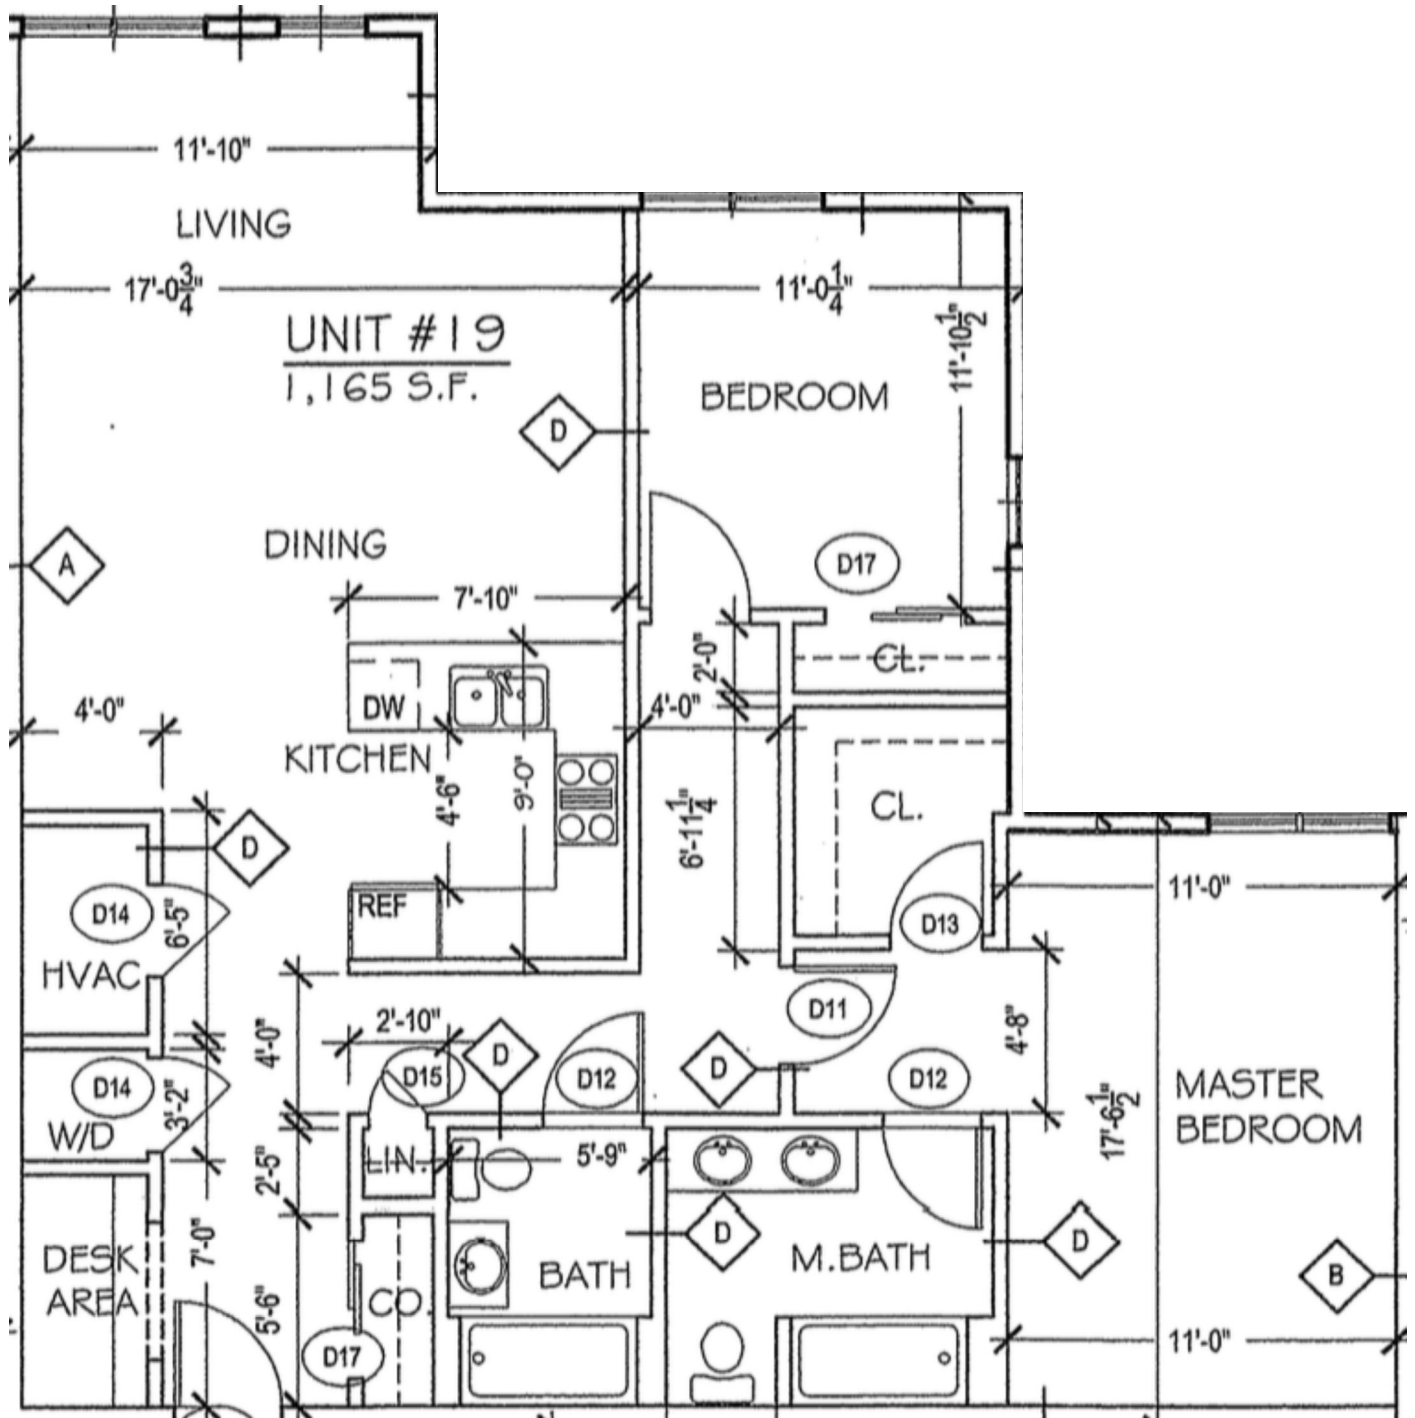

WASHINGTON GROVE

A P A R T M E N T S

UNIT 19

1,165 Sq.Ft.
2 BED/2 BATH