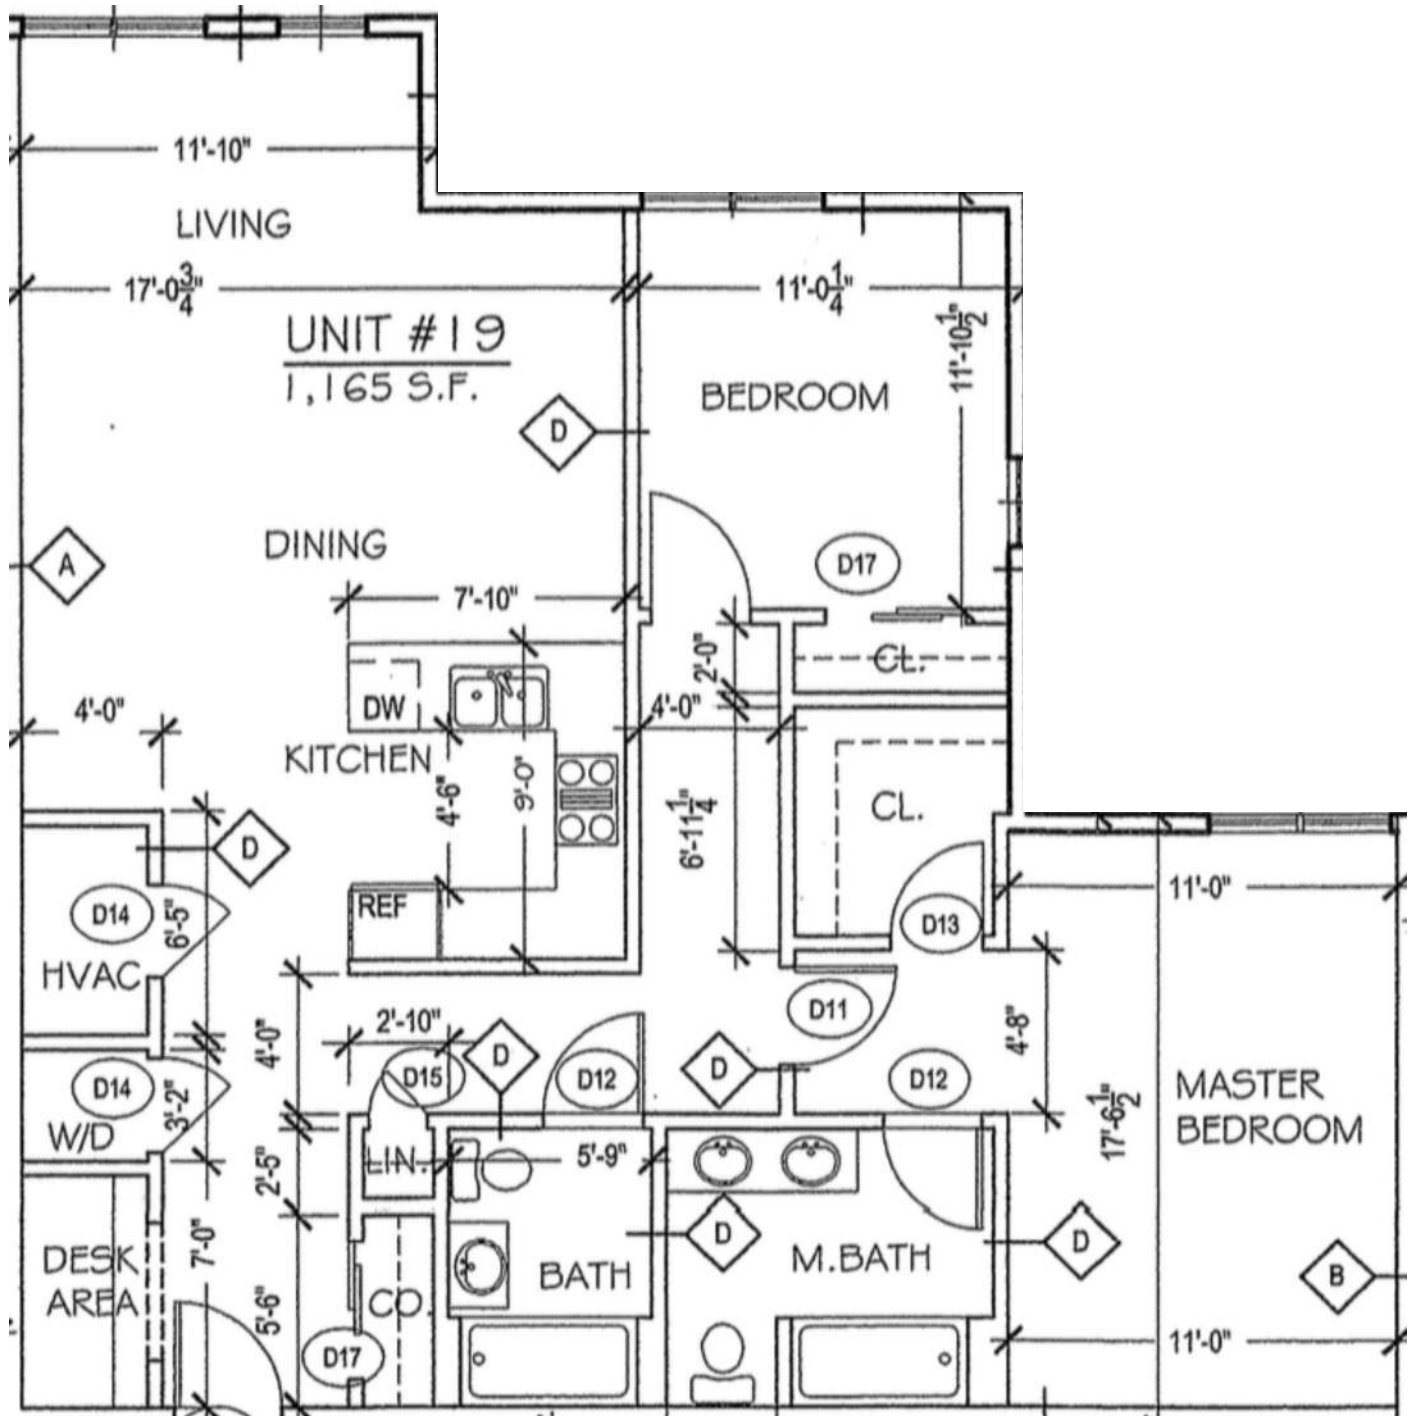

WASHINGTON GROVE

A P A R T M E N T S

UNIT 19

1,165 Sq.Ft.
2 BED/2 BATH