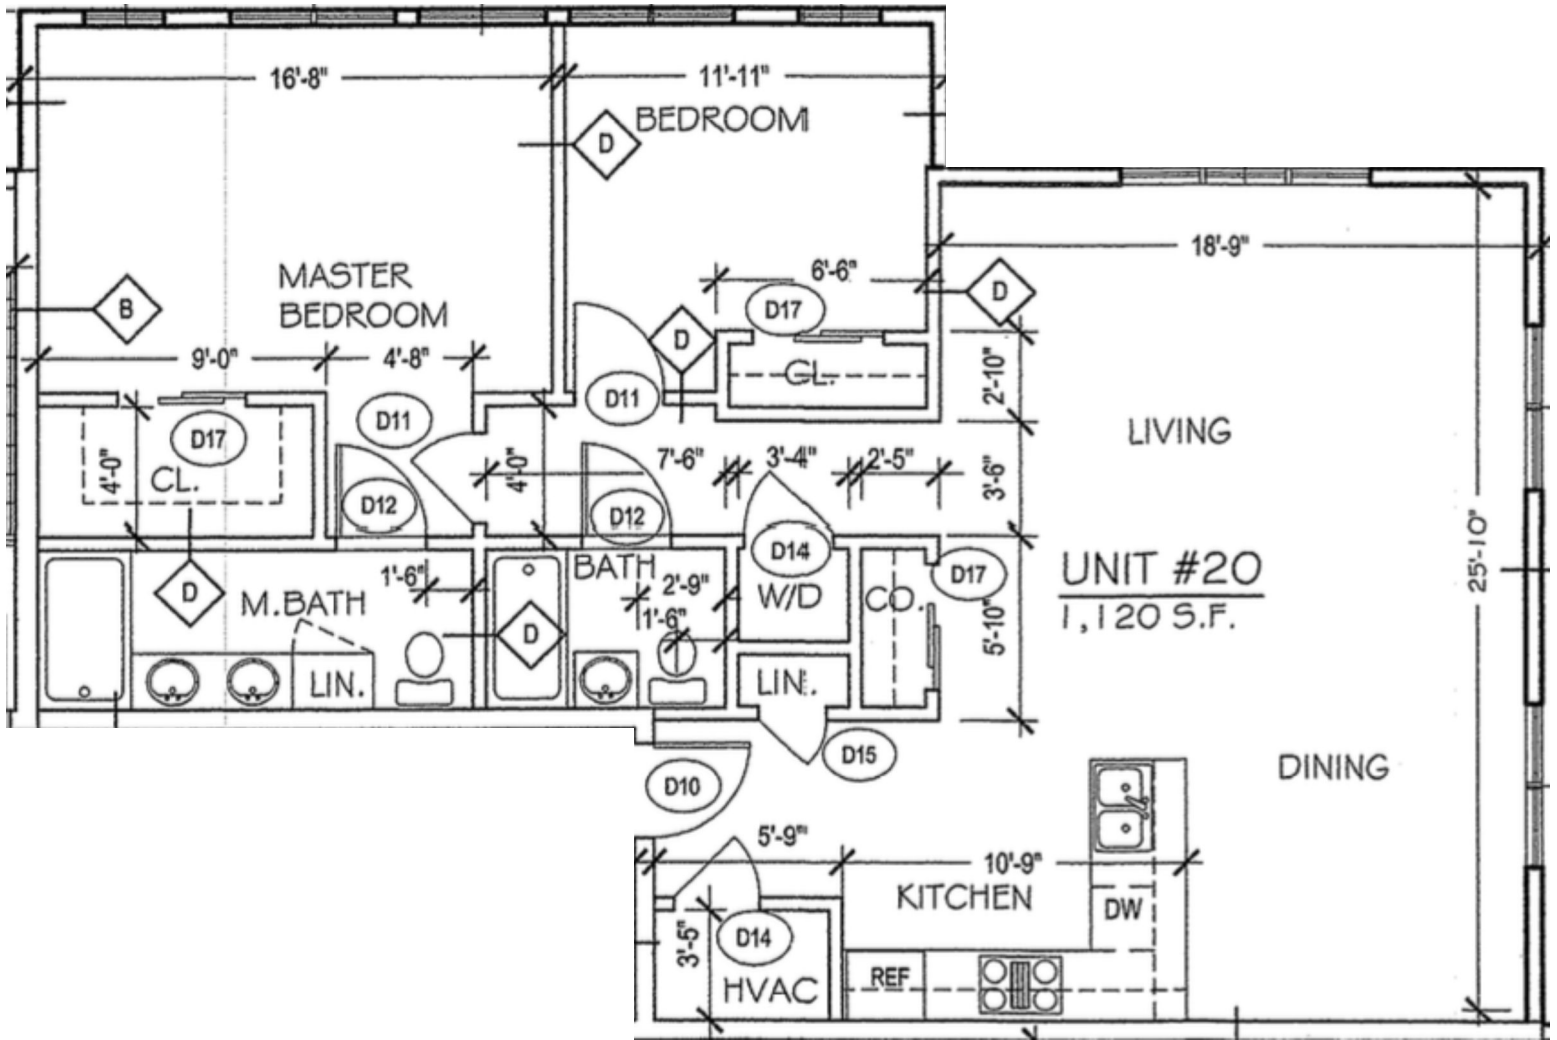

WASHINGTON GROVE

A P A R T M E N T S

UNIT 20

1,120 Sq.Ft.
2 BED/2 BATH