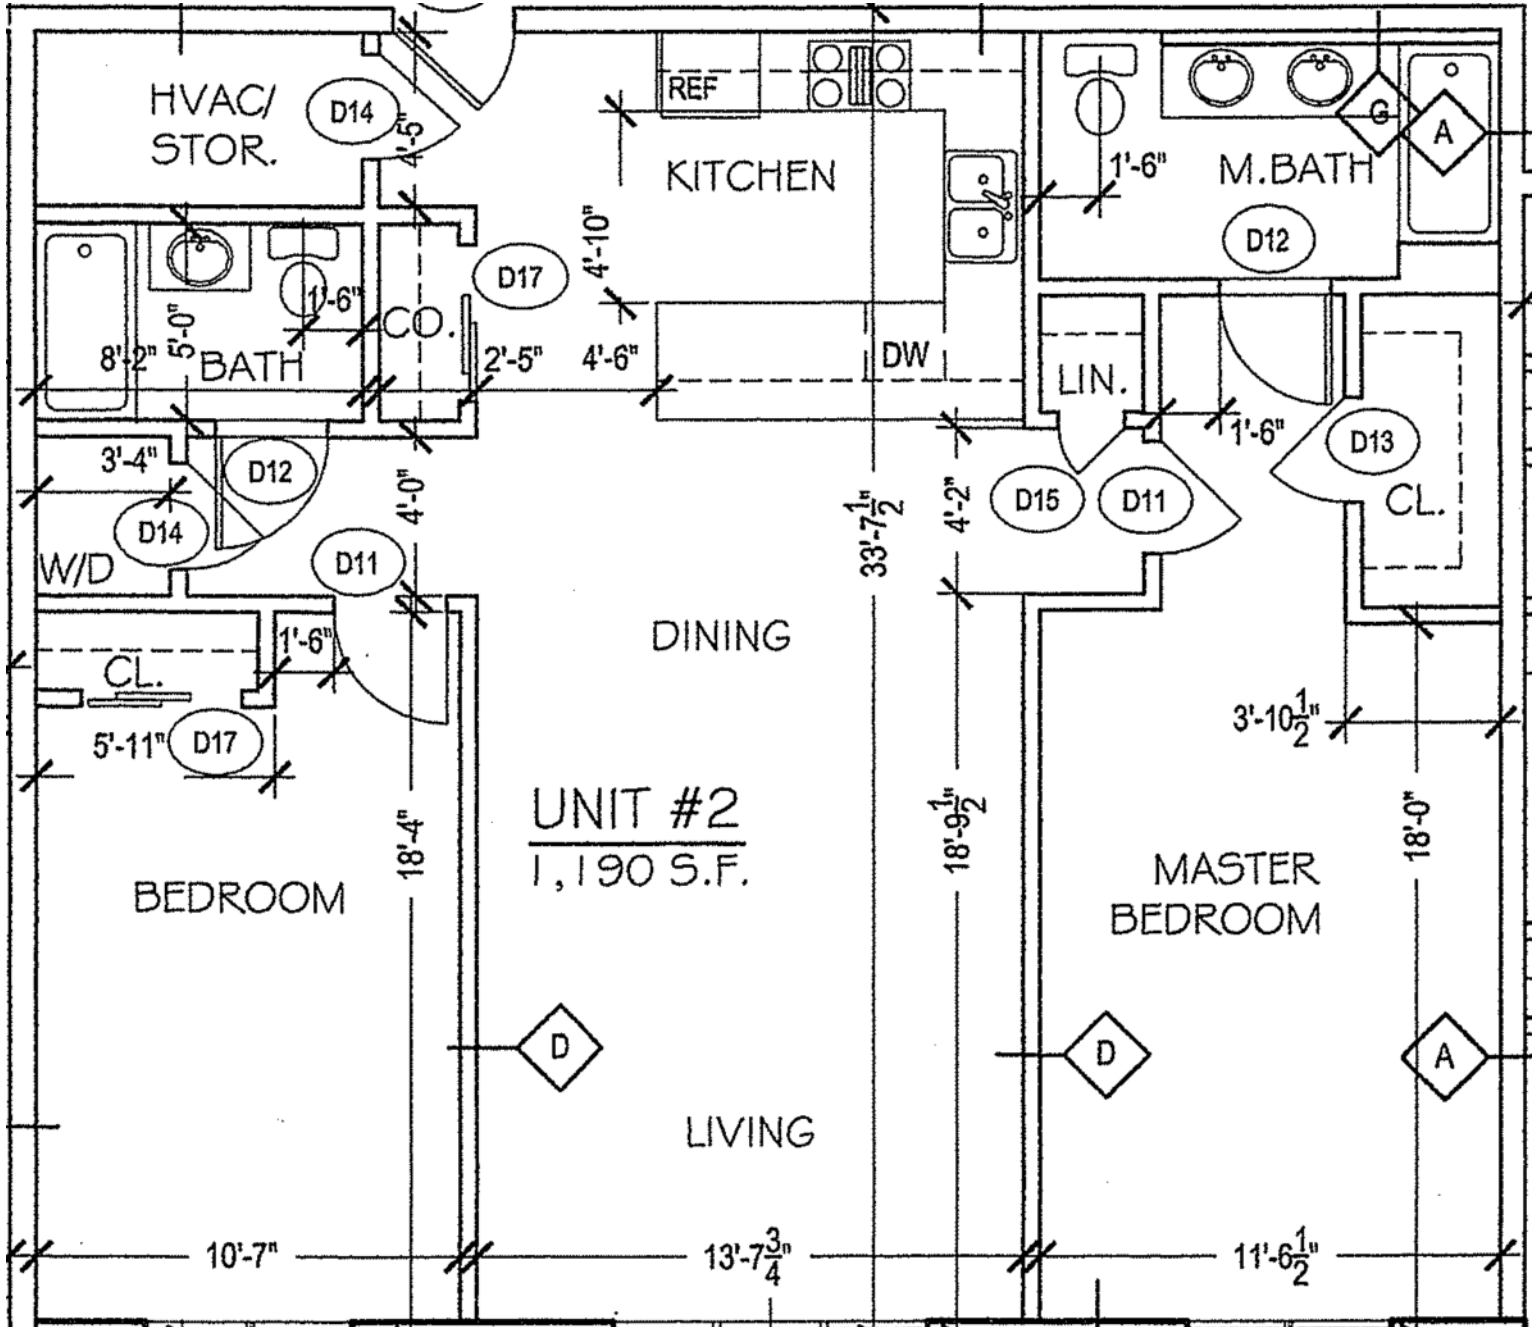

WASHINGTON GROVE

A P A R T M E N T S

UNIT 2

1,190 Sq.Ft.
2 BED/2 BATH