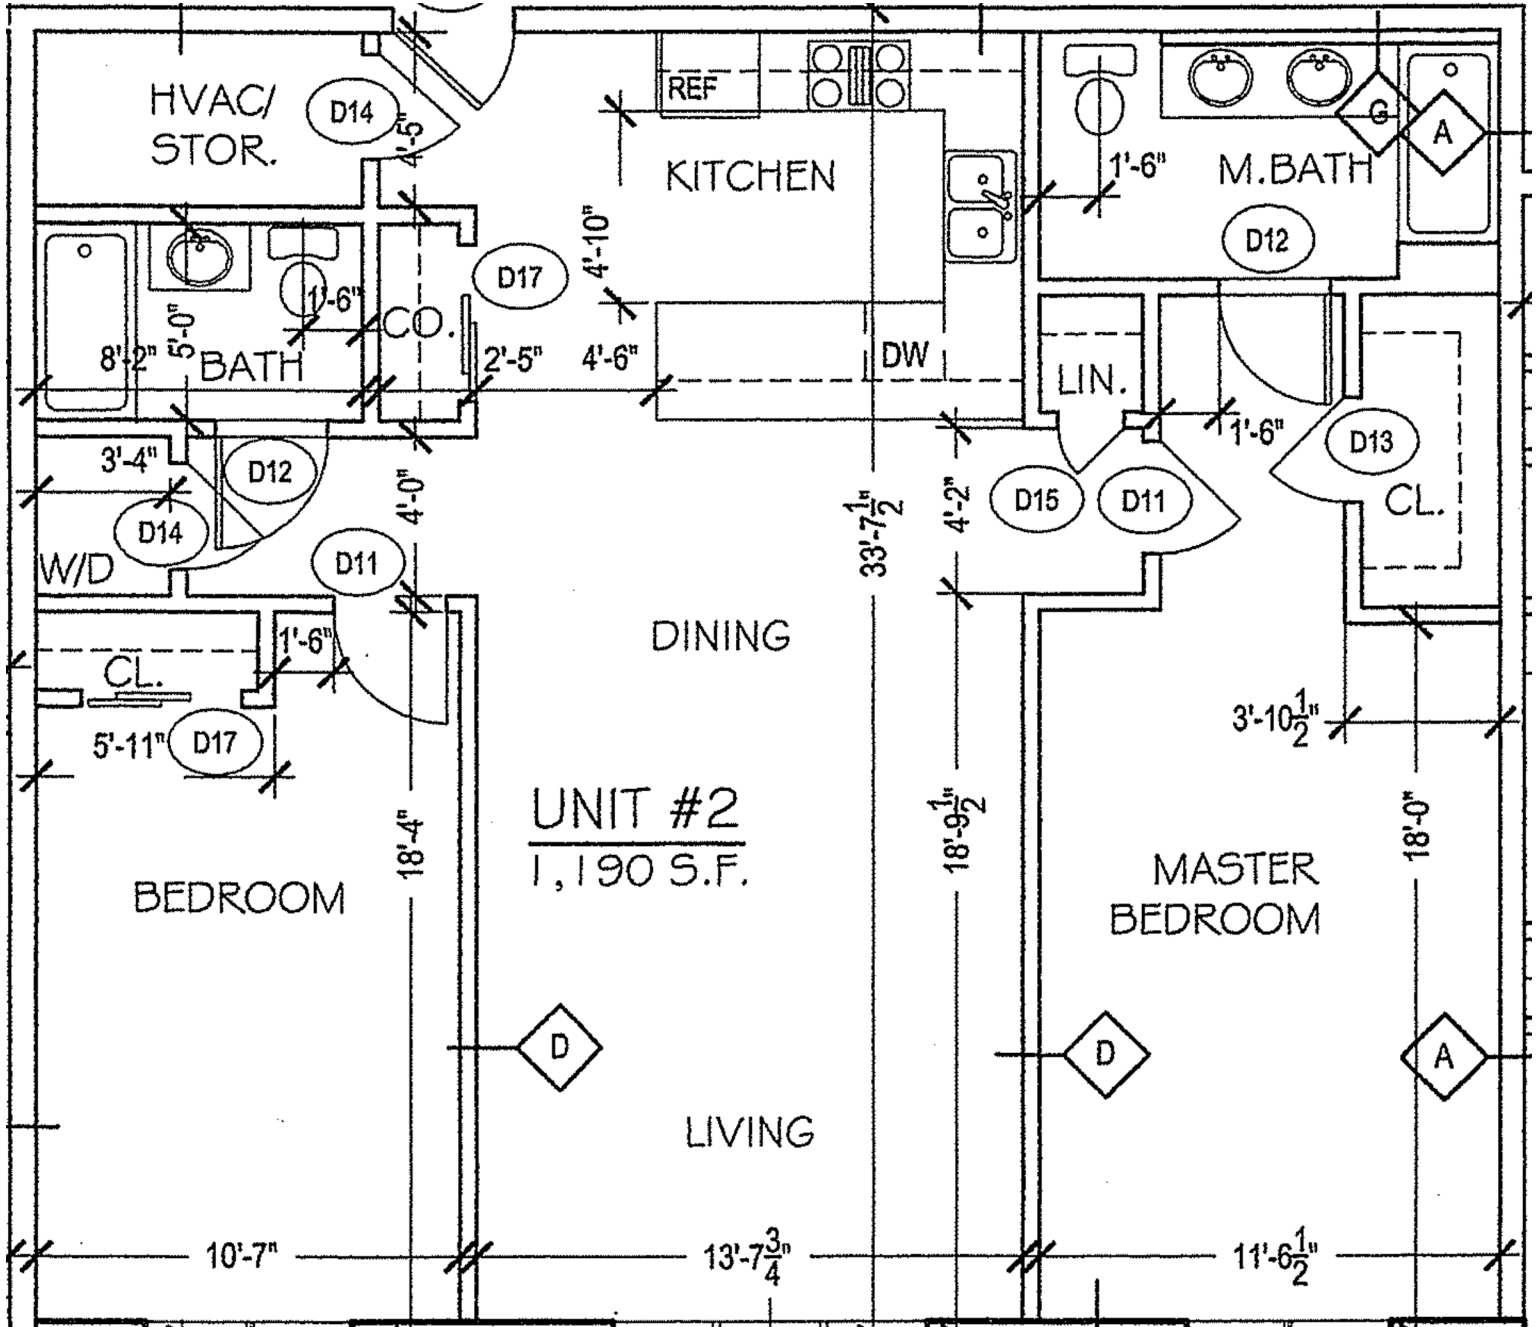

WASHINGTON GROVE

A P A R T M E N T S

UNIT 2

1,190 Sq.Ft.
2 BED/2 BATH