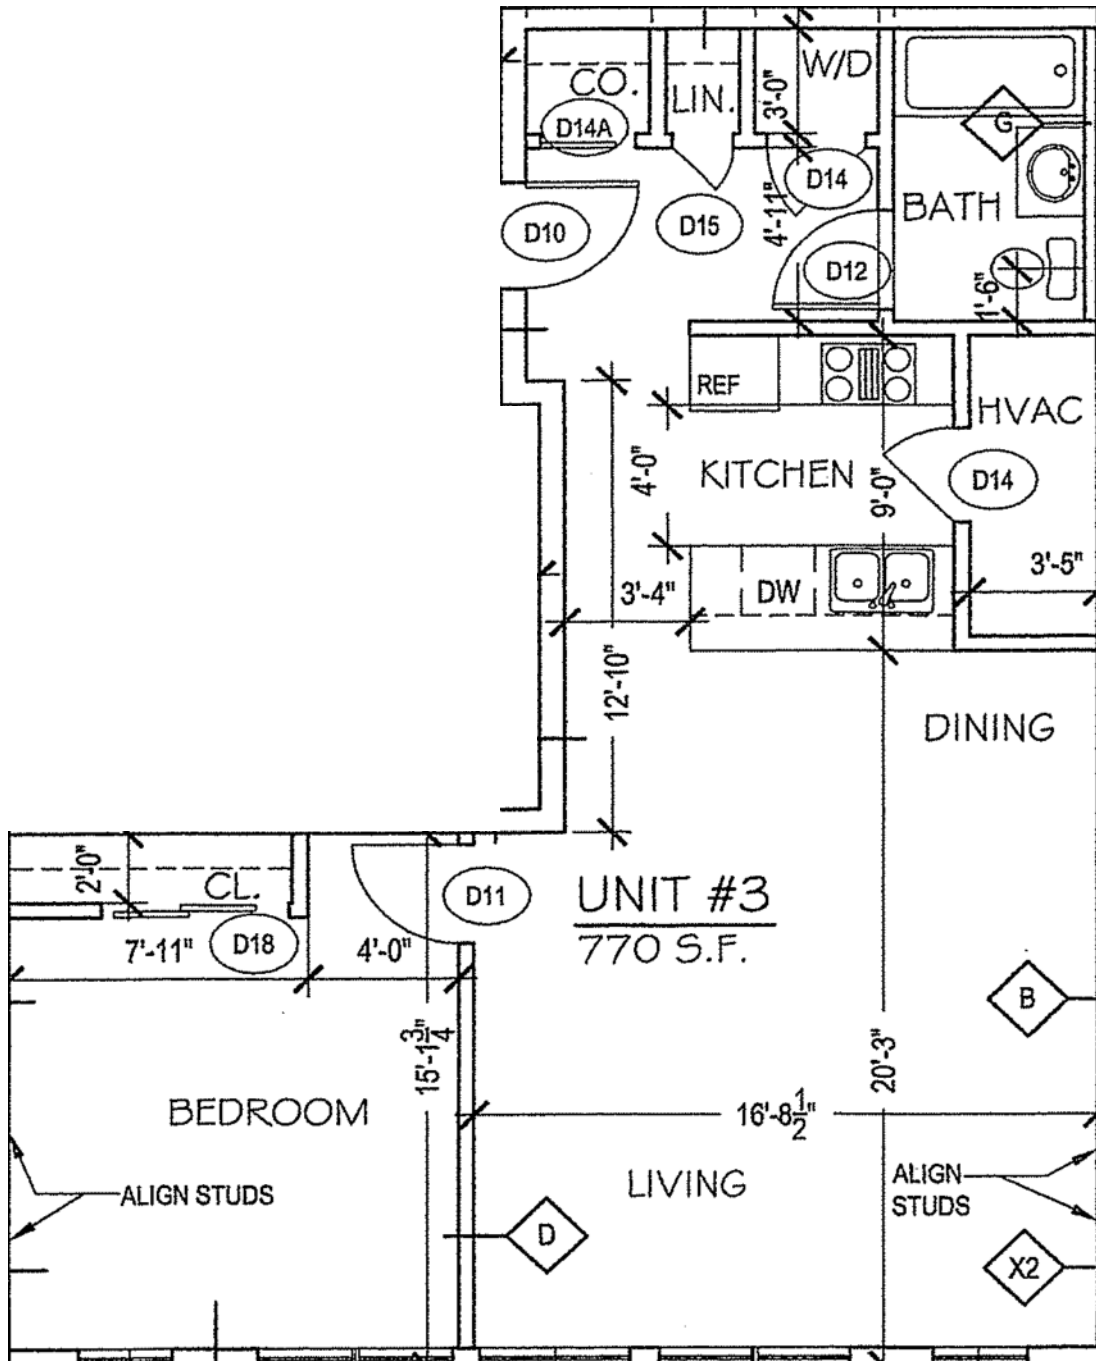

WASHINGTON GROVE

A P A R T M E N T S

UNIT 3

770 Sq.Ft.
1 BED/1 BATH