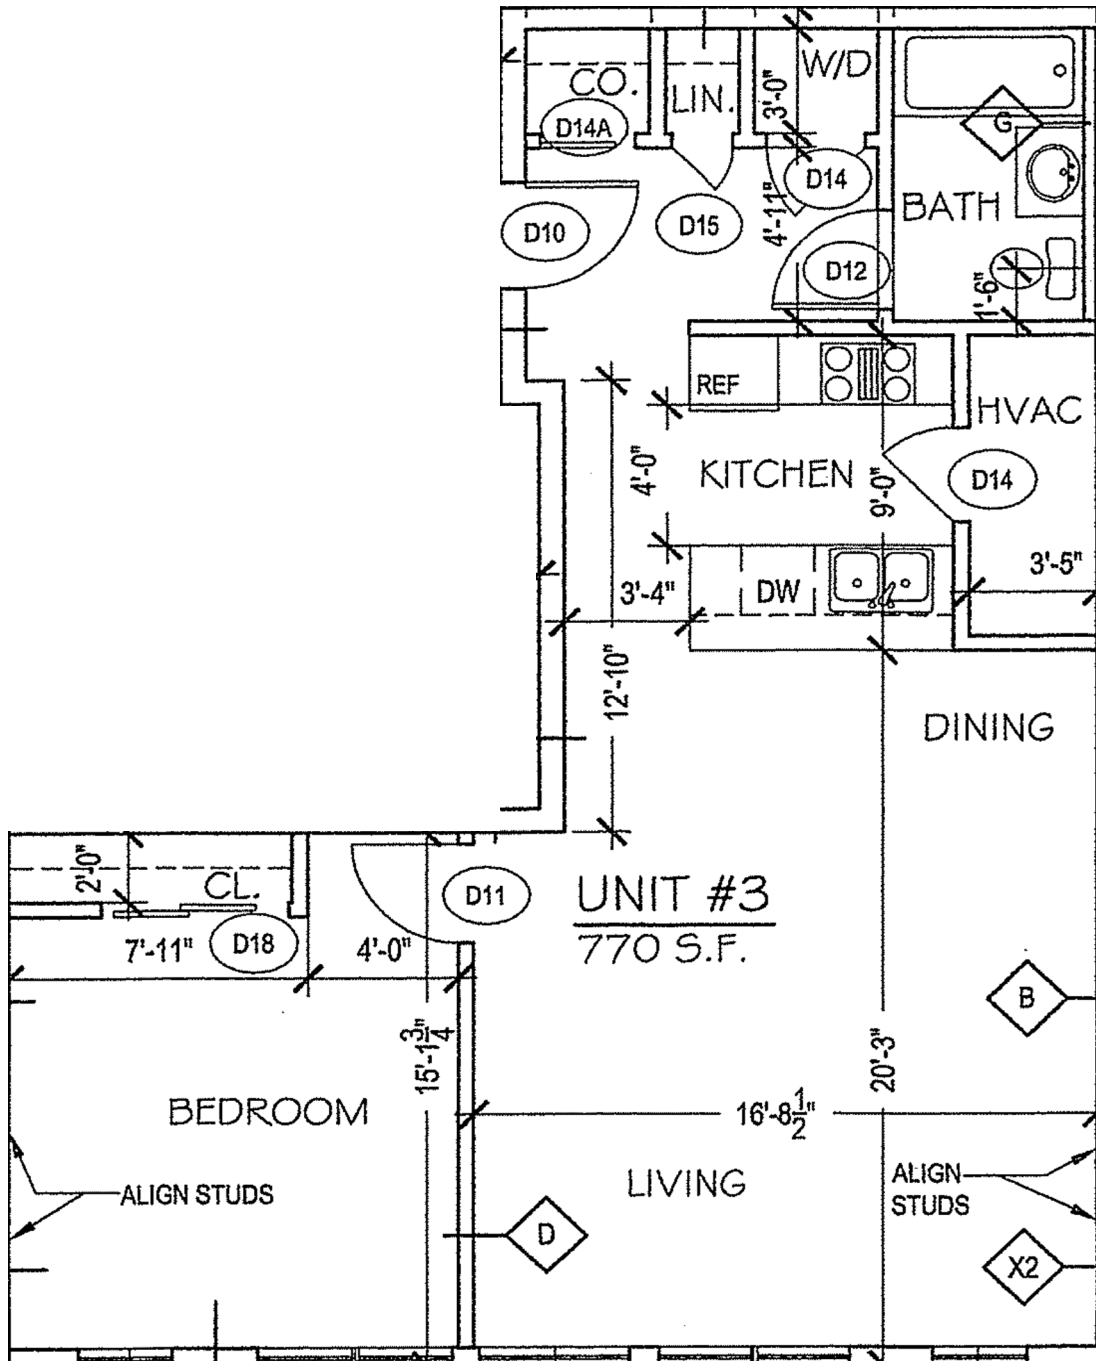

WASHINGTON GROVE

A P A R T M E N T S

UNIT 3

770 Sq.Ft.
1 BED/1 BATH