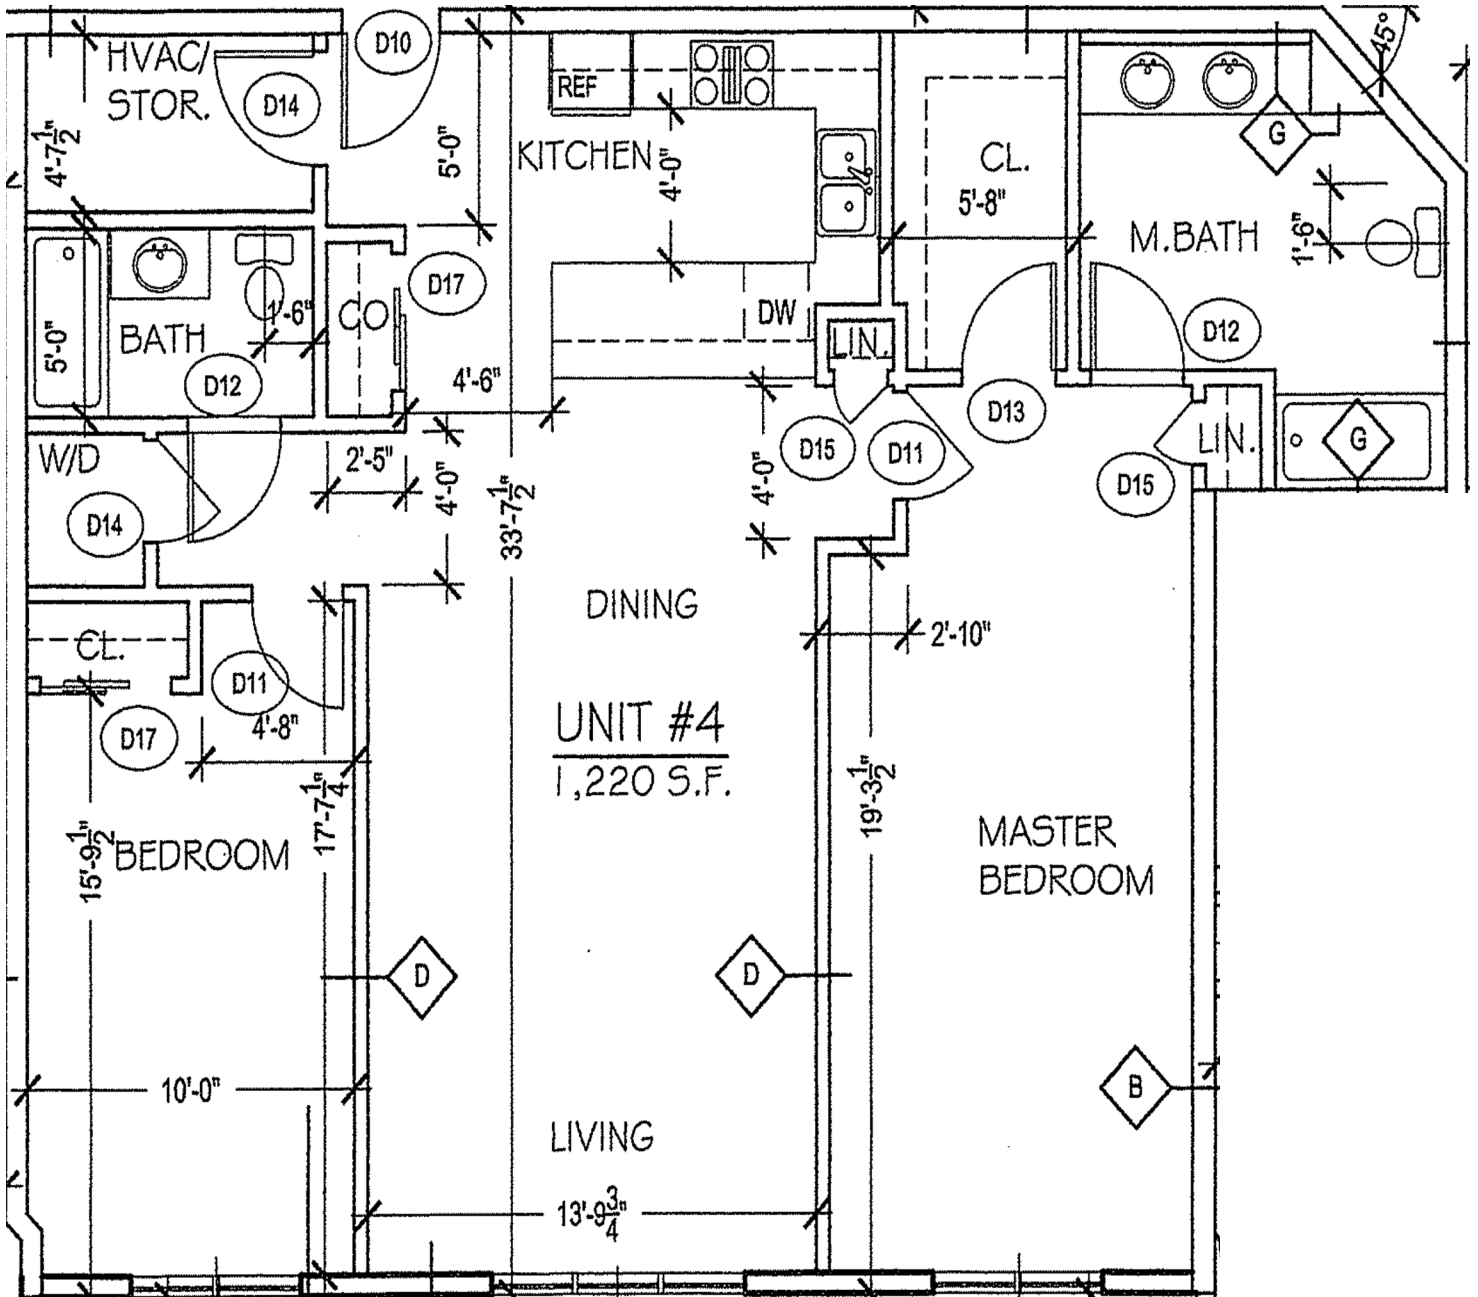

WASHINGTON GROVE

A P A R T M E N T S

UNIT 4

1,220 Sq.Ft.
2 BED/2 BATH