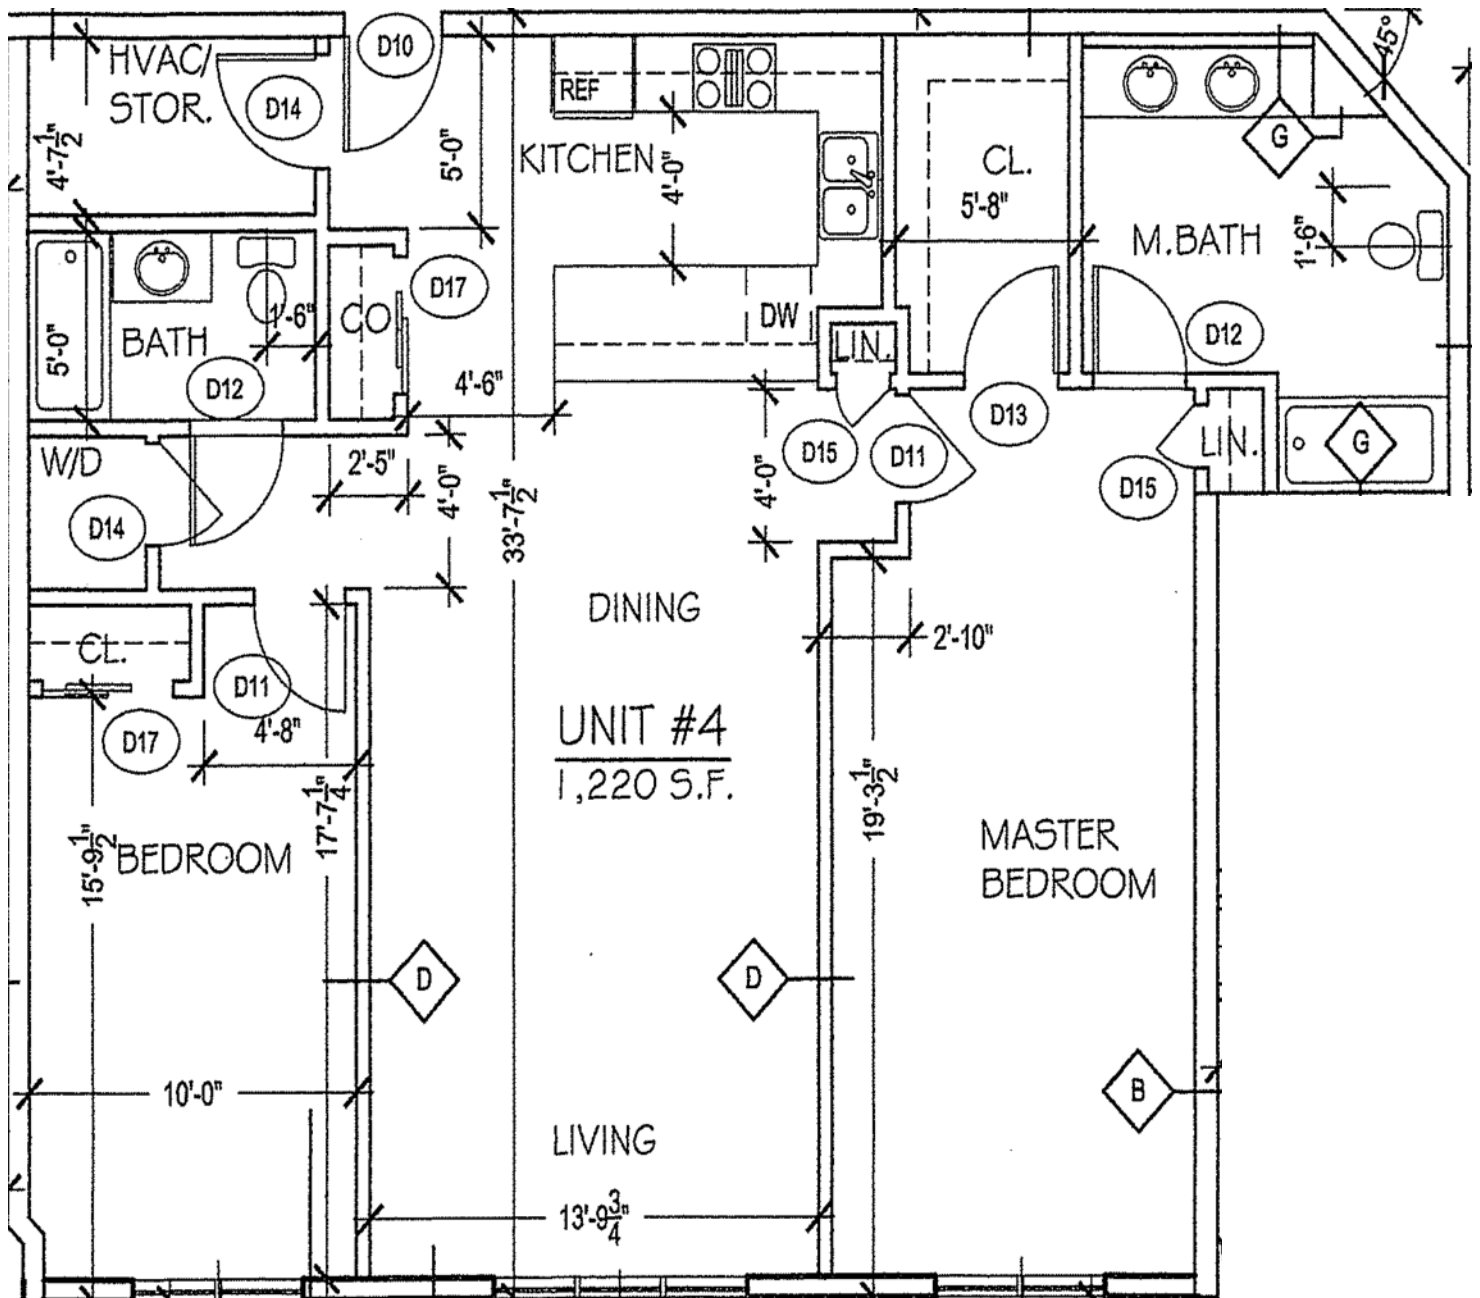

WASHINGTON GROVE

A P A R T M E N T S

UNIT 4

1,220 Sq.Ft.
2 BED/2 BATH