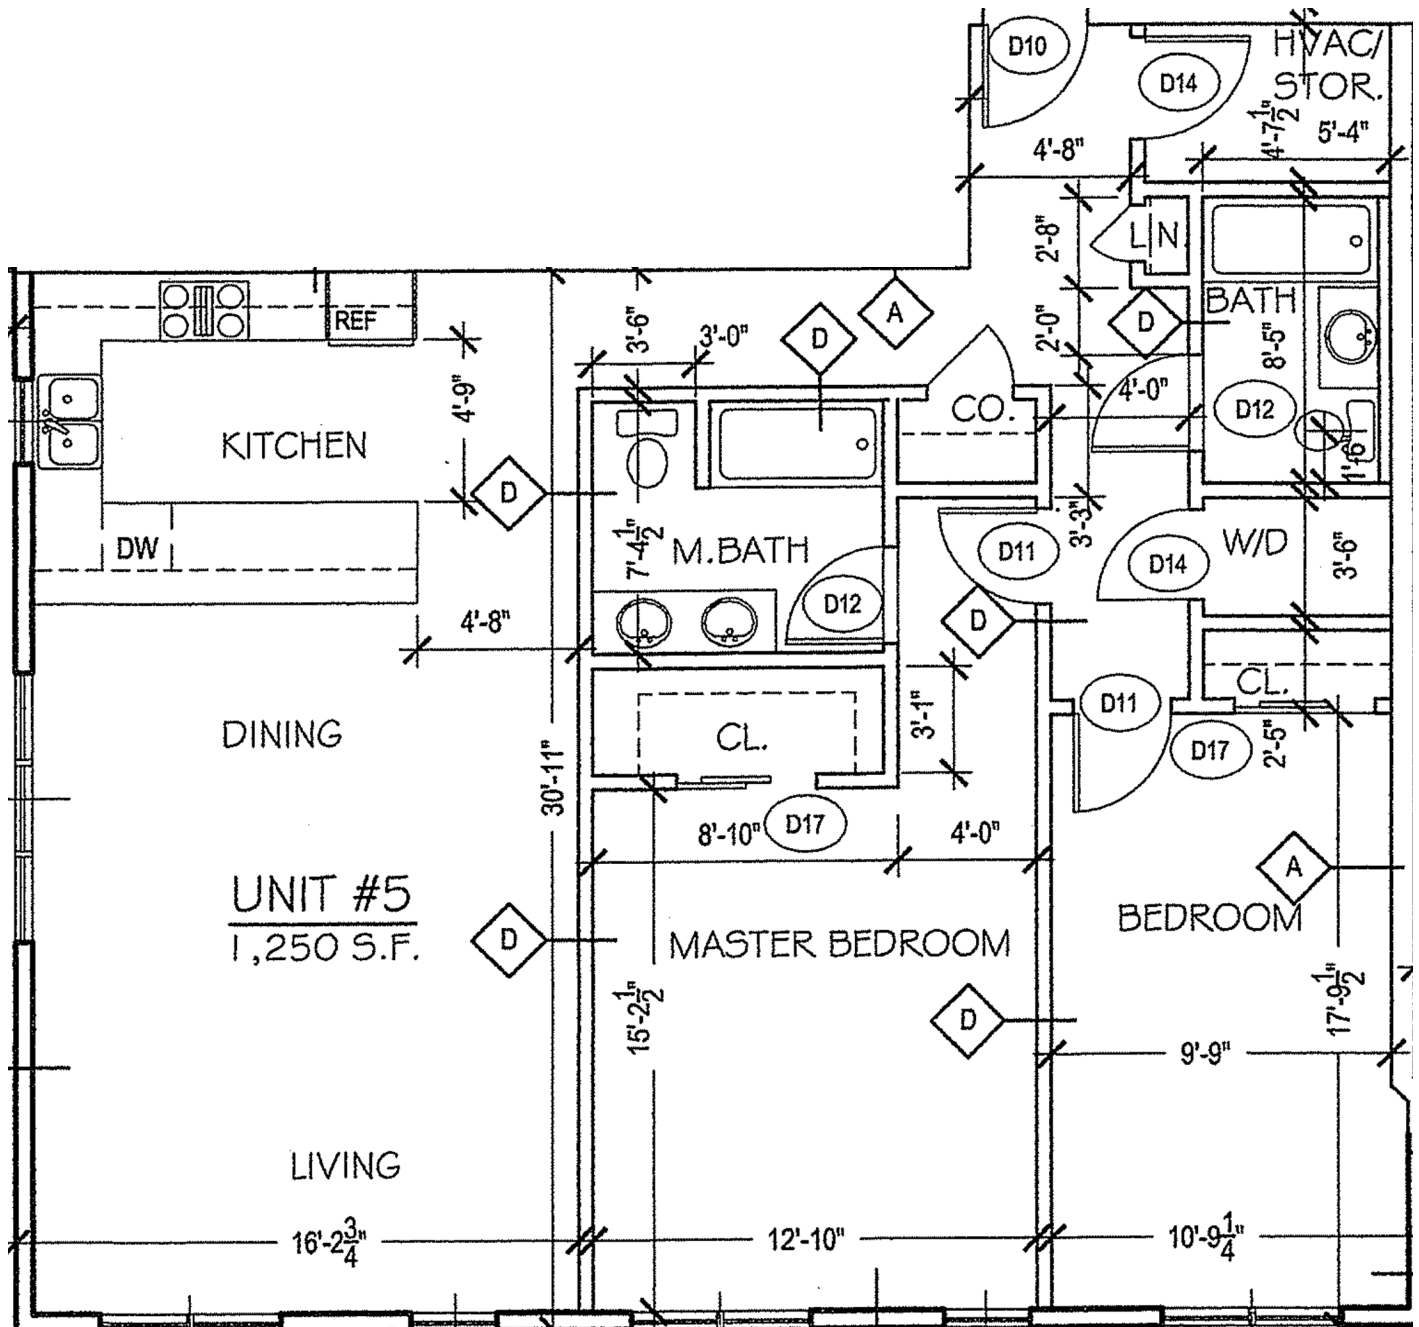

WASHINGTON GROVE

A P A R T M E N T S

UNIT #5
1,250 S.F.

UNIT 5

1,250 Sq.Ft.
2 BED/2 BATH