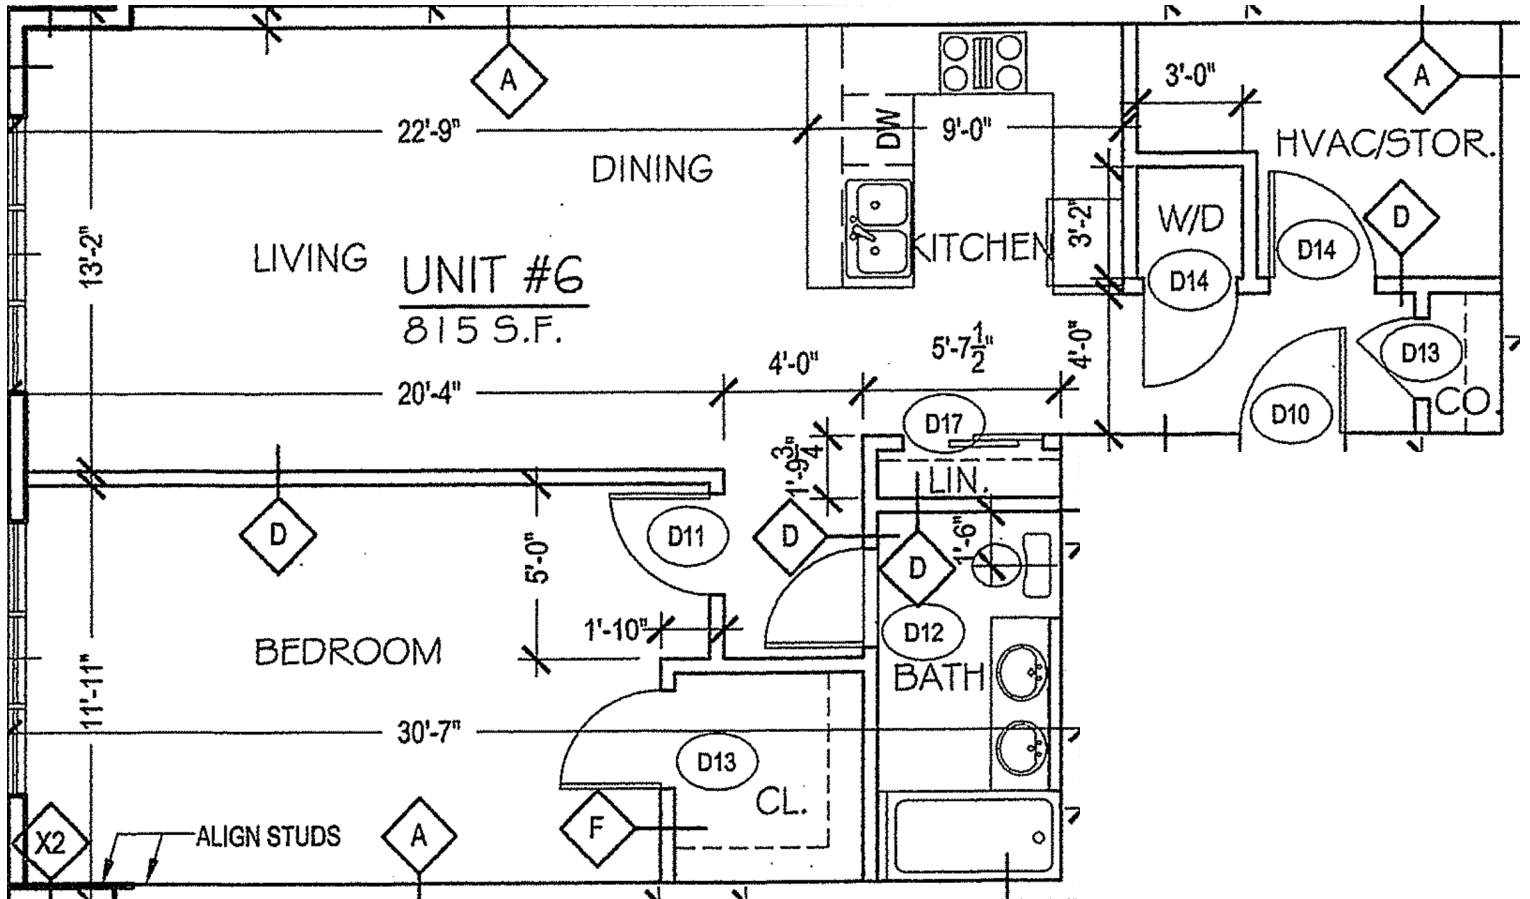

WASHINGTON GROVE

A P A R T M E N T S

UNIT 6

815 Sq.Ft.
1 BED/1 BATH