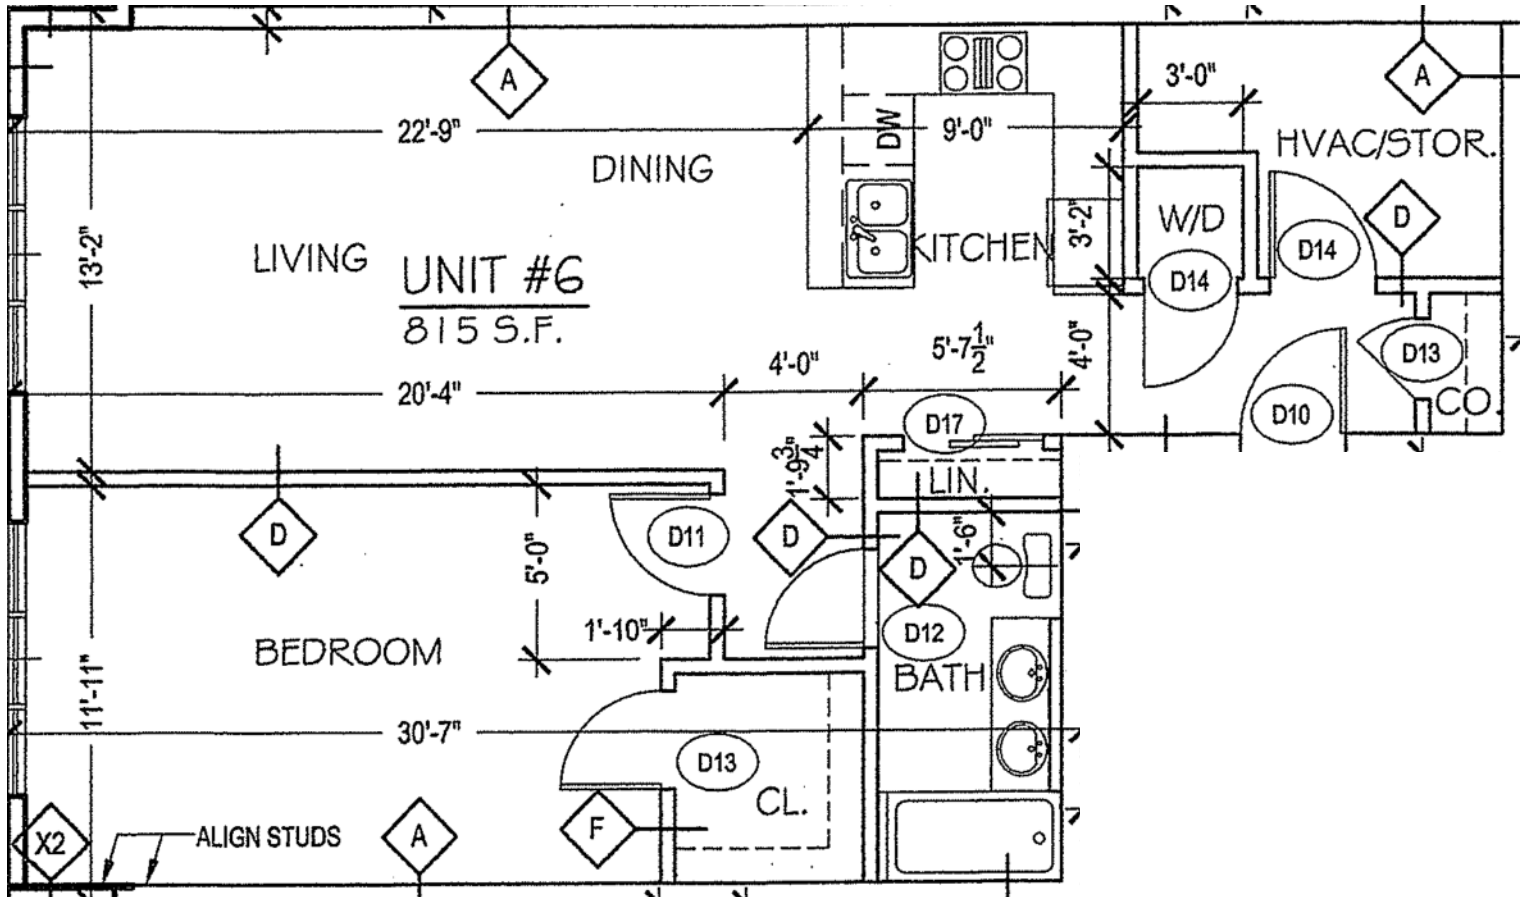

WASHINGTON GROVE

A P A R T M E N T S

UNIT 6

815 Sq.Ft.
1 BED/1 BATH