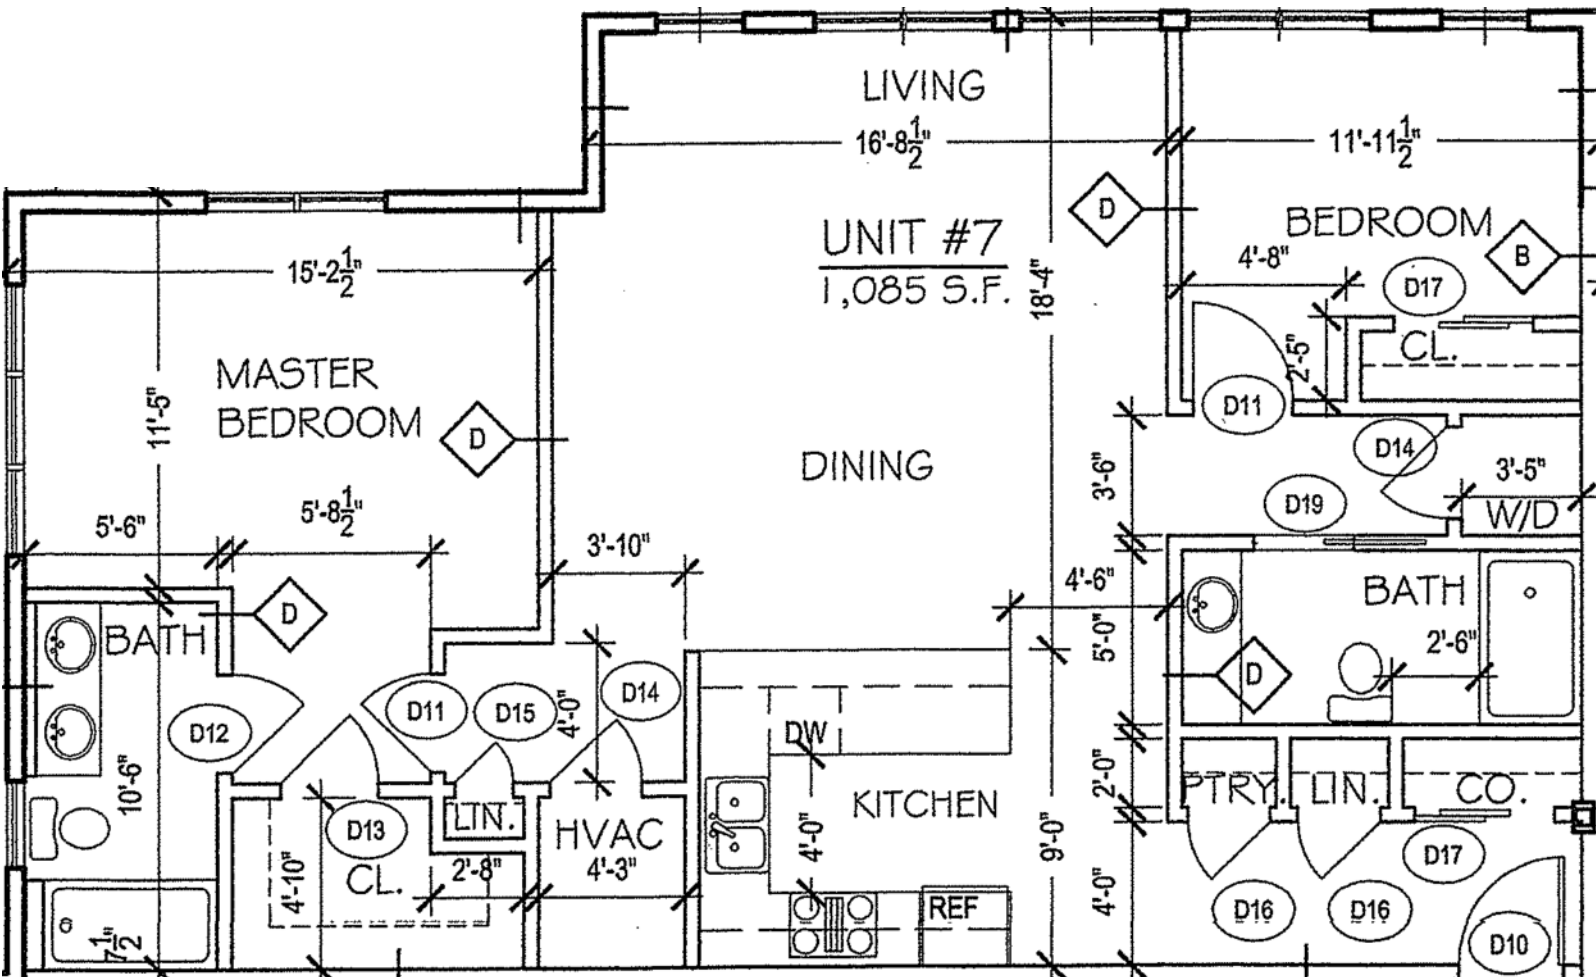

WASHINGTON GROVE

A P A R T M E N T S

UNIT 7

1,085 Sq.Ft.
2 BED/2 BATH