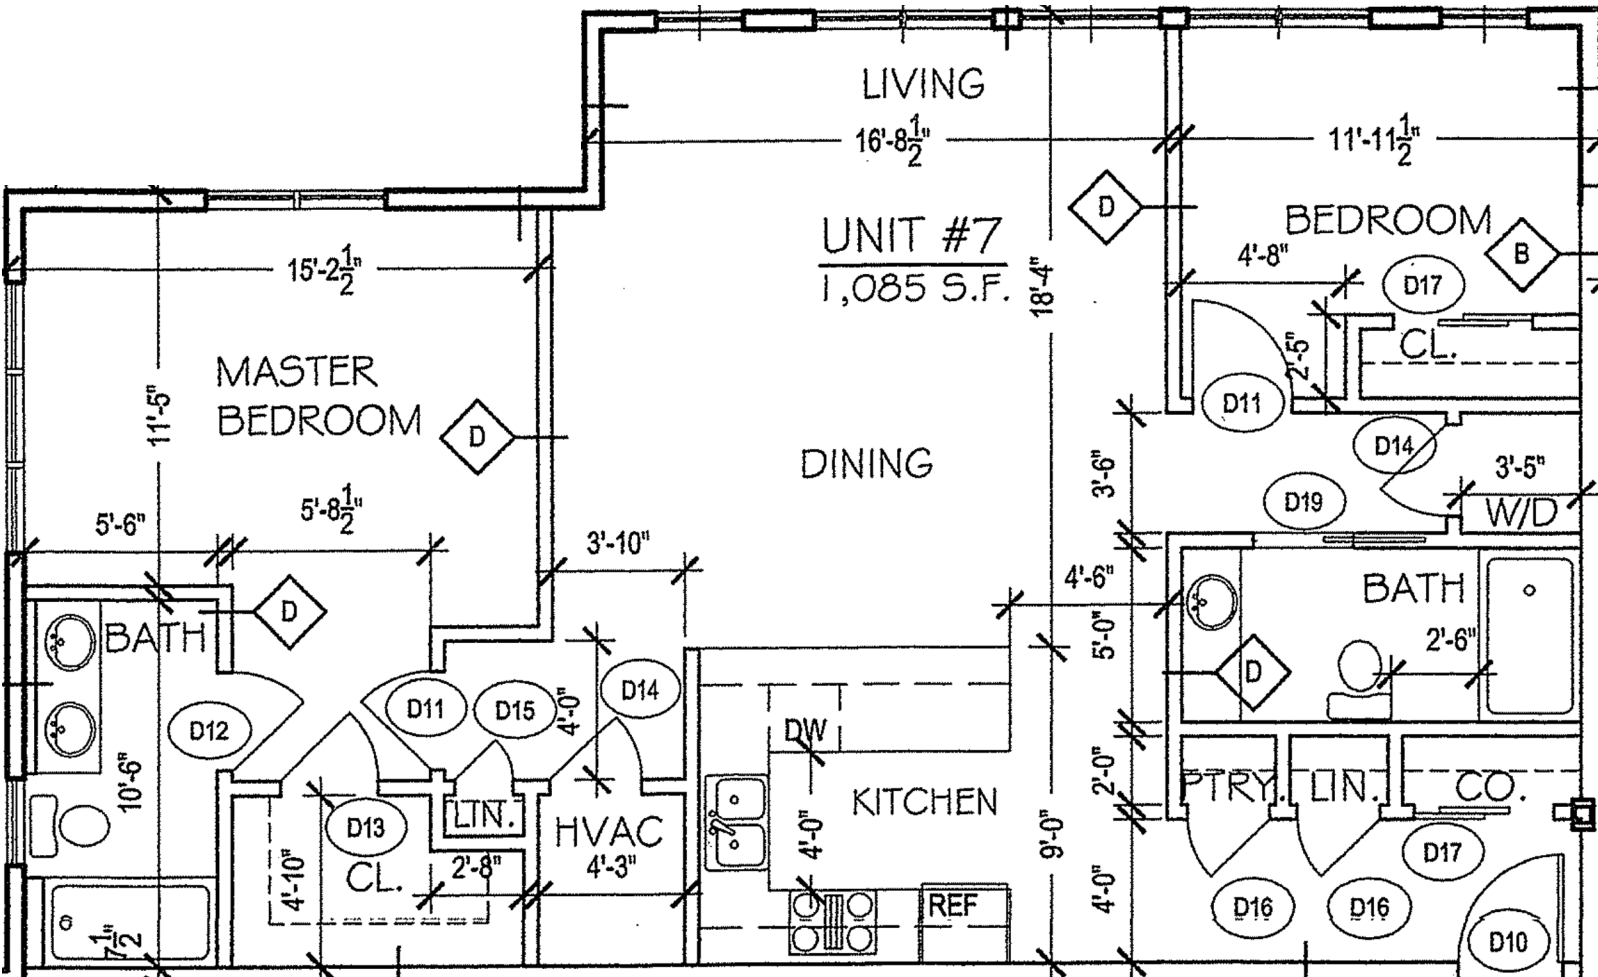

WASHINGTON GROVE

A P A R T M E N T S

UNIT 7

1,085 Sq.Ft.
2 BED/2 BATH