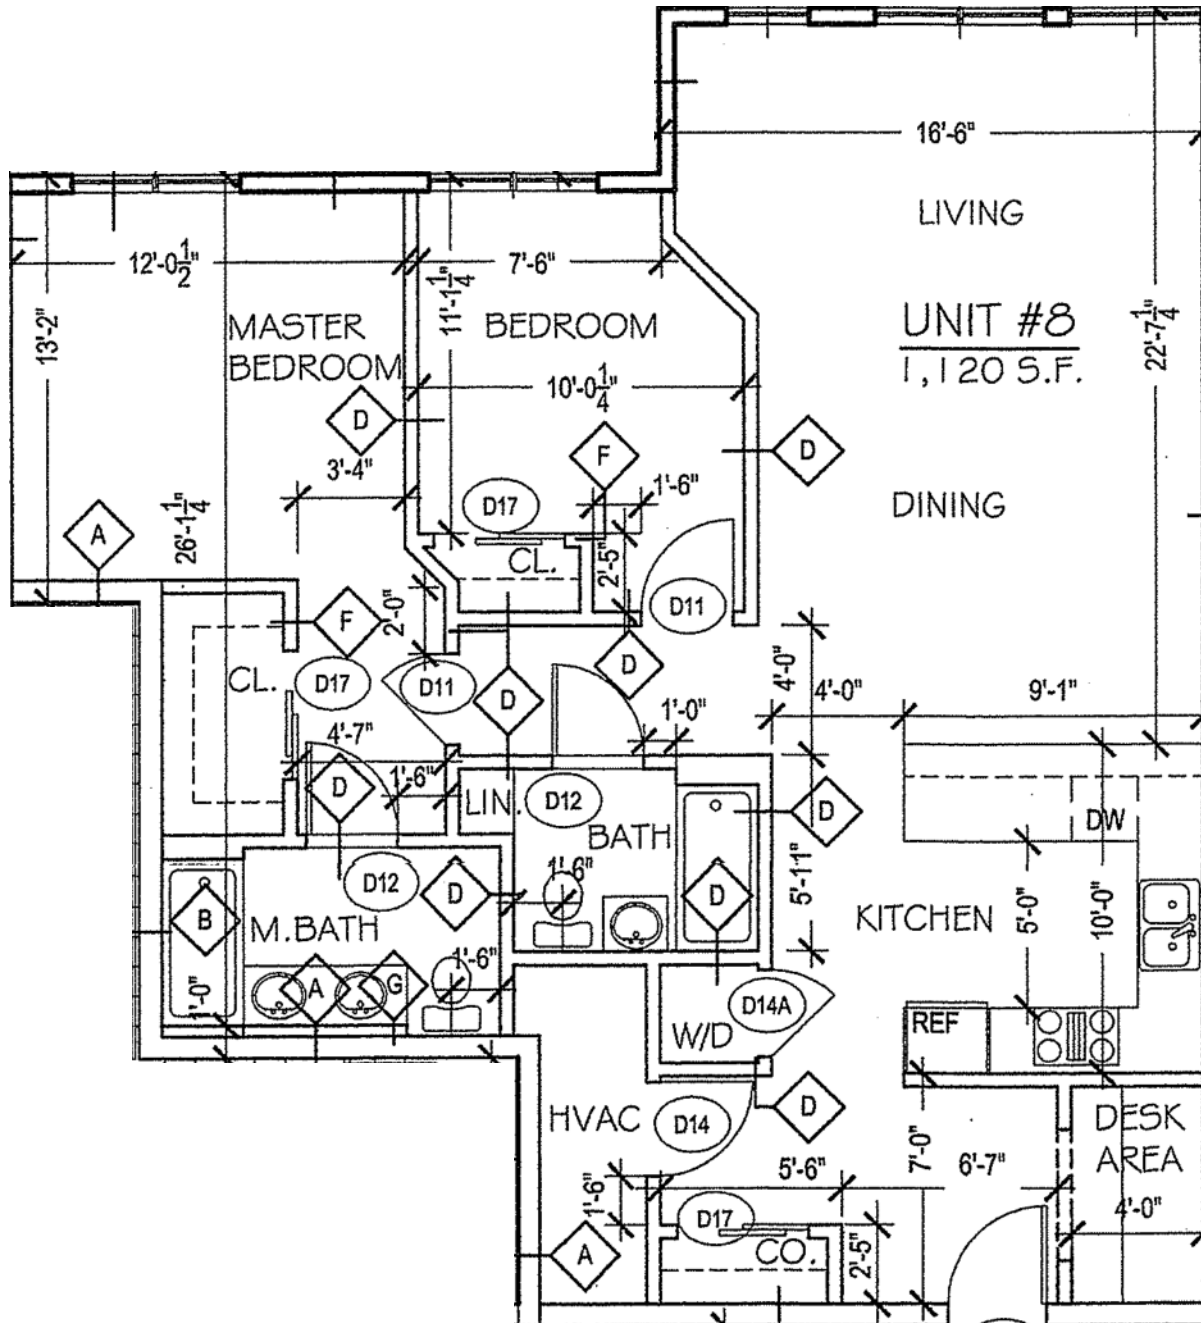

WASHINGTON GROVE

A P A R T M E N T S

UNIT 8

1,120 Sq.Ft.
2 BED/2 BATH