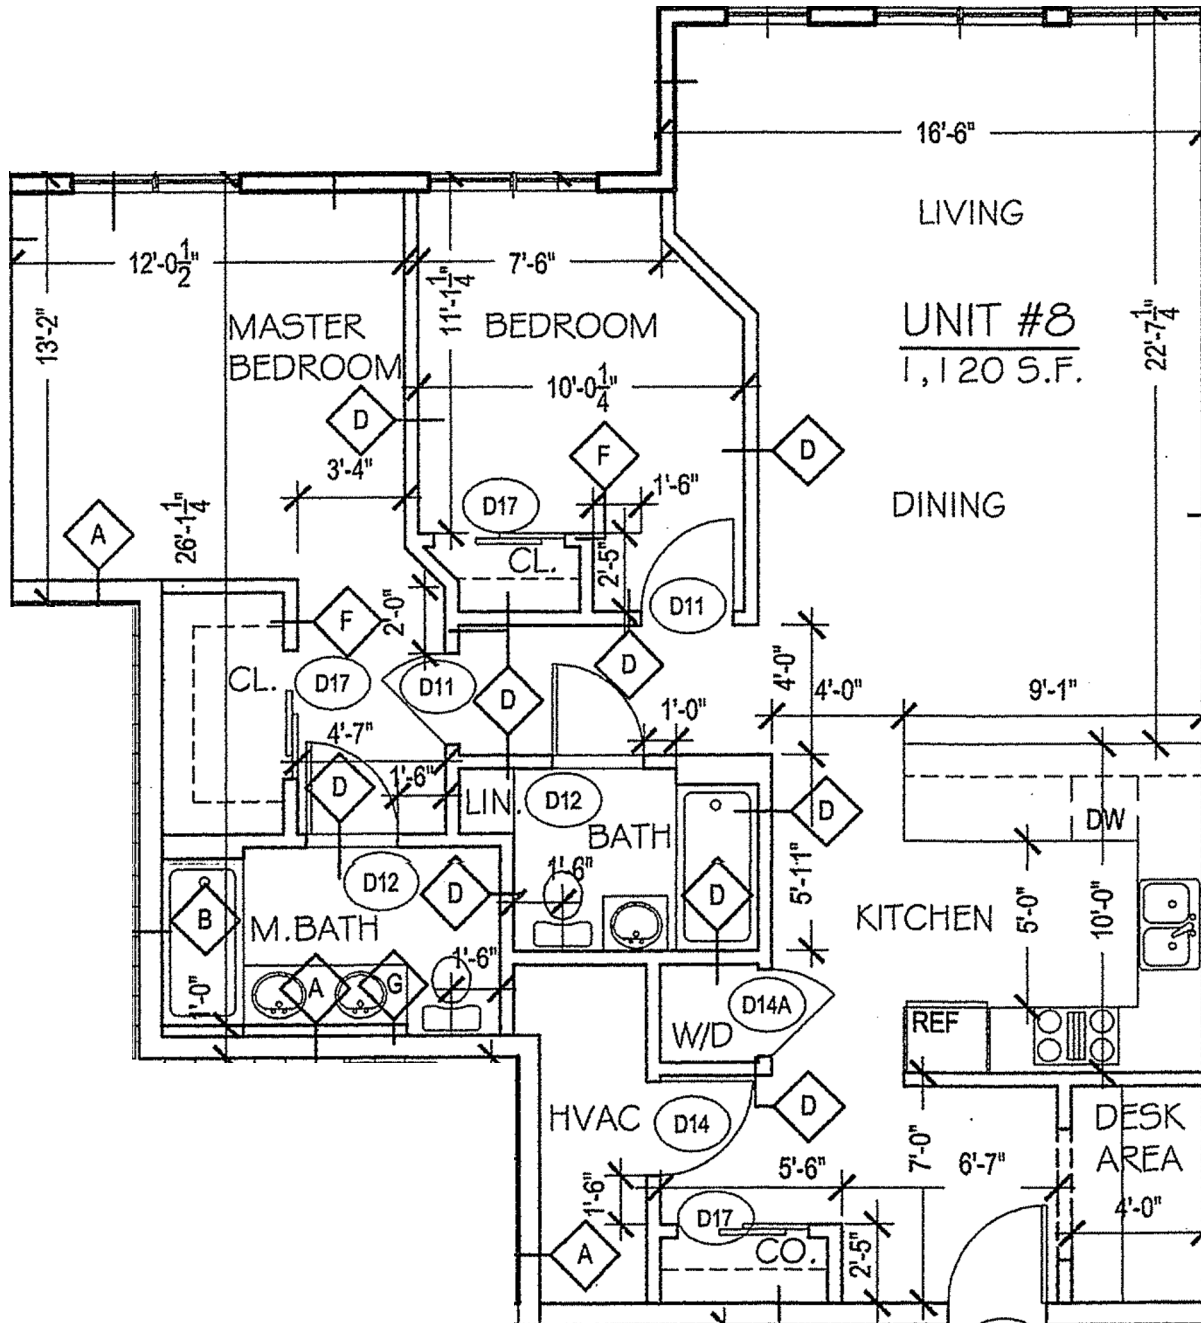

WASHINGTON GROVE

A P A R T M E N T S

UNIT 8

1,120 Sq.Ft.
2 BED/2 BATH