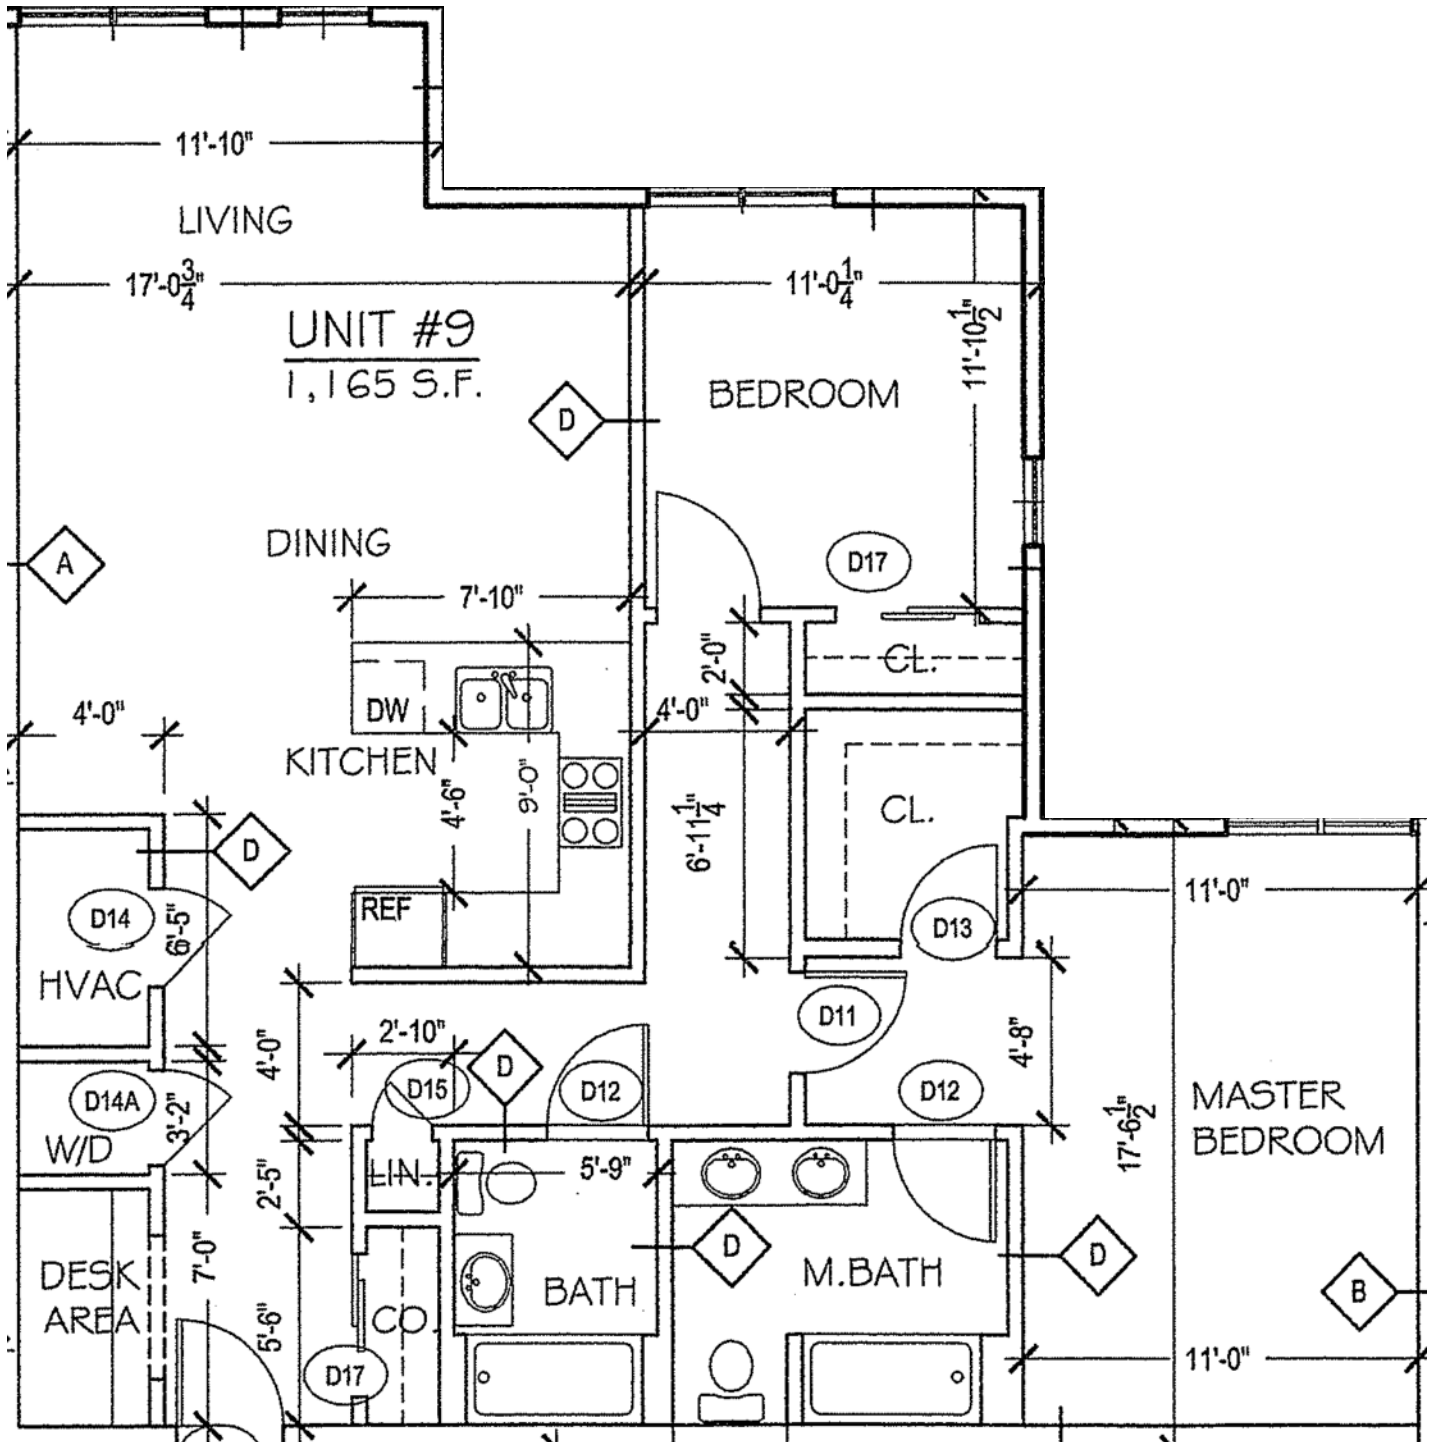

WASHINGTON GROVE

A P A R T M E N T S

UNIT 9

1,165 Sq.Ft.
2 BED/2 BATH