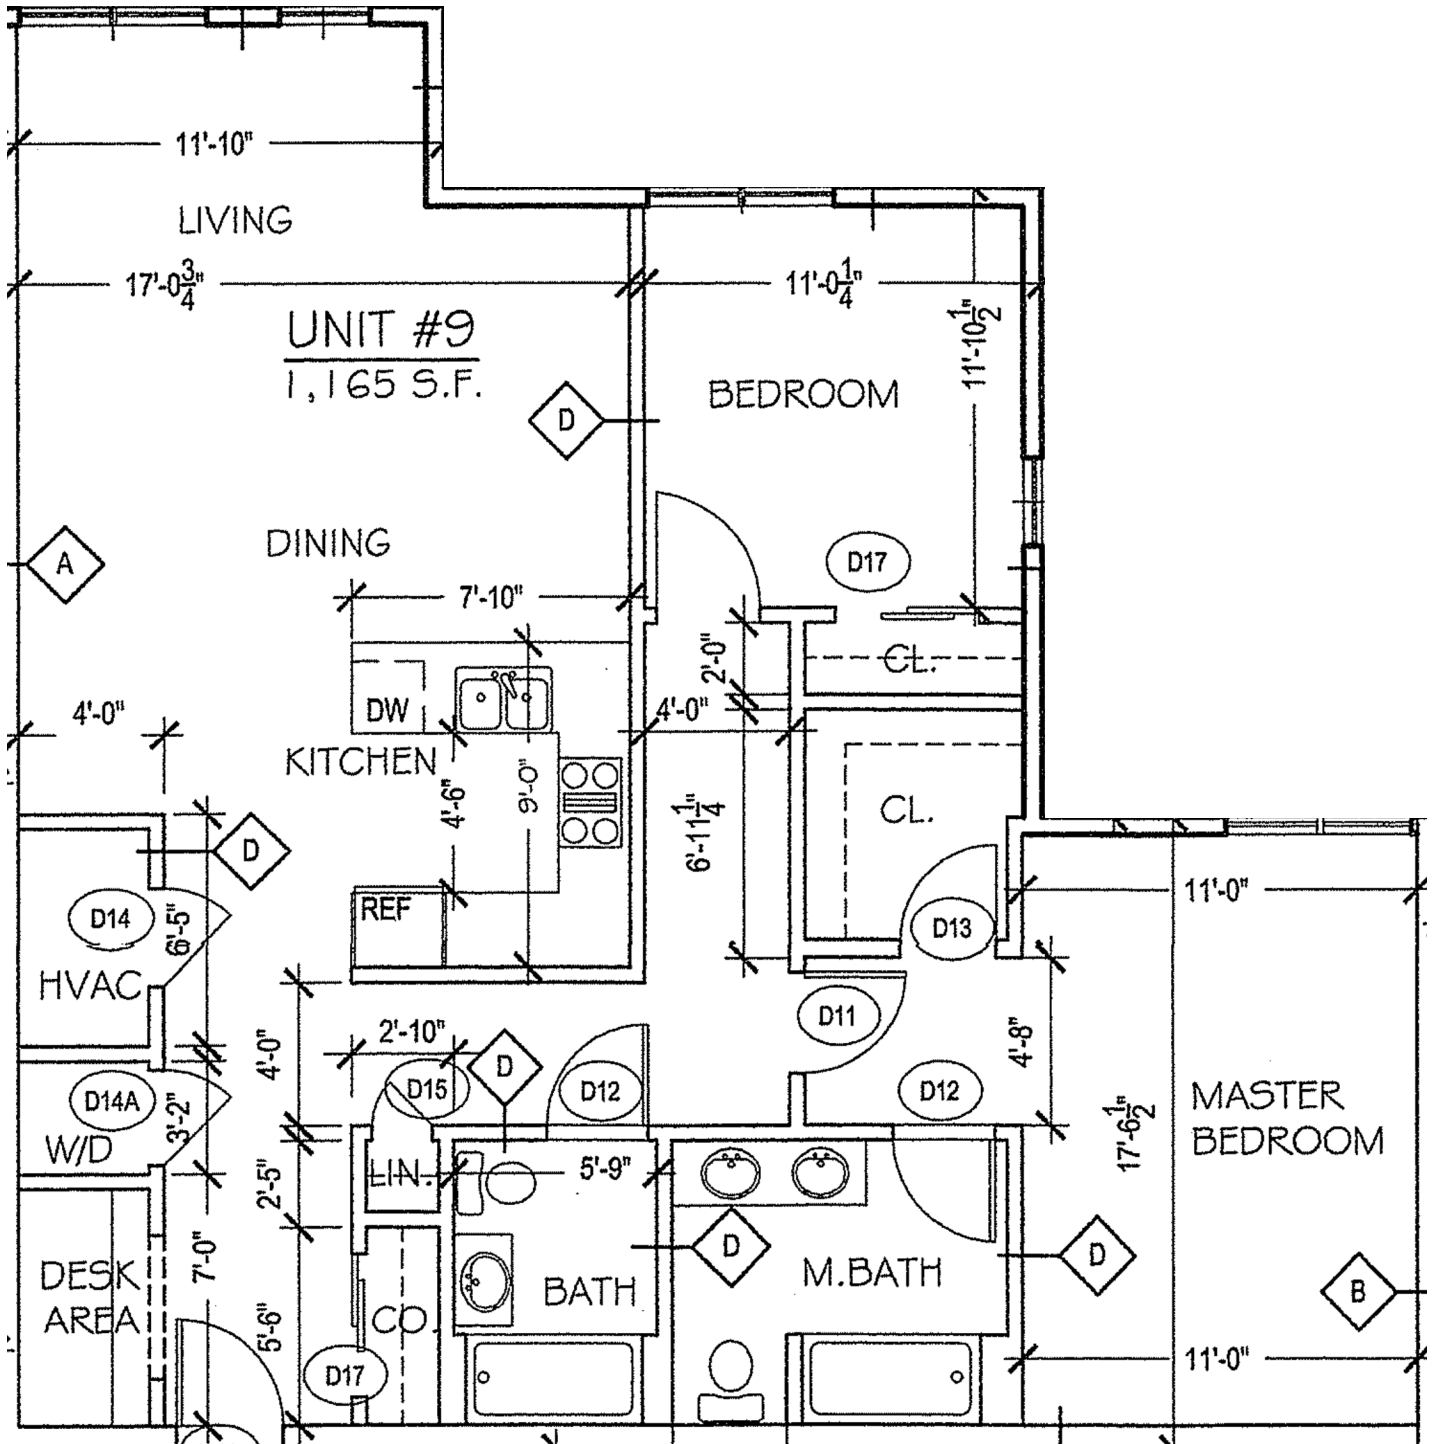

# WASHINGTON GROVE

### UNIT 9

1,165 Sq.Ft.  
2 BED/2 BATH