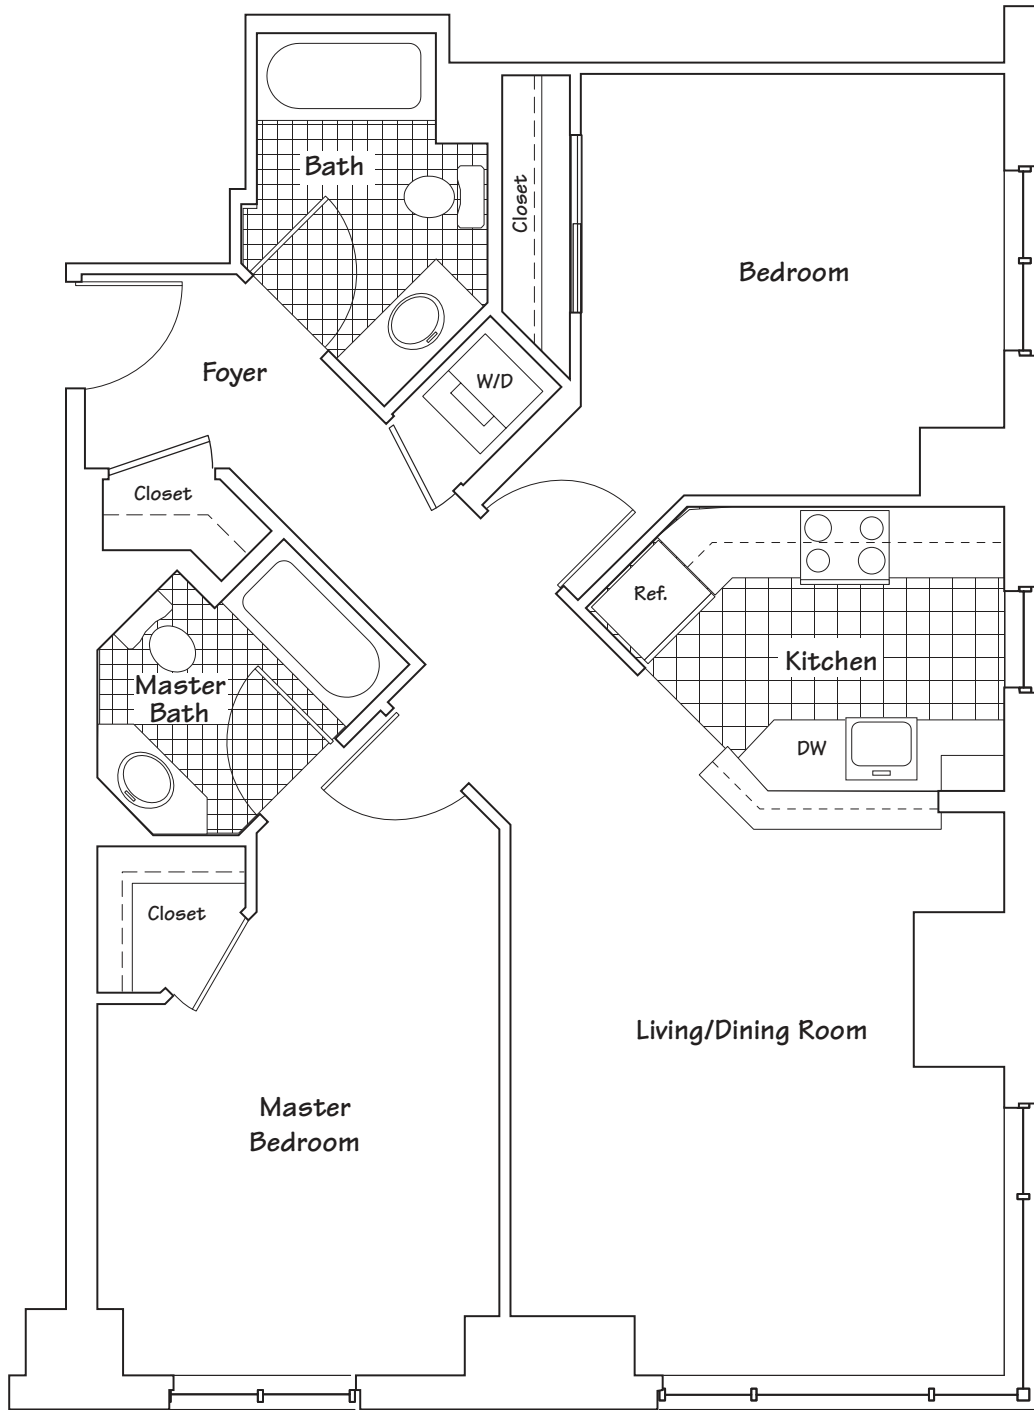

Dante

2 BR | 2 BA

960 SF

monthly rent _____

Park Lane Seaport Apartments

Live by the Water's Edge

ONE PARK LANE | BOSTON, MASSACHUSETTS 02210

TEL: 617.542.3200 EMAIL: Parklane@RiverstoneRes.com
www.ParkLaneSeaport.com