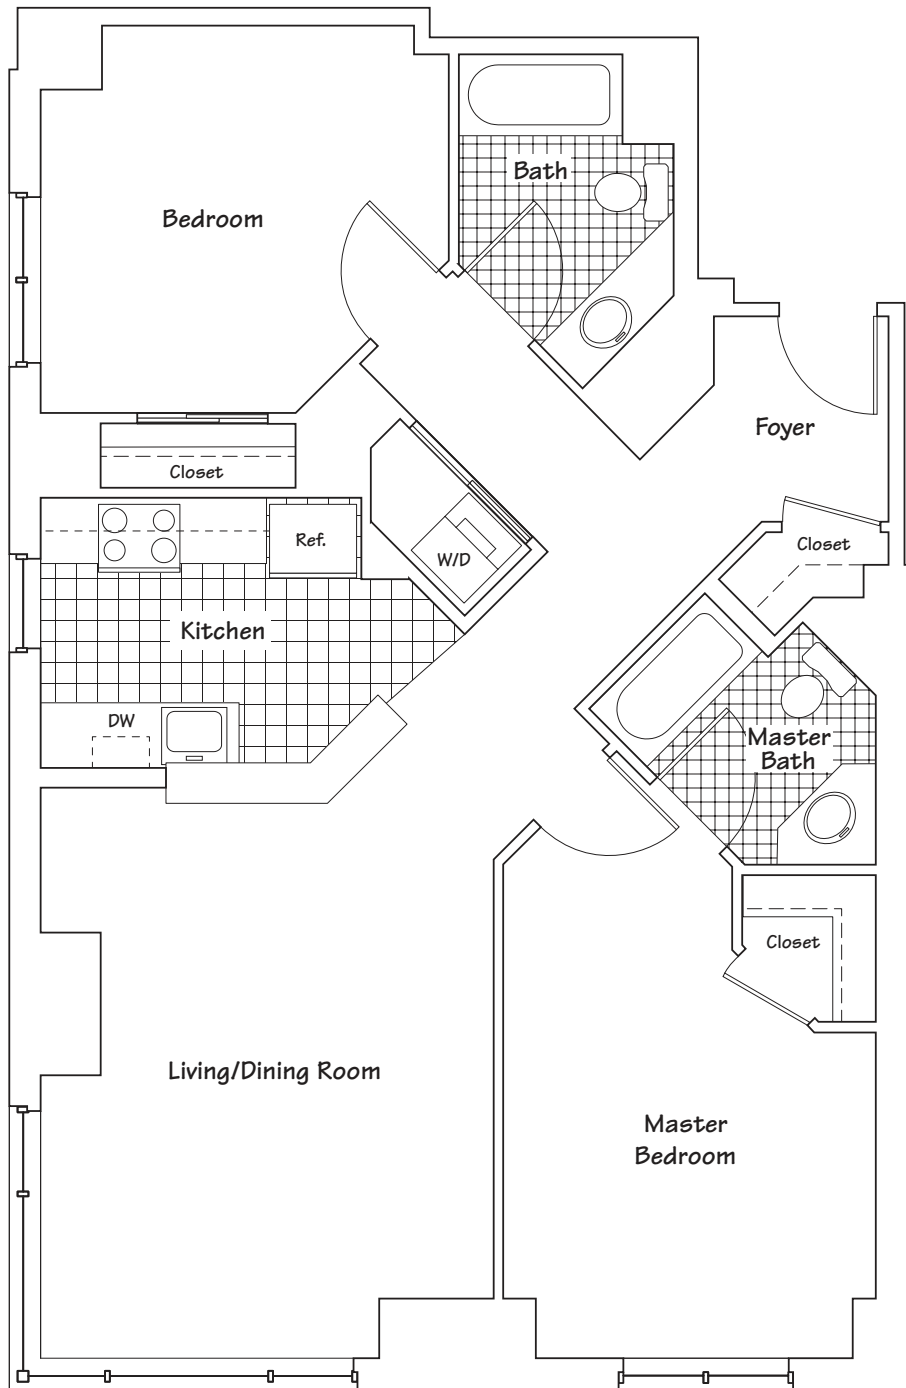

Da Vinci

2 BR | 2 BA
1,017-1,048 SF

monthly rent _____

Park Lane Seaport Apartments

Live by the Water's Edge

ONE PARK LANE | BOSTON, MASSACHUSETTS 02210

TEL: 617.542.3200 EMAIL: Parklane@RiverstoneRes.com
www.ParkLaneSeaport.com