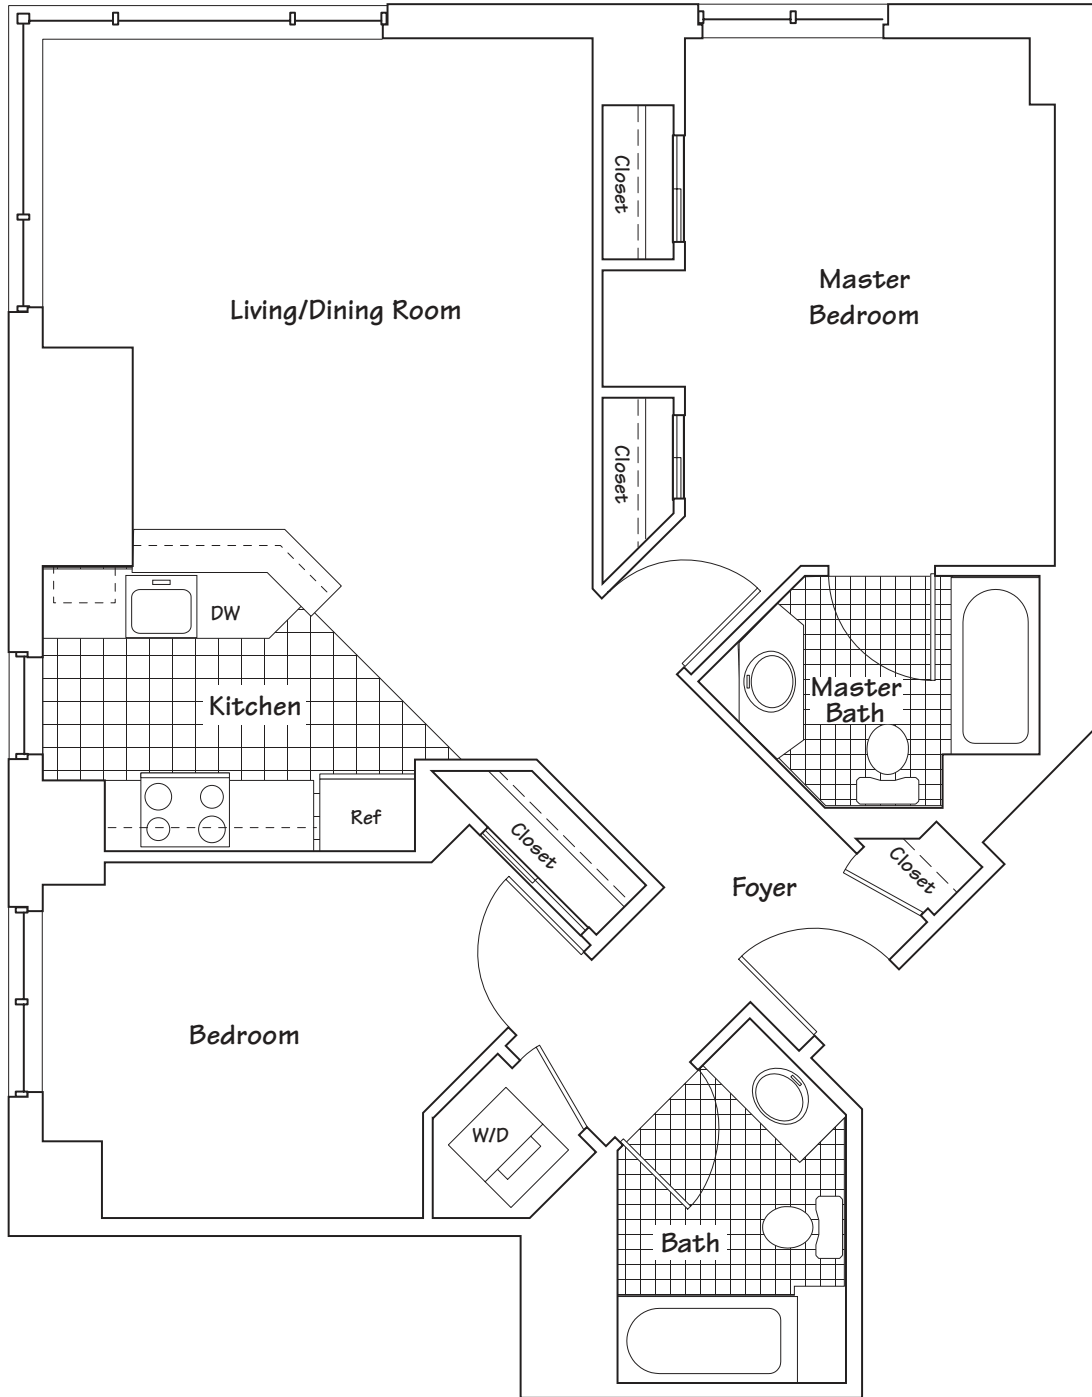

Descartes

2 BR | 2 BA

975 SF

monthly rent _____

Park Lane Seaport Apartments

Live by the Water's Edge

ONE PARK LANE | BOSTON, MASSACHUSETTS 02210

TEL: 617.542.3200 EMAIL: Parklane@RiverstoneRes.com
www.ParkLaneSeaport.com