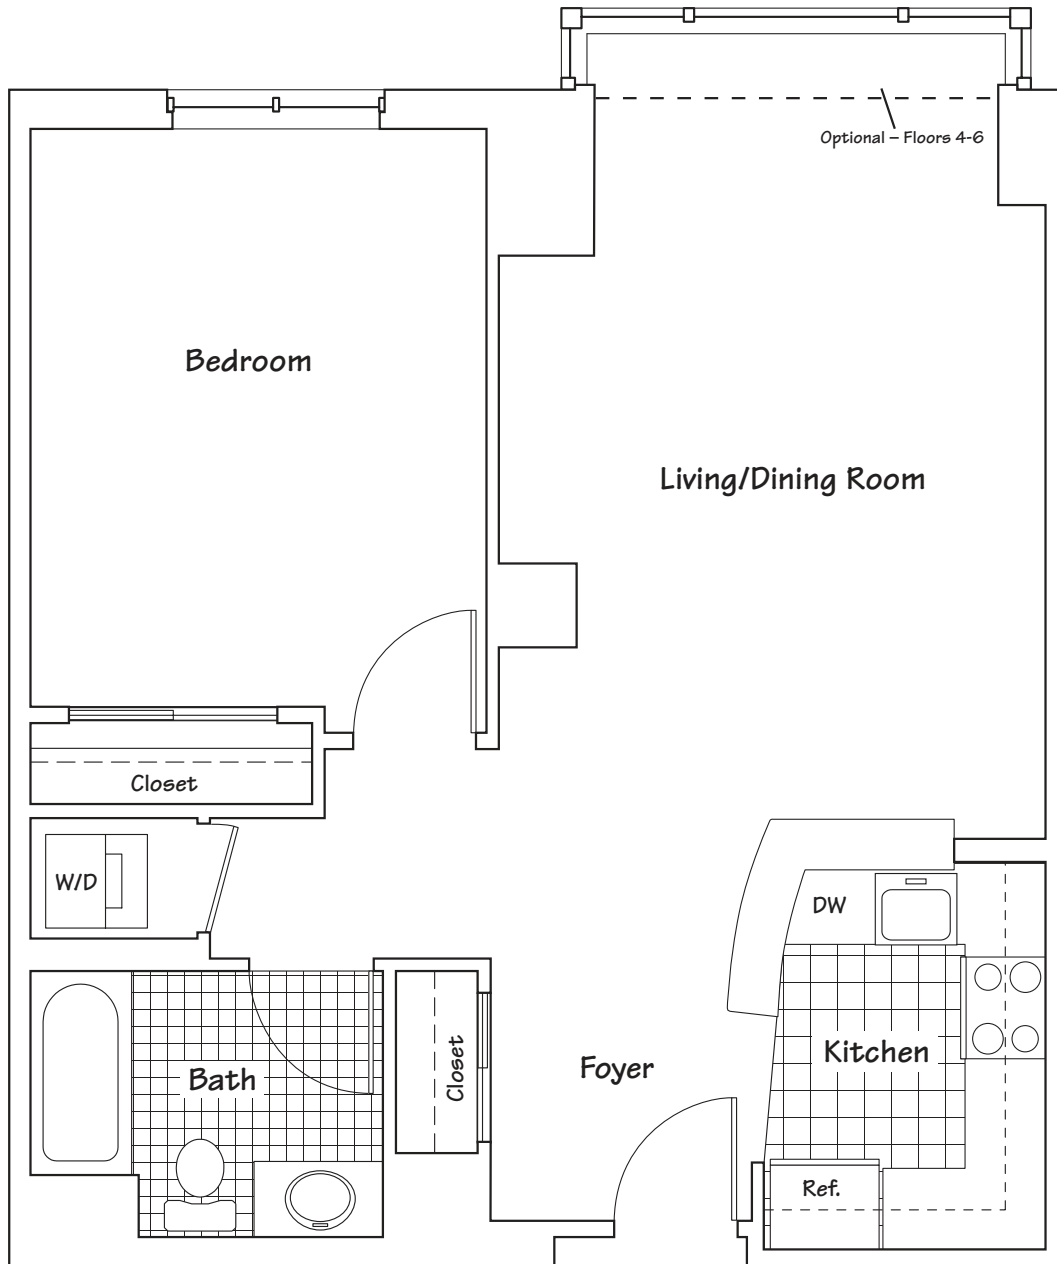

Rembrandt

1 BR | 1 BA

706-728 SF

monthly rent _____

Park Lane Seaport Apartments

Live by the Water's Edge

ONE PARK LANE | BOSTON, MASSACHUSETTS 02210

TEL: 617.542.3200 EMAIL: Parklane@RiverstoneRes.com
www.ParkLaneSeaport.com