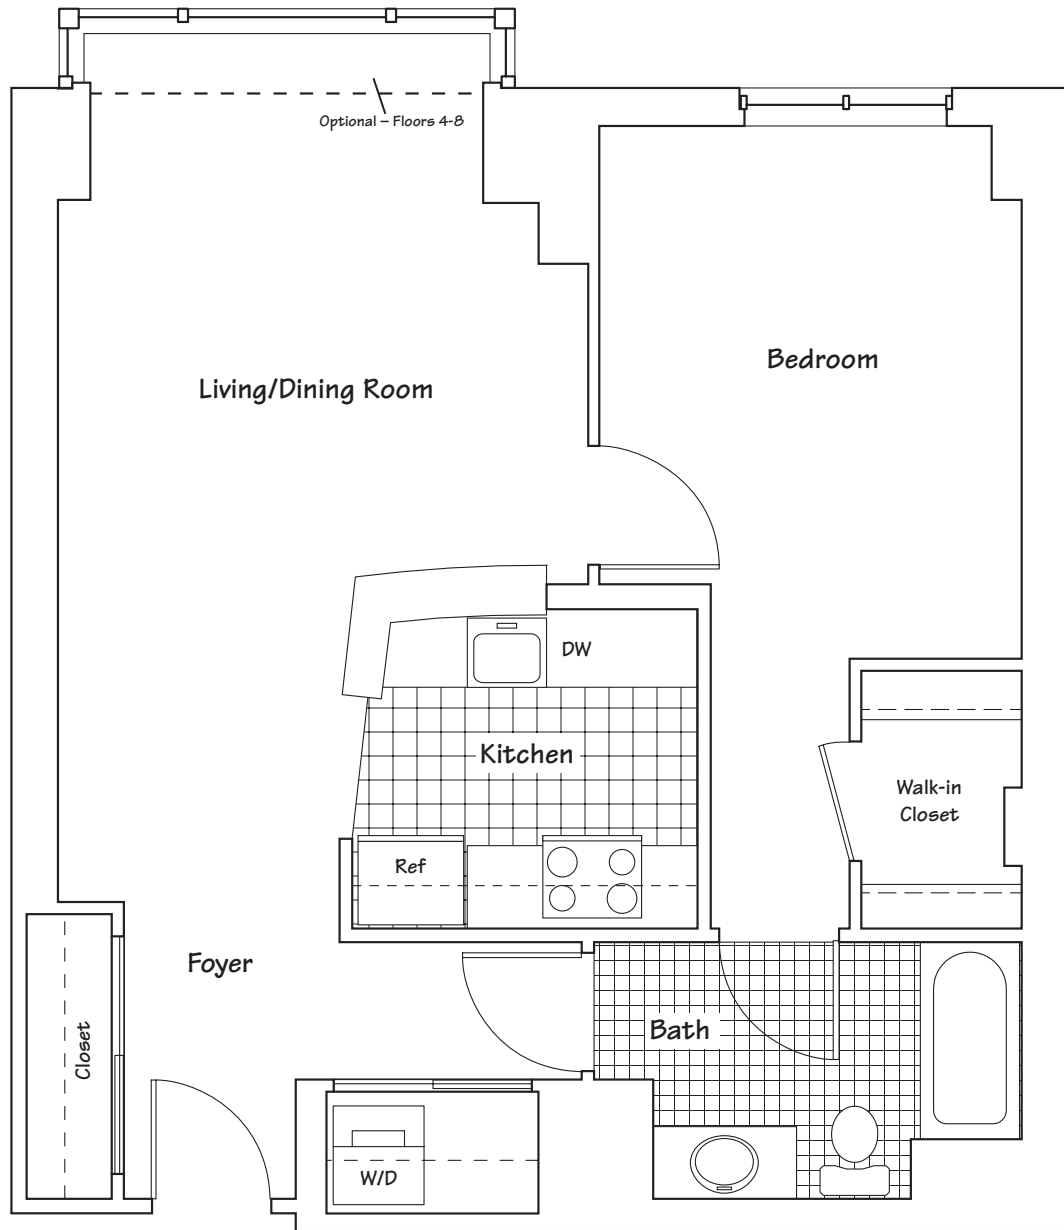

# Renoir

1 BR | 1 BA

700-742 SF

monthly rent \_\_\_\_\_