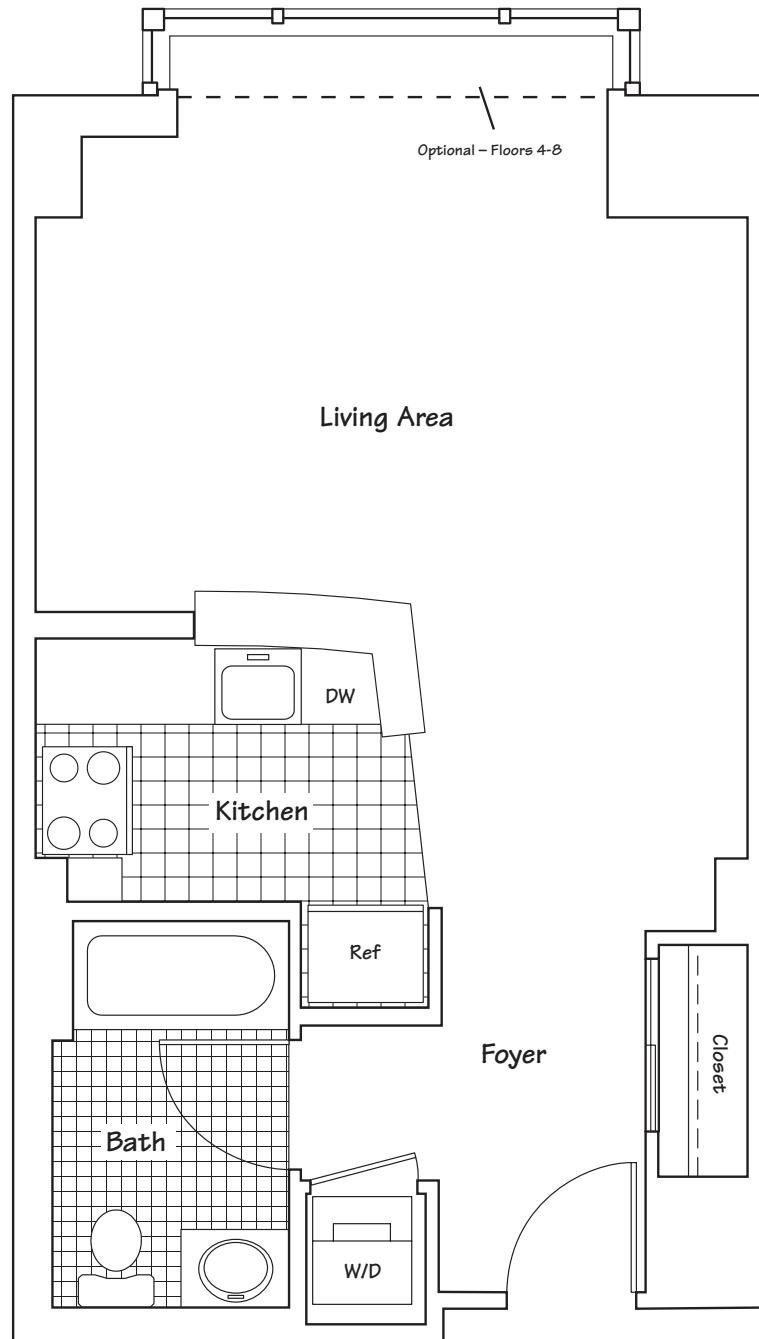

Monet

STUDIO

491 SF

monthly rent _____

Park Lane Seaport Apartments

Live by the Water's Edge

ONE PARK LANE | BOSTON, MASSACHUSETTS 02210

TEL: 617.542.3200 EMAIL: Parklane@RiverstoneRes.com
www.ParkLaneSeaport.com